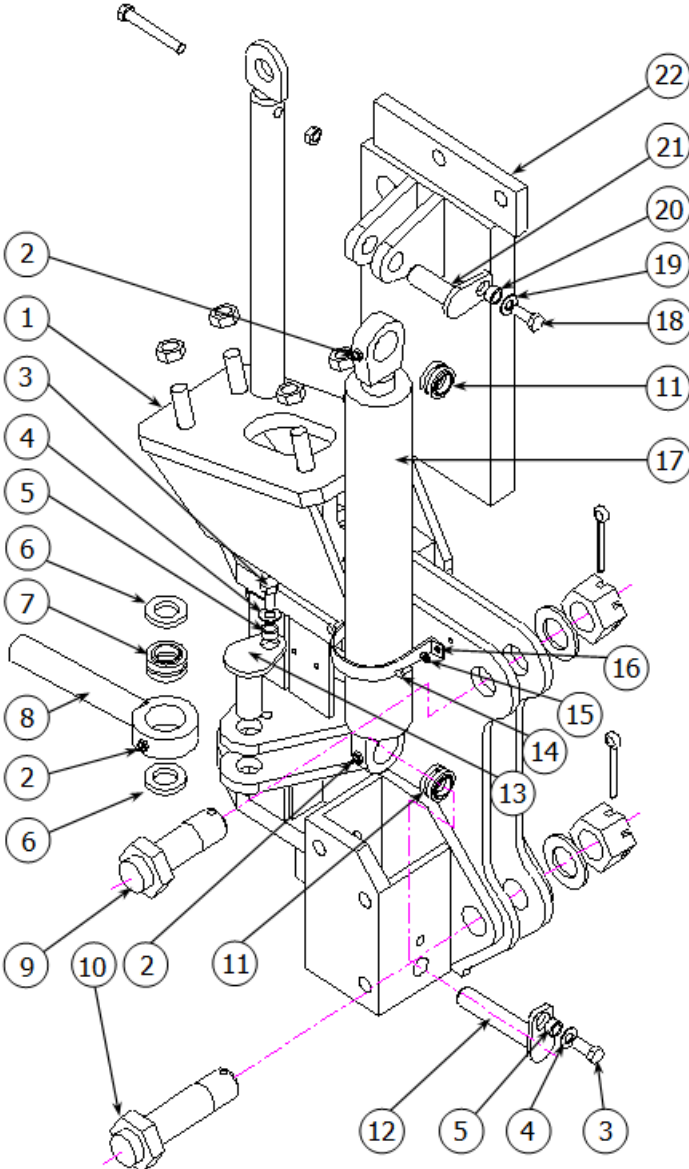

Item	Quantity	Part Number	Description
1	1	30356	UPPER LINK WELDMENT
2	4	15352	BUSHING
3	2	80682	90° GREASE FITTING
4	1	111781	INDICATOR
5	1	20238	ATTITUDE CYLINDER
*	1	11175	• BARREL WELDMENT
*	1	11178	• STOVER NUT
*	1	11177	• PISTON
*	1	11176	• ROD WELDMENT
*	1	11179	• GLAND
*	1	11180	• SEAL KIT
6	1	17783	CYLINDER CLAMP
7	2	80582	WASHER
8	2	80111	HEX HEAD BOLT
9	1	13891	PIN ASSEMBLY
10	1	115057	SPACER
11	1	80581	WASHER
12	1	80089	HEX HEAD BOLT
13	1	80680	STRAIGHT GREASE FITTING

Item	Quantity	Part Number	Description
1	1	30355	LOWER LINK WELDMENT
2	2	115057	SPACER
3	2	80581	WASHER
4	2	80089	HEX HEAD BOLT
5	4	80682	90° GREASE FITTING
6	4	15352	BUSHING
7	1	80442	HEX HEAD BOLT
8	2	10498	PIN ASSEMBLY
9	1	17591	RED ISOLATOR
10	1	13706	PIVOT ARM
11	1	14438	TOP PLATE ASSEMBLY
12	1	80584	WASHER
13	1	80519	LOCK NUT
14	1	10729	SWIVEL BUSHING
15	1	13809	MAIN LIFT CYLINDER (SEE SECTION 9 FOR ASSEMBLY BREAKDOWN)
16	1	80680	STRAIGHT GREASE FITTING
17	1	16192	*RED ISOLATOR
17	2	16193	*BLACK ISOLATOR FOR CASE 850 ONLY

*PLEASE DOUBLE CHECK WHICH PART IS APPLICABLE TO YOUR UNIT.

Item	Quantity	Part Number	Description
1	1	30357	REAR MAST WELDMENT
2	6	15352	BUSHING
3	4	80680	STRAIGHT GREASE FITTING
4	1	111781	INDICATOR
5	1	20238	ATTITUDE CYLINDER
6	8	80073	HEX HEAD BOLT
7	8	80580	WASHER
8	2	13877	SWING CYLINDER TRUNNION
9	2	15351	BUSHING
10	2	10496	PIN ASSEMBLY
11	2	115057	SPACER
12	2	80581	WASHER
13	2	80089	HEX HEAD BOLT
14	1	15179	BUSHING
15	5	80682	90° GREASE FITTING
16	1	10722	SWIVEL BUSHING
17	1	13808	SWING CYLINDER (SEE SECTION 7 FOR ASSEMBLY BREAKDOWN)
18	2	16840	RUBBER SPACER