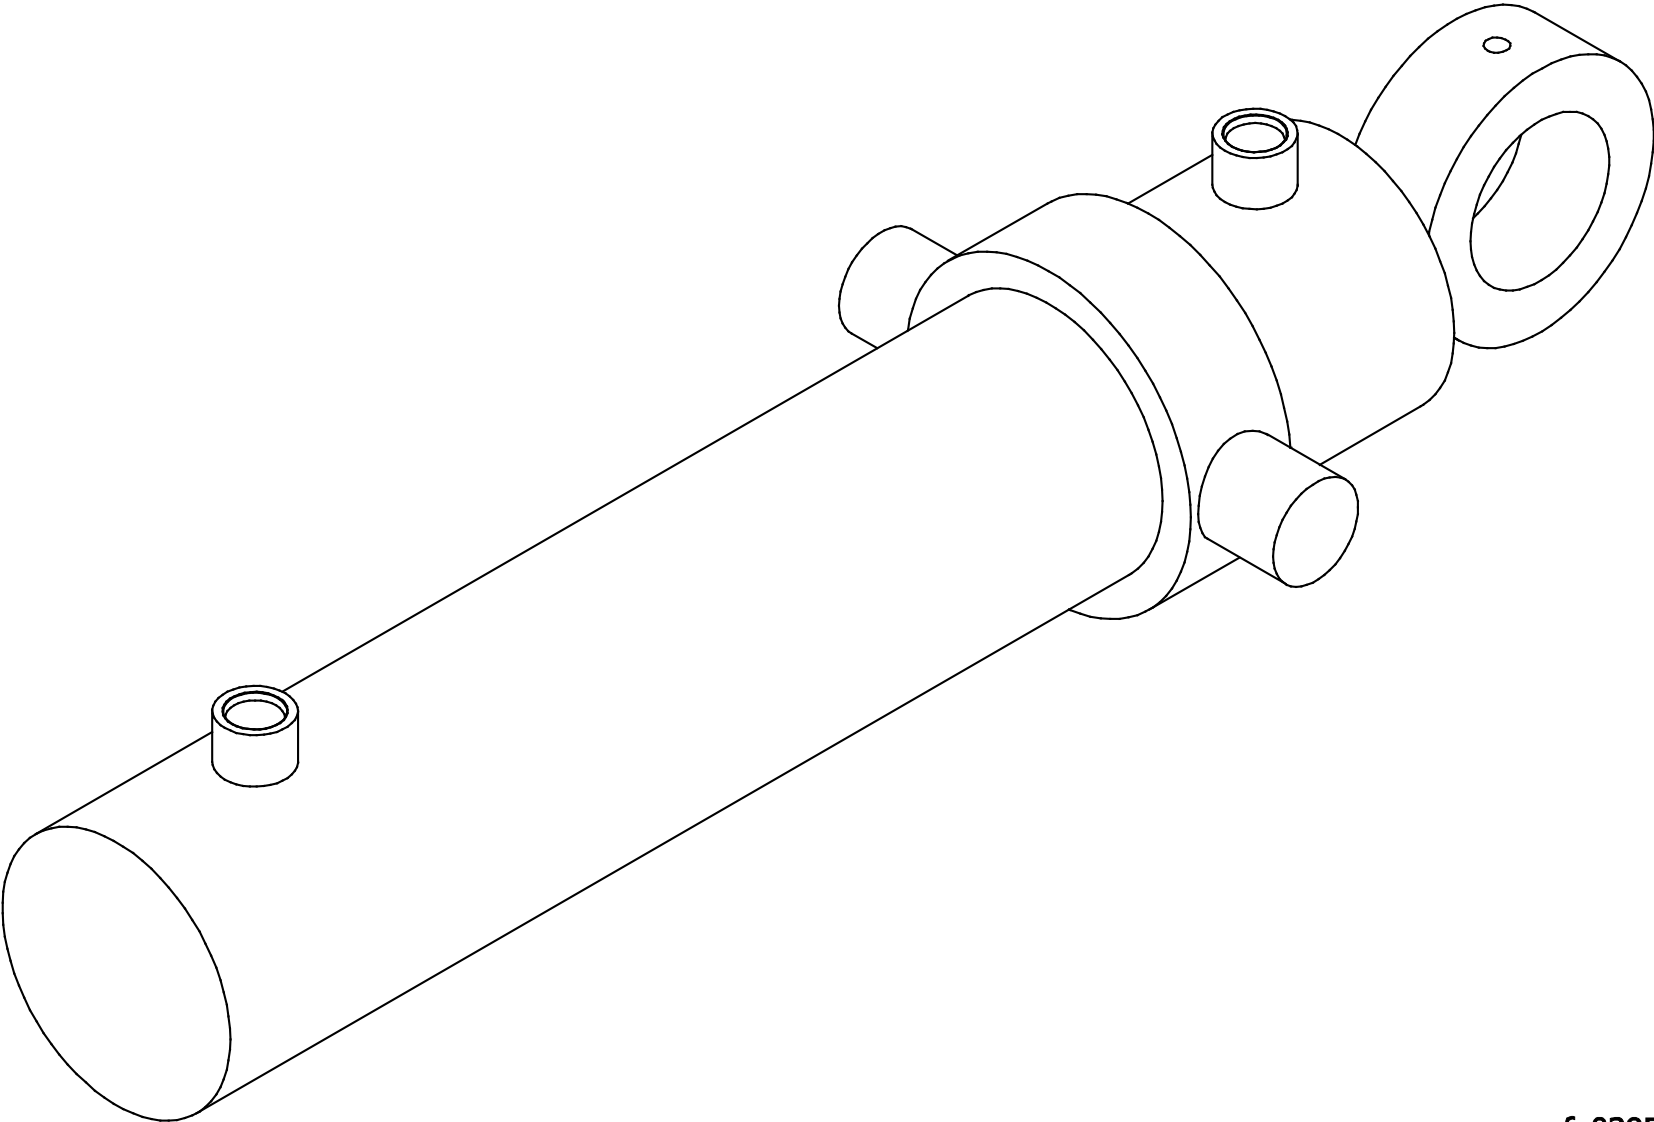

rwf_0395

Item	Quantity	Part Number	Description
1	1	14122	BARREL WELDMENT
2	1	10719	STOVER NUT
3	1	14124	PISTON
4	1	14123	ROD WELDMENT
5	1	14125	GLAND
6	1	80680	STRAIGHT GREASE FITTING
7	1	10722	SWIVEL BUSHING
8	1	14126	SEAL KIT