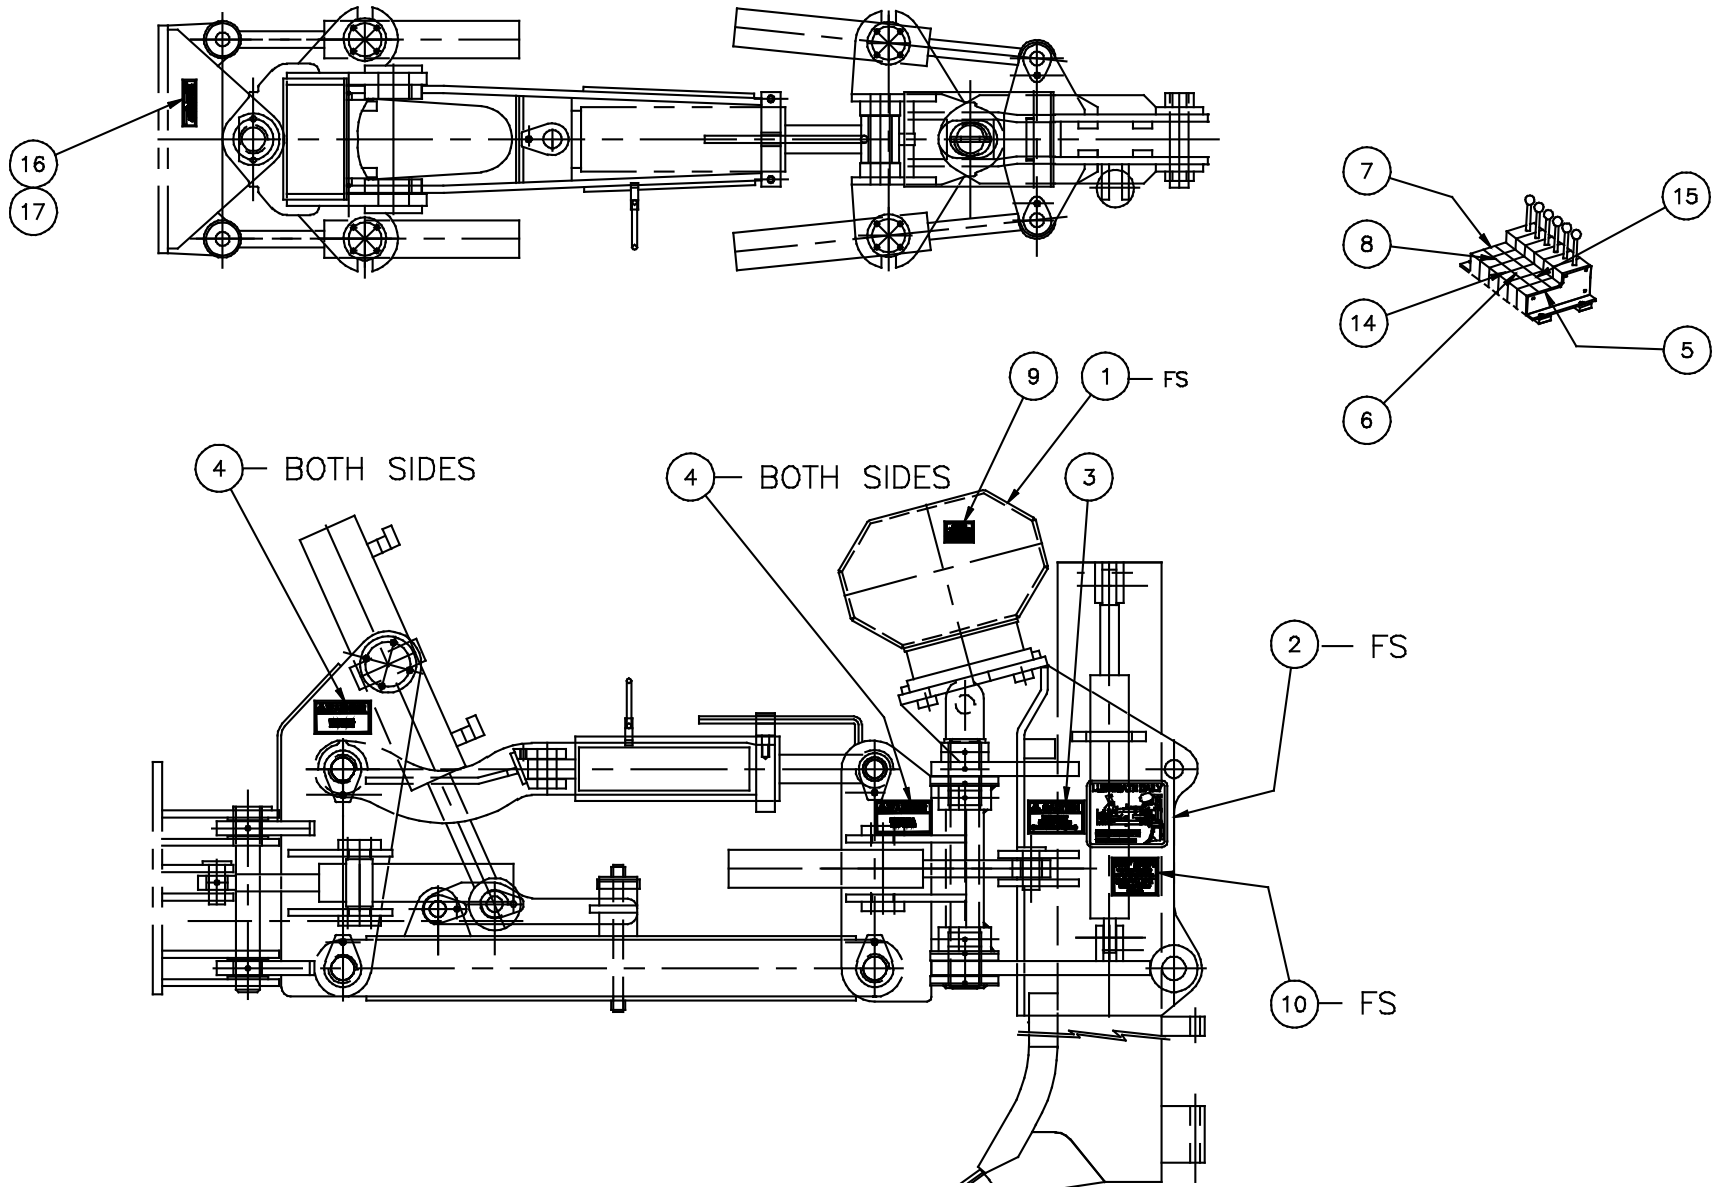

*PLEASE DOUBLE CHECK WHICH PART IS APPLICABLE TO YOUR UNIT.

Item	Quantity	Part Number	Description
1	1	30357	REAR MAST WELDMENT
2	6	15352	BUSHING
3	4	80680	STRAIGHT GREASE FITTING
4	1	111781	INDICATOR
5	1	20238	ATTITUDE CYLINDER
6	8	80073	HEX HEAD BOLT
7	8	80580	WASHER
8	2	13877	SWING CYLINDER TRUNNION
9	2	15351	BUSHING
10	2	10496	PIN ASSEMBLY
11	2	115057	SPACER
12	2	80581	WASHER
13	2	80089	HEX HEAD BOLT
14	1	15179	BUSHING
15	5	80682	90° GREASE FITTING
16	1	10722	SWIVEL BUSHING
17	1	13808	SWING CYLINDER (SEE SECTION 7 FOR ASSEMBLY BREAKDOWN)
18	2	16840	RUBBER SPACER

Item	Quantity	Part Number	Description
34	4	80516	LOCK NUT
35	1	20605	DRIVE SHAFT

rwf_0395

Item	Quantity	Part Number	Description
1	1	14122	BARREL WELDMENT
2	1	10719	STOVER NUT
3	1	14124	PISTON
4	1	14123	ROD WELDMENT
5	1	14125	GLAND
6	1	80680	STRAIGHT GREASE FITTING
7	1	10722	SWIVEL BUSHING
8	1	14126	SEAL KIT

rwf_0652

Item	Quantity	Part Number	Description
1	1	14117	BARREL WELDMENT
2	1	10726	STOVER NUT
3	1	14119	PISTON
4	1	14118	ROD WELDMENT
5	1	14120	GLAND
6	1	80680	STRAIGHT GREASE FITTING
7	1	10729	SWIVEL BUSHING
8	1	14121	SEAL KIT

Item	Quantity	Part Number	Description
1	1	14127	BARREL WELDMENT
2	1	10719	STOVER NUT
3	1	13448	PISTON
4	1	14128	ROD WELDMENT
5	1	13449	GLAND
6	2	80680	STRAIGHT GREASE FITTING
7	1	13450	SEAL KIT
8	2	12981	SWIVEL BUSHING