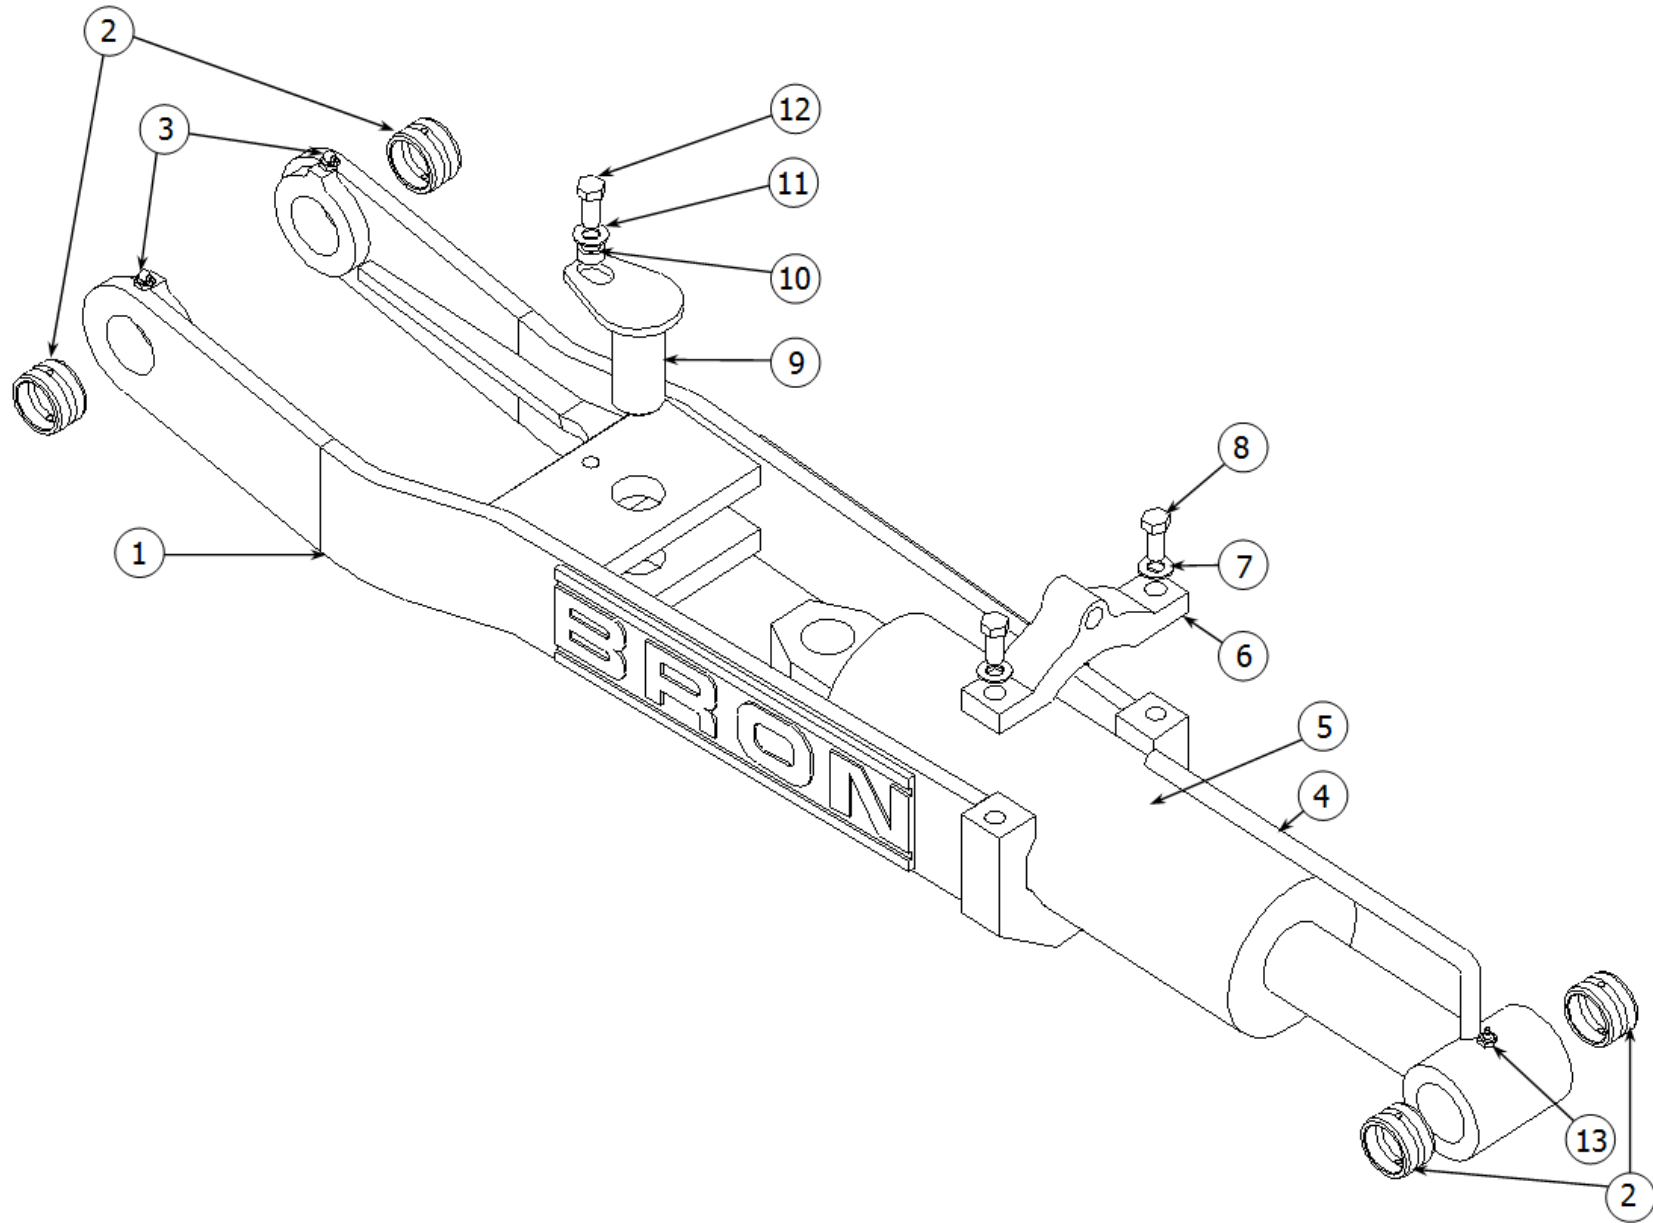

PARTS MANUAL

Item	Quantity	Part Number	Description
1	1	REF	BACKPLATE ASSEMBLY
2	4	16840	RUBBER SPACER
3	2	10722	SWIVEL BUSHING
4	2	80680	STRAIGHT GREASE FITTING
5	2	13808	SWING CYLINDER (SEE SECTION 8 FOR ASSEMBLY BREAKDOWN)
6	4	15352	BUSHING
7	2	10494	PIN ASSEMBLY
8	4	115057	SPACER
9	4	80581	WASHER
10	4	80089	HEX HEAD BOLT
11	1	13886	PIN ASSEMBLY

Item	Quantity	Part Number	Description
1	1	40426	FRONT MAST WELDMENT
2	2	13808	SWING CYLINDER (SEE SECTION 8 FOR ASSEMBLY BREAKDOWN)
3	2	10722	SWIVEL BUSHING
4	2	80682	90° GREASE FITTING
5	4	15352	BUSHING
6	9	80680	STRAIGHT GREASE FITTING
7	16	80580	WASHER
8	16	80073	HEX HEAD BOLT
9	4	13877	SWING CYLINDER TRUNNION
10	4	15351	BUSHING
11	4	80089	HEX HEAD BOLT
12	12	80581	WASHER
13	4	115057	SPACER
14	4	10706	PIN ASSEMBLY
15	8	80091	HEX HEAD BOLT
16	2	13878	MAIN LIFT CYLINDER TRUNNION
17	1	13809	MAIN LIFT CYLINDER (SEE SECTION 9 FOR ASSEMBLY BREAKDOWN)
18	4	16840	RUBBER SPACER

Item	Quantity	Part Number	Description
1	1	30356	UPPER LINK WELDMENT
2	4	15352	BUSHING
3	2	80682	90° GREASE FITTING
4	1	111781	INDICATOR
5	1	20238	ATTITUDE CYLINDER
*	1	11175	• BARREL WELDMENT
*	1	11178	• STOVER NUT
*	1	11177	• PISTON
*	1	11176	• ROD WELDMENT
*	1	11179	• GLAND
*	1	11180	• SEAL KIT
6	1	17783	CYLINDER CLAMP
7	2	80582	WASHER
8	2	80111	HEX HEAD BOLT
9	1	13891	PIN ASSEMBLY
10	1	115057	SPACER
11	1	80581	WASHER
12	1	80089	HEX HEAD BOLT
13	1	80680	STRAIGHT GREASE FITTING

*PLEASE DOUBLE CHECK WHICH PART IS APPLICABLE TO YOUR UNIT.

Item	Quantity	Part Number	Description
1	1	30357	REAR MAST WELDMENT
2	6	15352	BUSHING
3	4	80680	STRAIGHT GREASE FITTING
4	1	111781	INDICATOR
5	1	20238	ATTITUDE CYLINDER
6	8	80073	HEX HEAD BOLT
7	8	80580	WASHER
8	2	13877	SWING CYLINDER TRUNNION
9	2	15351	BUSHING
10	2	10496	PIN ASSEMBLY
11	2	115057	SPACER
12	2	80581	WASHER
13	2	80089	HEX HEAD BOLT
14	1	15179	BUSHING
15	5	80682	90° GREASE FITTING
16	1	10722	SWIVEL BUSHING
17	1	13808	SWING CYLINDER (SEE SECTION 7 FOR ASSEMBLY BREAKDOWN)
18	2	16840	RUBBER SPACER