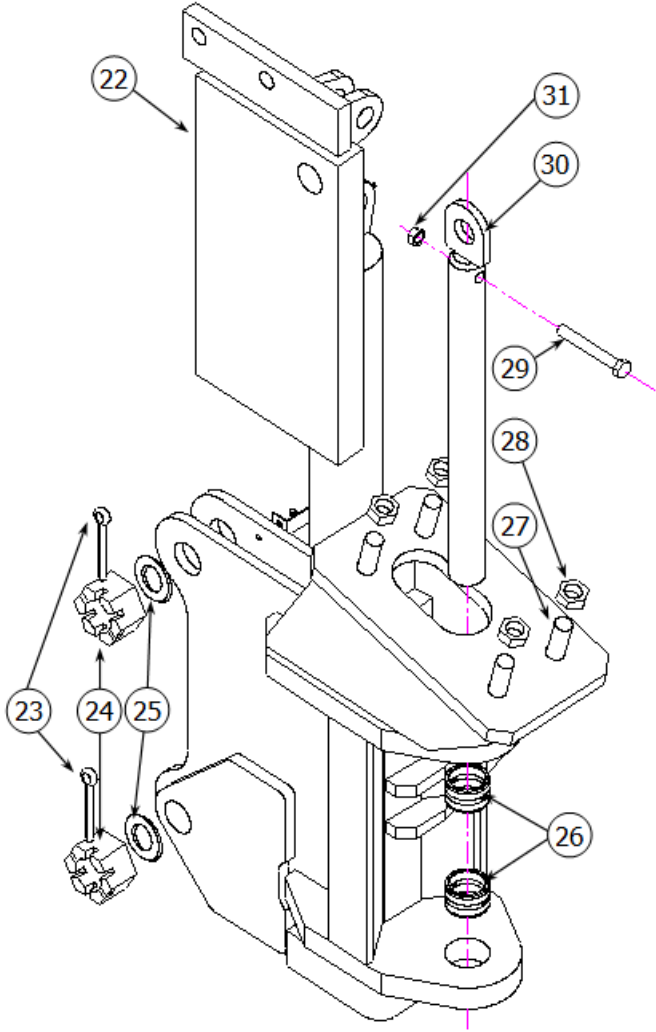

Right side view