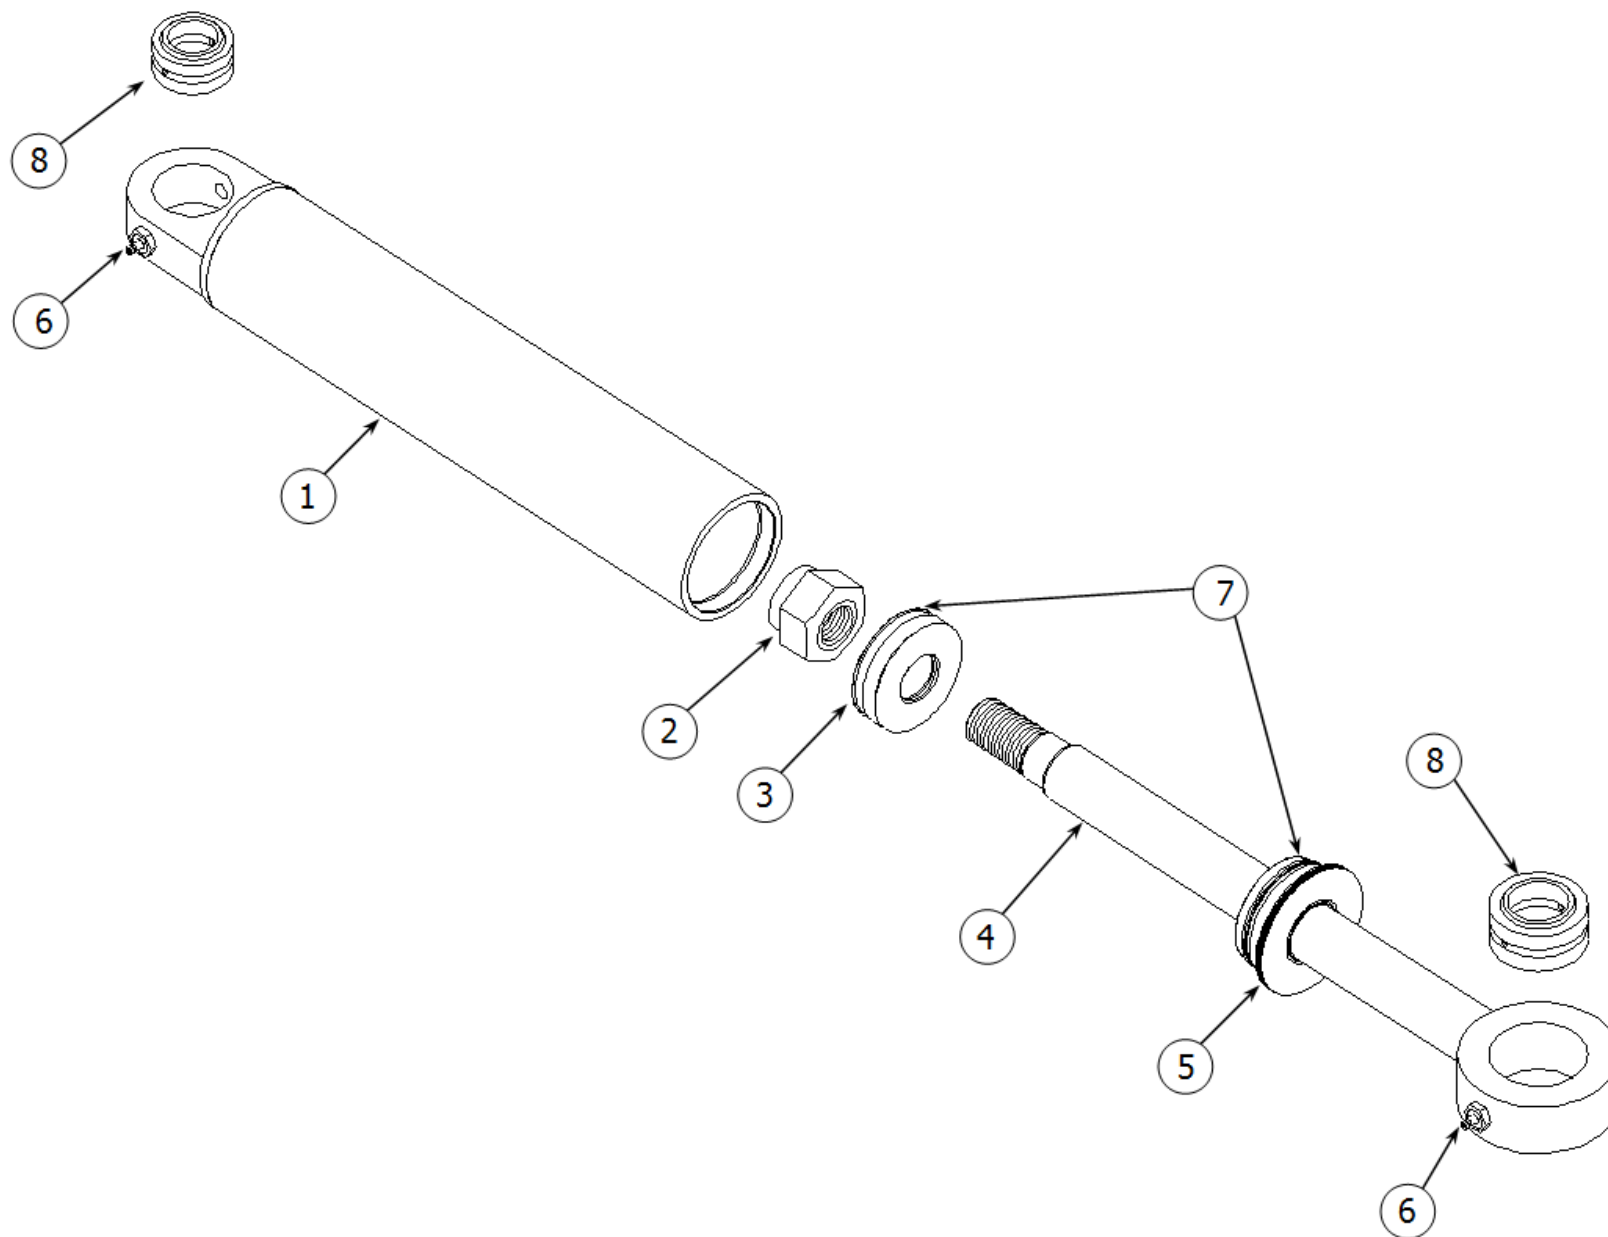

Item	Quantity	Part Number	Description
1	1	40462	SHAKER BOX WELDMENT
2	2	20609	END COVER
3	4	14777	SEAL
4	4	14776	ROLLER BEARING
5	2	14778	SNAP RING
6	2	20607	GEAR
7	2	14782	KEY
8	2	14779	END PLATE
9	1	17003	BREATHER
10	1	12044	FLUID LEVEL GAUGE
11	1	14786	MAGNETIC PLUG
12	18	80069	HEX HEAD BOLT
13	36	80567	LOCK WASHER
14	1	30387	GEAR COVER
15	4	80070	HEX HEAD BOLT
16	2	14783	SPACER
17	12	80068	HEX HEAD BOLT
18	12	80580	WASHER
19	2	14780	KEY
20	4	20608	WEIGHT
21	4	80100	HEX HEAD BOLT
22	1	120323	KEY
23	1	14798	SEAL
24	1	20616	DRIVE COVER
25	1	80682	90° GREASE FITTING
26	6	80075	HEX HEAD BOLT
27	1	11028	HYDRAULIC MOTOR
28	2	80071	HEX HEAD BOLT
29	1	80680	STRAIGHT GREASE FITTING
30	6	80072	HEX HEAD BOLT
31	1	20617	BLANK COVER
32	1	20606	DRIVEN SHAFT
33	1	14781	KEY

Item	Quantity	Part Number	Description
34	4	80516	LOCK NUT
35	1	20605	DRIVE SHAFT

rwf_0395

Item	Quantity	Part Number	Description
1	1	14122	BARREL WELDMENT
2	1	10719	STOVER NUT
3	1	14124	PISTON
4	1	14123	ROD WELDMENT
5	1	14125	GLAND
6	1	80680	STRAIGHT GREASE FITTING
7	1	10722	SWIVEL BUSHING
8	1	14126	SEAL KIT

rwf_0652

Item	Quantity	Part Number	Description
1	1	14117	BARREL WELDMENT
2	1	10726	STOVER NUT
3	1	14119	PISTON
4	1	14118	ROD WELDMENT
5	1	14120	GLAND
6	1	80680	STRAIGHT GREASE FITTING
7	1	10729	SWIVEL BUSHING
8	1	14121	SEAL KIT

Item	Quantity	Part Number	Description
1	1	14127	BARREL WELDMENT
2	1	10719	STOVER NUT
3	1	13448	PISTON
4	1	14128	ROD WELDMENT
5	1	13449	GLAND
6	2	80680	STRAIGHT GREASE FITTING
7	1	13450	SEAL KIT
8	2	12981	SWIVEL BUSHING