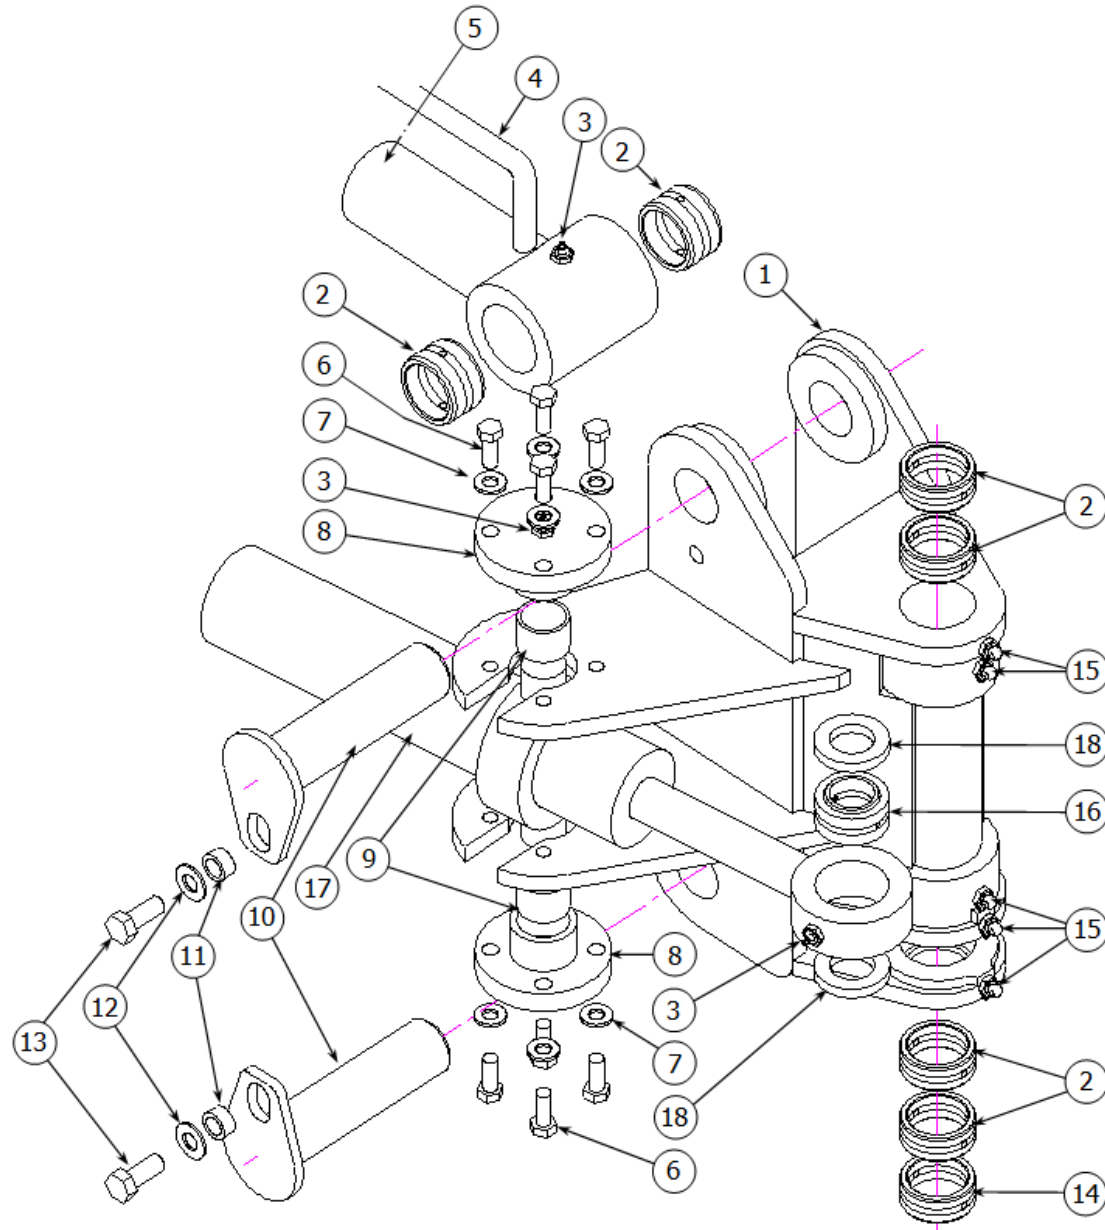

PARTS MANUAL

Item	Quantity	Part Number	Description
1	1	REF	BACKPLATE ASSEMBLY
2	4	16840	RUBBER SPACER
3	2	10722	SWIVEL BUSHING
4	2	80680	STRAIGHT GREASE FITTING
5	2	13808	SWING CYLINDER (SEE SECTION 8 FOR ASSEMBLY BREAKDOWN)
6	4	15352	BUSHING
7	2	10494	PIN ASSEMBLY
8	4	115057	SPACER
9	4	80581	WASHER
10	4	80089	HEX HEAD BOLT
11	1	13886	PIN ASSEMBLY

Item	Quantity	Part Number	Description
1	1	40426	FRONT MAST WELDMENT
2	2	13808	SWING CYLINDER (SEE SECTION 8 FOR ASSEMBLY BREAKDOWN)
3	2	10722	SWIVEL BUSHING
4	2	80682	90° GREASE FITTING
5	4	15352	BUSHING
6	9	80680	STRAIGHT GREASE FITTING
7	16	80580	WASHER
8	16	80073	HEX HEAD BOLT
9	4	13877	SWING CYLINDER TRUNNION
10	4	15351	BUSHING
11	4	80089	HEX HEAD BOLT
12	12	80581	WASHER
13	4	115057	SPACER
14	4	10706	PIN ASSEMBLY
15	8	80091	HEX HEAD BOLT
16	2	13878	MAIN LIFT CYLINDER TRUNNION
17	1	13809	MAIN LIFT CYLINDER (SEE SECTION 9 FOR ASSEMBLY BREAKDOWN)
18	4	16840	RUBBER SPACER

Item	Quantity	Part Number	Description
1	1	30356	UPPER LINK WELDMENT
2	4	15352	BUSHING
3	2	80682	90° GREASE FITTING
4	1	111781	INDICATOR
5	1	20238	ATTITUDE CYLINDER
*	1	11175	• BARREL WELDMENT
*	1	11178	• STOVER NUT
*	1	11177	• PISTON
*	1	11176	• ROD WELDMENT
*	1	11179	• GLAND
*	1	11180	• SEAL KIT
6	1	17783	CYLINDER CLAMP
7	2	80582	WASHER
8	2	80111	HEX HEAD BOLT
9	1	13891	PIN ASSEMBLY
10	1	115057	SPACER
11	1	80581	WASHER
12	1	80089	HEX HEAD BOLT
13	1	80680	STRAIGHT GREASE FITTING

*PLEASE DOUBLE CHECK WHICH PART IS APPLICABLE TO YOUR UNIT.

Item	Quantity	Part Number	Description
1	1	30357	REAR MAST WELDMENT
2	6	15352	BUSHING
3	4	80680	STRAIGHT GREASE FITTING
4	1	111781	INDICATOR
5	1	20238	ATTITUDE CYLINDER
6	8	80073	HEX HEAD BOLT
7	8	80580	WASHER
8	2	13877	SWING CYLINDER TRUNNION
9	2	15351	BUSHING
10	2	10496	PIN ASSEMBLY
11	2	115057	SPACER
12	2	80581	WASHER
13	2	80089	HEX HEAD BOLT
14	1	15179	BUSHING
15	5	80682	90° GREASE FITTING
16	1	10722	SWIVEL BUSHING
17	1	13808	SWING CYLINDER (SEE SECTION 7 FOR ASSEMBLY BREAKDOWN)
18	2	16840	RUBBER SPACER