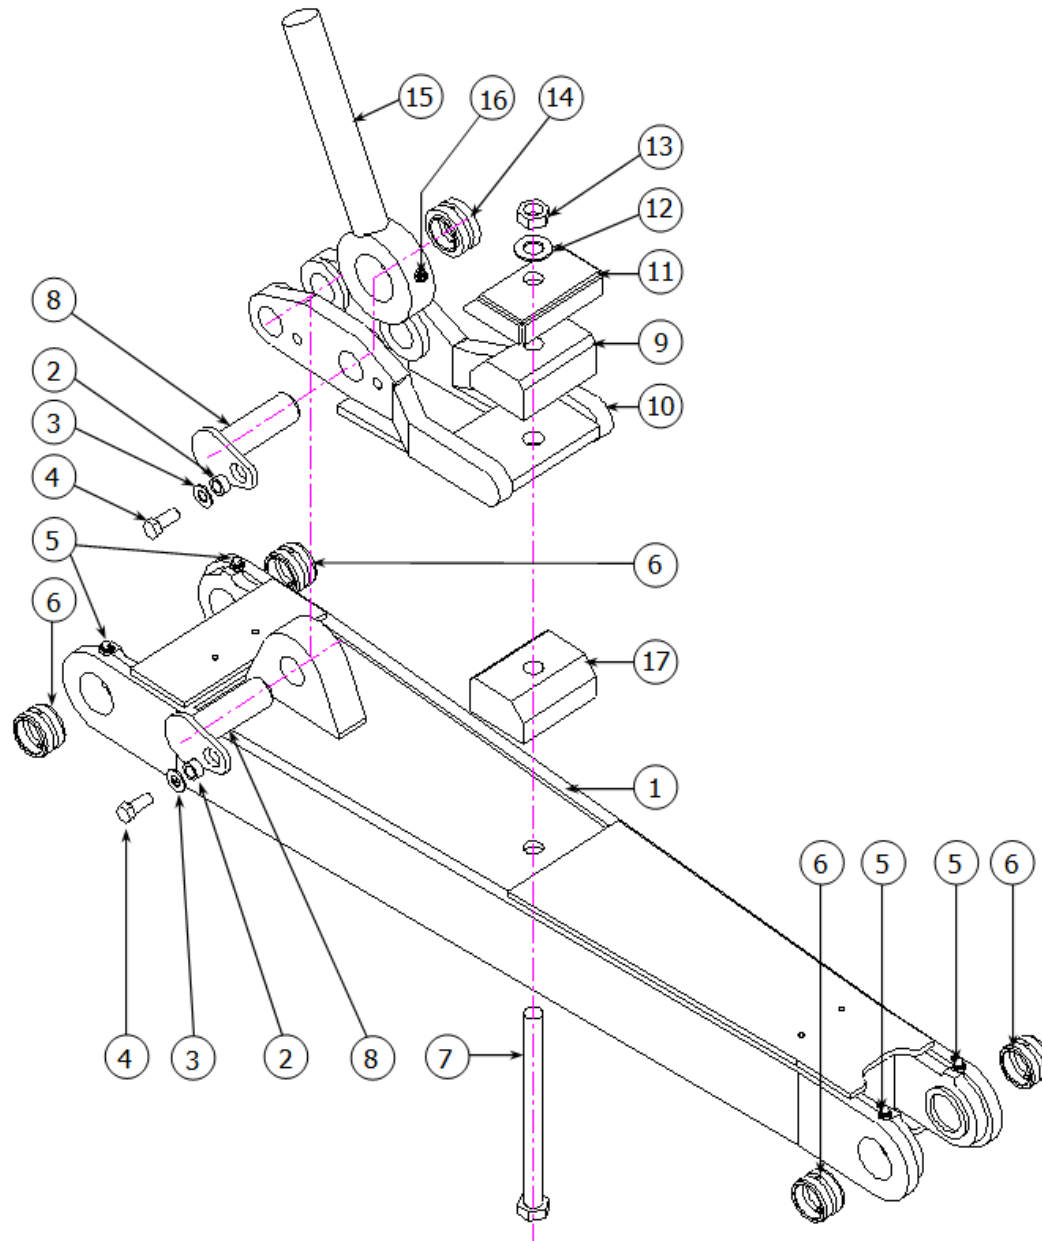

PARTS MANUAL

Item	Quantity	Part Number	Description
1	1	REF	BACKPLATE ASSEMBLY
2	4	16840	RUBBER SPACER
3	2	10722	SWIVEL BUSHING
4	2	80680	STRAIGHT GREASE FITTING
5	2	13808	SWING CYLINDER (SEE SECTION 8 FOR ASSEMBLY BREAKDOWN)
6	4	15352	BUSHING
7	2	10494	PIN ASSEMBLY
8	4	115057	SPACER
9	4	80581	WASHER
10	4	80089	HEX HEAD BOLT
11	1	13886	PIN ASSEMBLY

Item	Quantity	Part Number	Description
1	1	40426	FRONT MAST WELDMENT
2	2	13808	SWING CYLINDER (SEE SECTION 8 FOR ASSEMBLY BREAKDOWN)
3	2	10722	SWIVEL BUSHING
4	2	80682	90° GREASE FITTING
5	4	15352	BUSHING
6	9	80680	STRAIGHT GREASE FITTING
7	16	80580	WASHER
8	16	80073	HEX HEAD BOLT
9	4	13877	SWING CYLINDER TRUNNION
10	4	15351	BUSHING
11	4	80089	HEX HEAD BOLT
12	12	80581	WASHER
13	4	115057	SPACER
14	4	10706	PIN ASSEMBLY
15	8	80091	HEX HEAD BOLT
16	2	13878	MAIN LIFT CYLINDER TRUNNION
17	1	13809	MAIN LIFT CYLINDER (SEE SECTION 9 FOR ASSEMBLY BREAKDOWN)
18	4	16840	RUBBER SPACER

Item	Quantity	Part Number	Description
1	1	30356	UPPER LINK WELDMENT
2	4	15352	BUSHING
3	2	80682	90° GREASE FITTING
4	1	111781	INDICATOR
5	1	20238	ATTITUDE CYLINDER
*	1	11175	• BARREL WELDMENT
*	1	11178	• STOVER NUT
*	1	11177	• PISTON
*	1	11176	• ROD WELDMENT
*	1	11179	• GLAND
*	1	11180	• SEAL KIT
6	1	17783	CYLINDER CLAMP
7	2	80582	WASHER
8	2	80111	HEX HEAD BOLT
9	1	13891	PIN ASSEMBLY
10	1	115057	SPACER
11	1	80581	WASHER
12	1	80089	HEX HEAD BOLT
13	1	80680	STRAIGHT GREASE FITTING

*PLEASE DOUBLE CHECK WHICH PART IS APPLICABLE TO YOUR UNIT.

Item	Quantity	Part Number	Description
1	1	30357	REAR MAST WELDMENT
2	6	15352	BUSHING
3	4	80680	STRAIGHT GREASE FITTING
4	1	111781	INDICATOR
5	1	20238	ATTITUDE CYLINDER
6	8	80073	HEX HEAD BOLT
7	8	80580	WASHER
8	2	13877	SWING CYLINDER TRUNNION
9	2	15351	BUSHING
10	2	10496	PIN ASSEMBLY
11	2	115057	SPACER
12	2	80581	WASHER
13	2	80089	HEX HEAD BOLT
14	1	15179	BUSHING
15	5	80682	90° GREASE FITTING
16	1	10722	SWIVEL BUSHING
17	1	13808	SWING CYLINDER (SEE SECTION 7 FOR ASSEMBLY BREAKDOWN)
18	2	16840	RUBBER SPACER