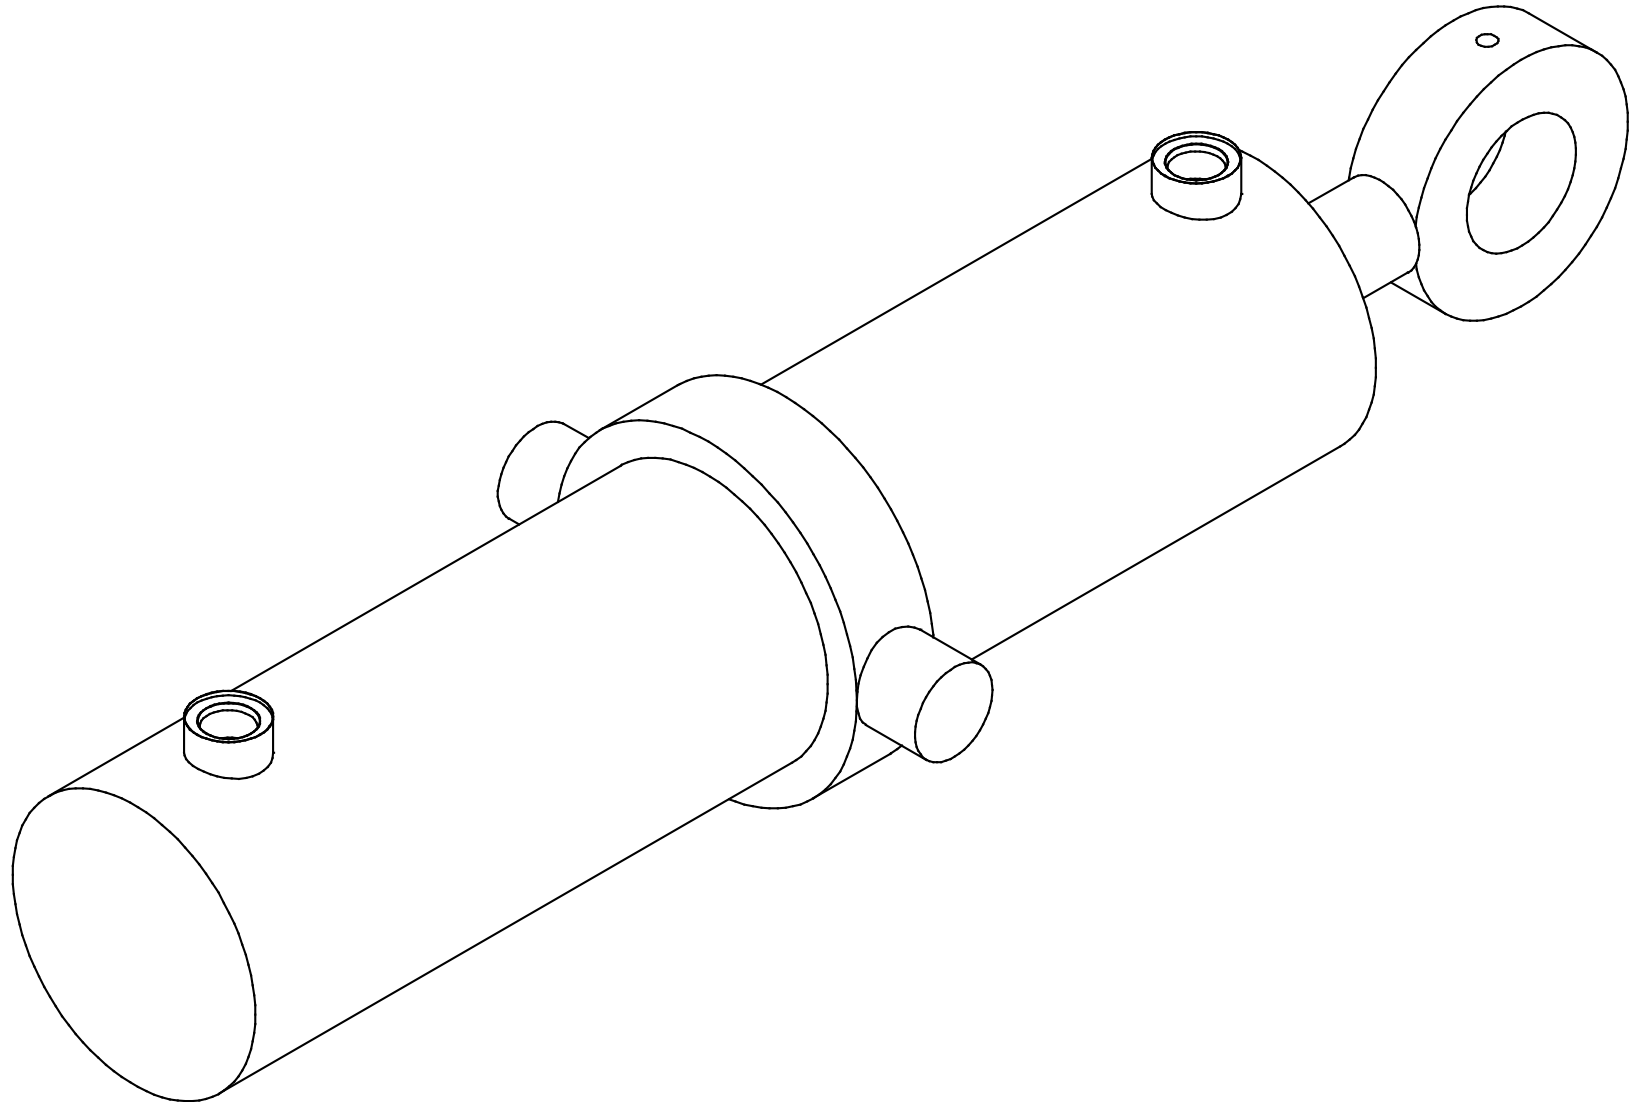

rwf_0652

Item	Quantity	Part Number	Description
1	1	14117	BARREL WELDMENT
2	1	10726	STOVER NUT
3	1	14119	PISTON
4	1	14118	ROD WELDMENT
5	1	14120	GLAND
6	1	80680	STRAIGHT GREASE FITTING
7	1	10729	SWIVEL BUSHING
8	1	14121	SEAL KIT