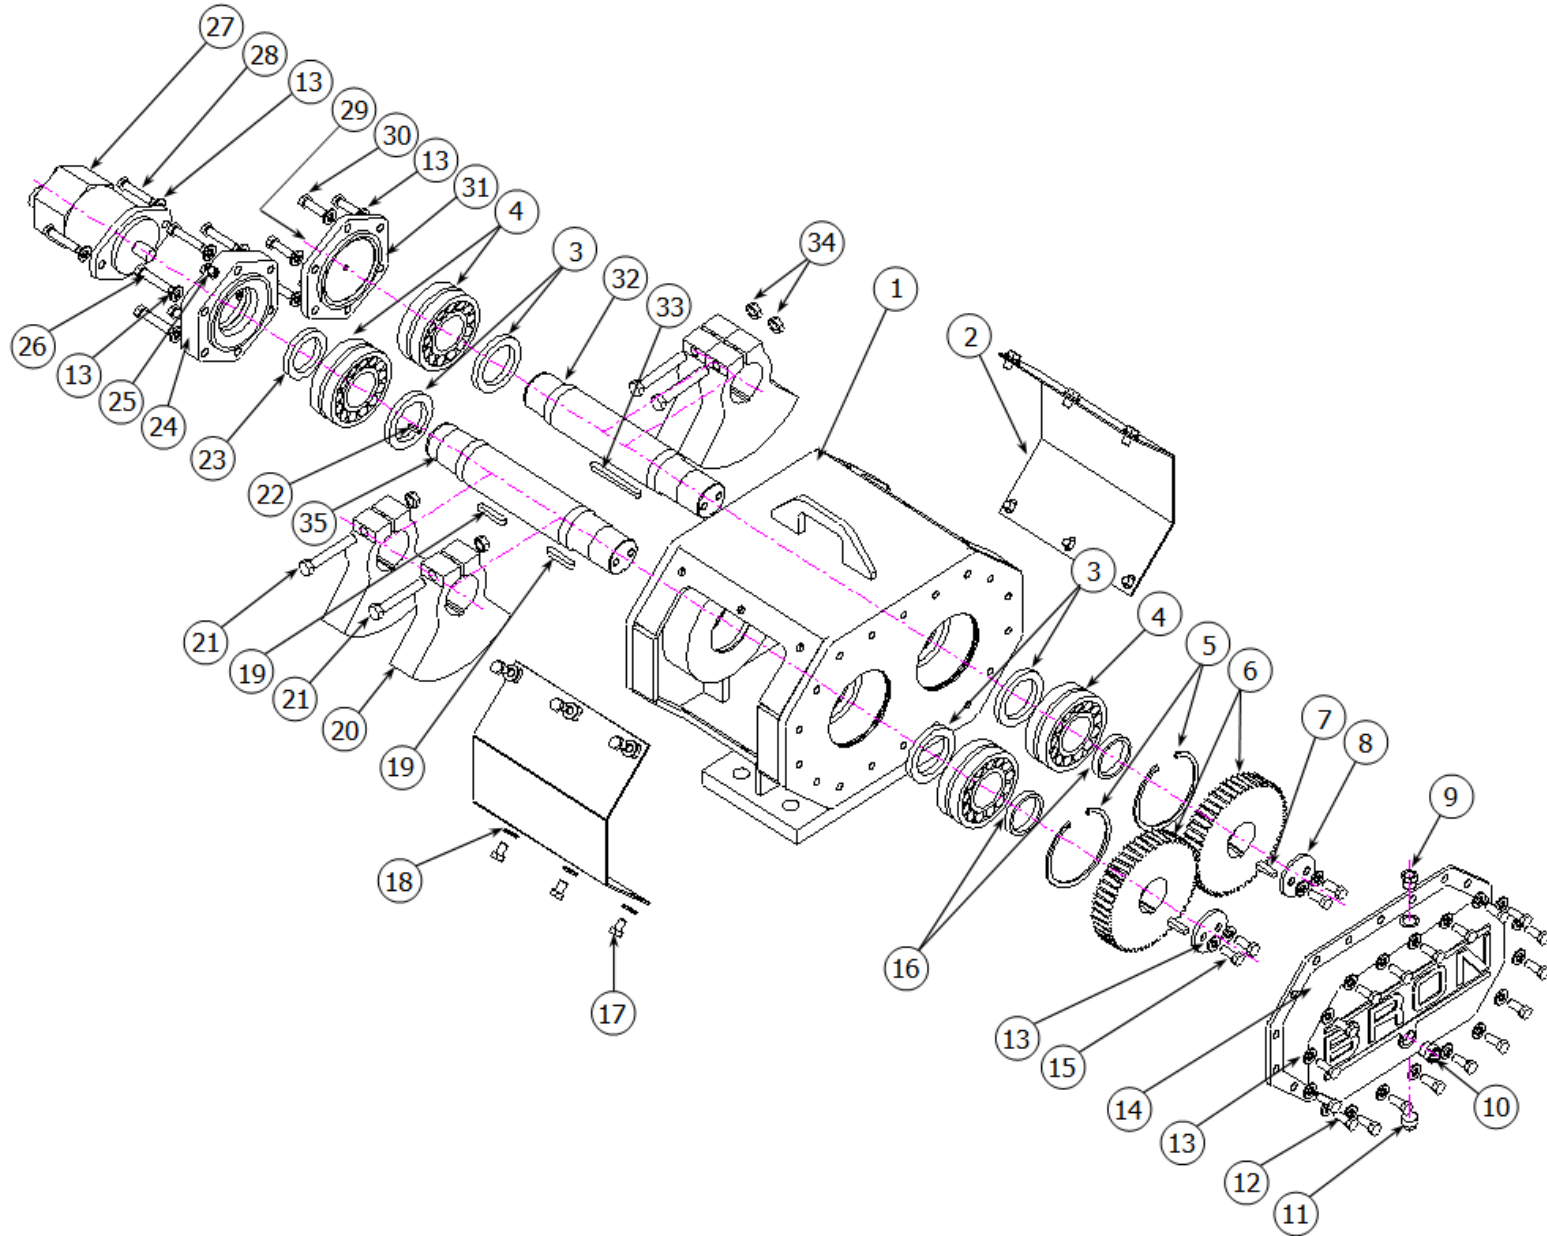

Item	Quantity	Part Number	Description
1	1	30356	UPPER LINK WELDMENT
2	4	15352	BUSHING
3	2	80682	90° GREASE FITTING
4	1	111781	INDICATOR
5	1	20238	ATTITUDE CYLINDER
*	1	11175	• BARREL WELDMENT
*	1	11178	• STOVER NUT
*	1	11177	• PISTON
*	1	11176	• ROD WELDMENT
*	1	11179	• GLAND
*	1	11180	• SEAL KIT
6	1	17783	CYLINDER CLAMP
7	2	80582	WASHER
8	2	80111	HEX HEAD BOLT
9	1	13891	PIN ASSEMBLY
10	1	115057	SPACER
11	1	80581	WASHER
12	1	80089	HEX HEAD BOLT
13	1	80680	STRAIGHT GREASE FITTING

*PLEASE DOUBLE CHECK WHICH PART IS APPLICABLE TO YOUR UNIT.

Item	Quantity	Part Number	Description
1	1	30357	REAR MAST WELDMENT
2	6	15352	BUSHING
3	4	80680	STRAIGHT GREASE FITTING
4	1	111781	INDICATOR
5	1	20238	ATTITUDE CYLINDER
6	8	80073	HEX HEAD BOLT
7	8	80580	WASHER
8	2	13877	SWING CYLINDER TRUNNION
9	2	15351	BUSHING
10	2	10496	PIN ASSEMBLY
11	2	115057	SPACER
12	2	80581	WASHER
13	2	80089	HEX HEAD BOLT
14	1	15179	BUSHING
15	5	80682	90° GREASE FITTING
16	1	10722	SWIVEL BUSHING
17	1	13808	SWING CYLINDER (SEE SECTION 7 FOR ASSEMBLY BREAKDOWN)
18	2	16840	RUBBER SPACER

Left side view

Right side view

Item	Quantity	Part Number	Description
1	1	30341	BLADE HOLDER WELDMENT
2	3	80680	STRAIGHT GREASE FITTING
3	2	80089	HEX HEAD BOLT
4	2	80581	WASHER
5	2	115057	SPACER
6	2	16840	RUBBER SPACER
7	1	10722	SWIVEL BUSHING
8	1	13808	SWING CYLINDER (SEE SECTION 8 FOR ASSEMBLY BREAKDOWN)
9	1	16064	PIN ASSEMBLY
10	1	10710	PIN ASSEMBLY
11	2	12981	SWIVEL BUSHING
12	1	13746	PIN ASSEMBLY
13	1	10494	PIN ASSEMBLY
14	2	80014	HEX HEAD BOLT
15	2	80577	WASHER
16	1	13175	GUARD
17	1	13744	BLADE LIFT CYLINDER (SEE SECTION 10 FOR ASSEMBLY BREAKDOWN)
18	1	80070	HEX HEAD BOLT
19	1	80580	WASHER
20	1	115800	SPACER
21	1	12977	PIN ASSEMBLY
22	1	REF	BLADE SHOWN FOR ILLUSTRATIVE PURPOSES ONLY
23	2	80660	COTTER PIN
24	2	81544	CASTLE NUT
25	2	11898	WASHER
26	2	15352	BUSHING
27	4	16625	SPECIAL BOLT
28	4	16626	SPECIAL NUT
29	1	80101	HEX HEAD BOLT
30	1	13890	PIN ASSEMBLY
31	1	80516	LOCK NUT