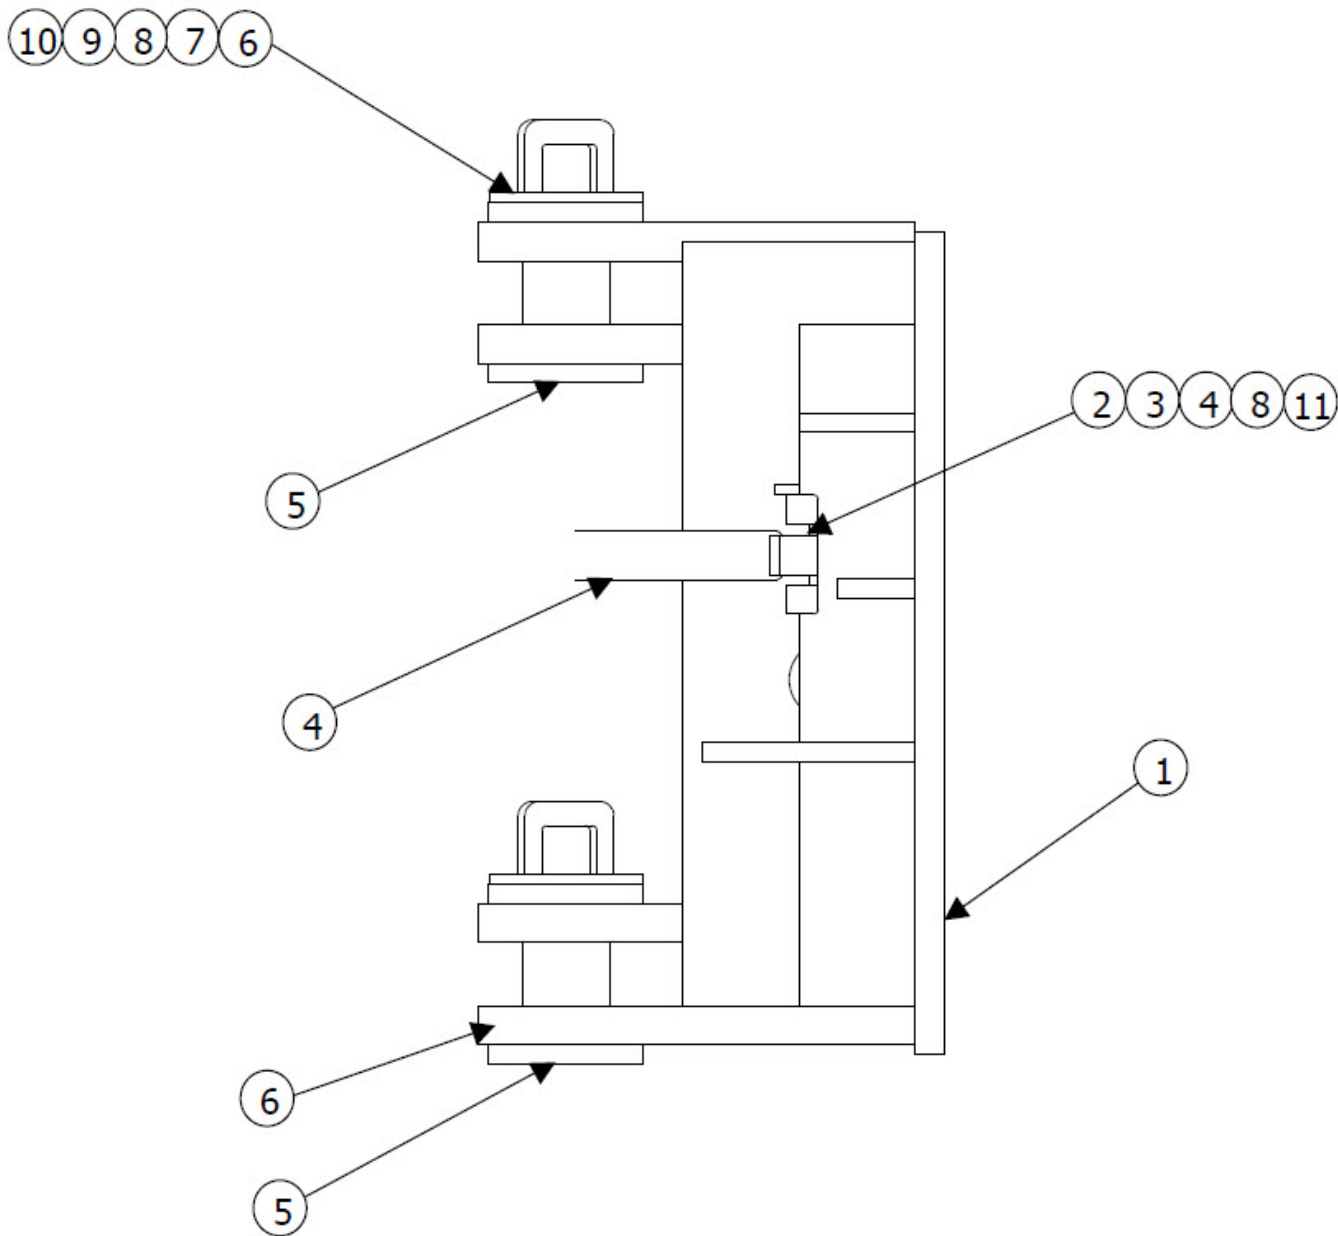

PLOW BREAKDOWN

TABLE OF CONTENTS

***BACKPLATE* 1**

***FRONT MAST* 2**

***UPPER LINK / ATTITUDE CYLINDER*..... 3**

***LOWER LINK*..... 4**

***REAR MAST*..... 5**

***BLADE HOLDER* 6**

***FRONT SWING CYLINDER* 7**

***REAR SWING CYLINDER*..... 8**

***LIFT CYLINDER*..... 9**

***BLADE HEIGHT CYLINDER* 10**

Item	Quantity	Part Number	Description
1	1	VARIOUS	BACKPLATE ASSEMBLY
2	2	15459	SWIVEL BUSHING
3	4	80682	GREASE FITTING
4	2	12231	SWING CYLINDER (SEE SECTION 7 FOR ASSEMBLY BREAKDOWN)
5	2	16044	RETAINER PLATE
6	4	15178	BUSHING
7	2	12288	PIN ASSEMBLY
8	6	114862	BUSHING
9	6	80089	BOLT
10	6	80581	WASHER
11	2	12269	PIN ASSEMBLY

Item	Quantity	Part Number	Description
1	1	40369	FRONT MAST WELDMENT
2	2	15459	SWIVEL BUSHING
3	2	12231	FRONT SWING CYLINDER (SEE SECTION 7 FOR ASSEMBLY BREAKDOWN)
4	4	80682	GREASE FITTING
5	24	80582	WASHER
6	24	80110	BOLT
7	4	12975	SWING CYLINDER TRUNNION
8	3	80157	BOLT
9	3	80584	WASHER
10	3	114851	BUSHING
11	2	12287	PIN ASSEMBLY
12	1	12278	PIN ASSEMBLY
13	4	15179	BUSHING
14	1	12003	SWIVEL BUSHING
15	2	13414	MAIN LIFT CYLINDER TRUNNION
16	4	15181	BUSHING
17	1	12235	MAIN LIFT CYLINDER (SEE SECTION 9 FOR ASSEMBLY BREAKDOWN)
18	2	15178	BUSHING
19	7	80680	GREASE FITTING