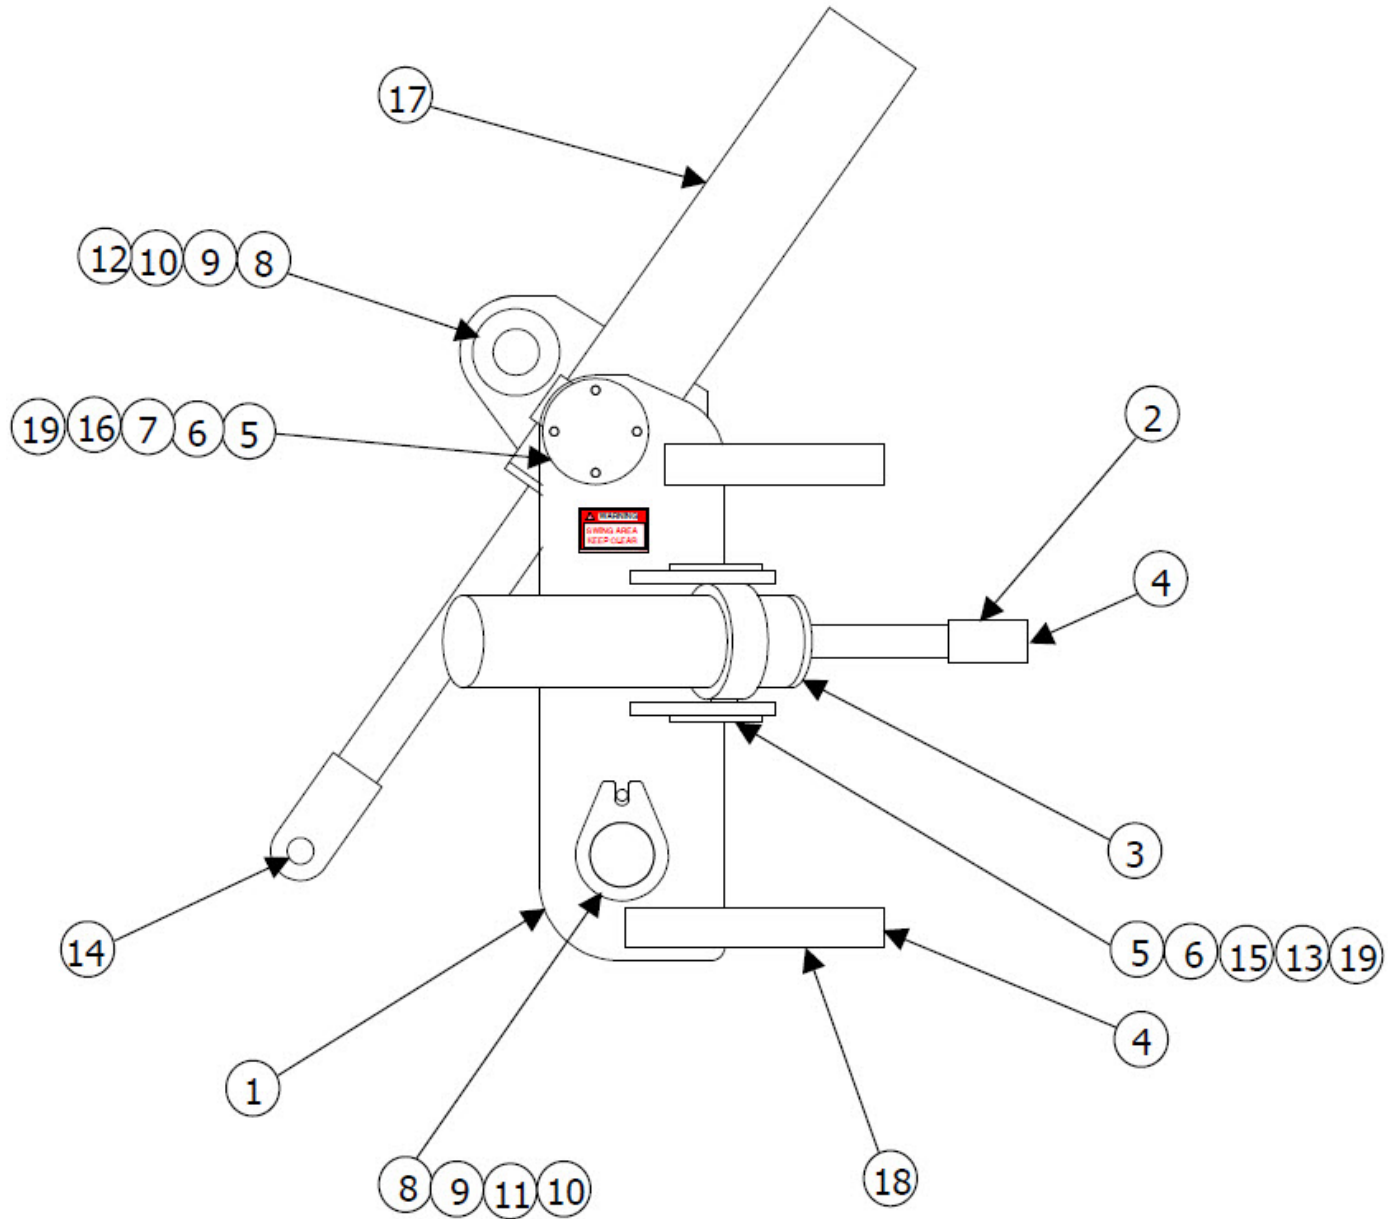

PLOW BREAKDOWN

TABLE OF CONTENTS

***BACKPLATE* 1**

***FRONT MAST* 2**

***UPPER LINK / ATTITUDE CYLINDER*..... 3**

***LOWER LINK*..... 4**

***REAR MAST*..... 5**

***BLADE HOLDER* 6**

***FRONT SWING CYLINDER* 7**

***REAR SWING CYLINDER*..... 8**

***LIFT CYLINDER*..... 9**

***BLADE HEIGHT CYLINDER* 10**

Item	Quantity	Part Number	Description
1	1	VARIOUS	BACKPLATE ASSEMBLY
2	2	15459	SWIVEL BUSHING
3	4	80682	GREASE FITTING
4	2	12231	SWING CYLINDER (SEE SECTION 7 FOR ASSEMBLY BREAKDOWN)
5	2	16044	RETAINER PLATE
6	4	15178	BUSHING
7	2	12288	PIN ASSEMBLY
8	6	114862	BUSHING
9	6	80089	BOLT
10	6	80581	WASHER
11	2	12269	PIN ASSEMBLY

Item	Quantity	Part Number	Description
1	1	40369	FRONT MAST WELDMENT
2	2	15459	SWIVEL BUSHING
3	2	12231	FRONT SWING CYLINDER (SEE SECTION 7 FOR ASSEMBLY BREAKDOWN)
4	4	80682	GREASE FITTING
5	24	80582	WASHER
6	24	80110	BOLT
7	4	12975	SWING CYLINDER TRUNNION
8	3	80157	BOLT
9	3	80584	WASHER
10	3	114851	BUSHING
11	2	12287	PIN ASSEMBLY
12	1	12278	PIN ASSEMBLY
13	4	15179	BUSHING
14	1	12003	SWIVEL BUSHING
15	2	13414	MAIN LIFT CYLINDER TRUNNION
16	4	15181	BUSHING
17	1	12235	MAIN LIFT CYLINDER (SEE SECTION 9 FOR ASSEMBLY BREAKDOWN)
18	2	15178	BUSHING
19	7	80680	GREASE FITTING

Item	Quantity	Part Number	Description
1	1	12243	UPPER LINK / ATTITUDE CYLINDER
*	1	12492	• SEAL KIT
2	1	12006	SWIVEL BUSHING
3	1	12025	BUSHING
4	2	80680	GREASE FITTING
5	1	16320	HSIII DECAL

4 LOWER LINK (40371)