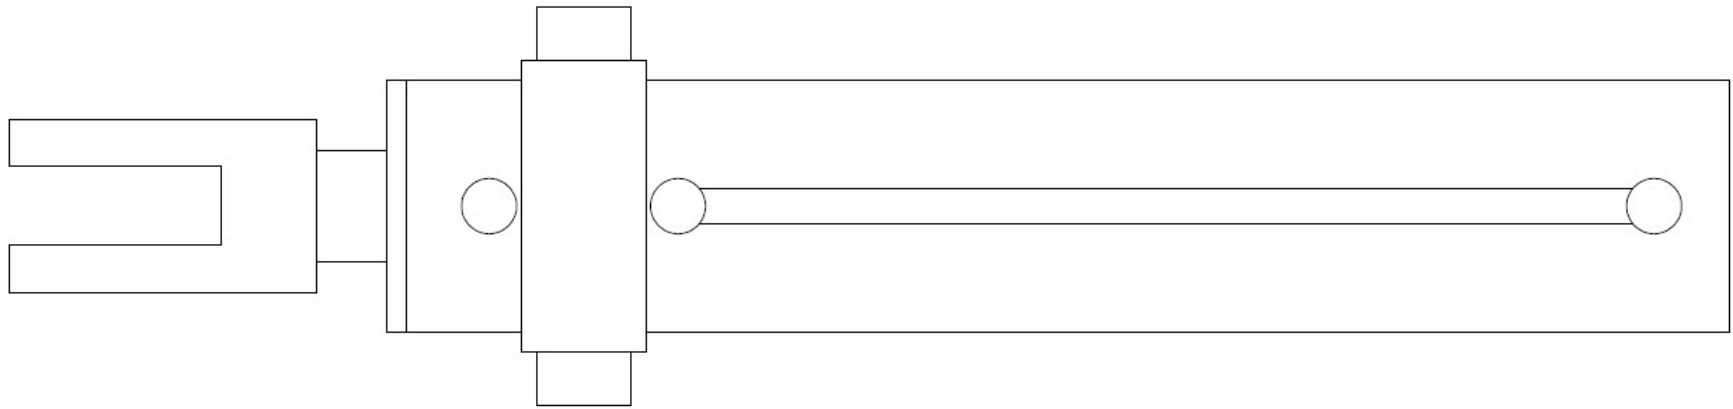

Item	Quantity	Part Number	Description
1	1	12235	MAIN LIFT CYLINDER
2	1	12488	SEAL KIT