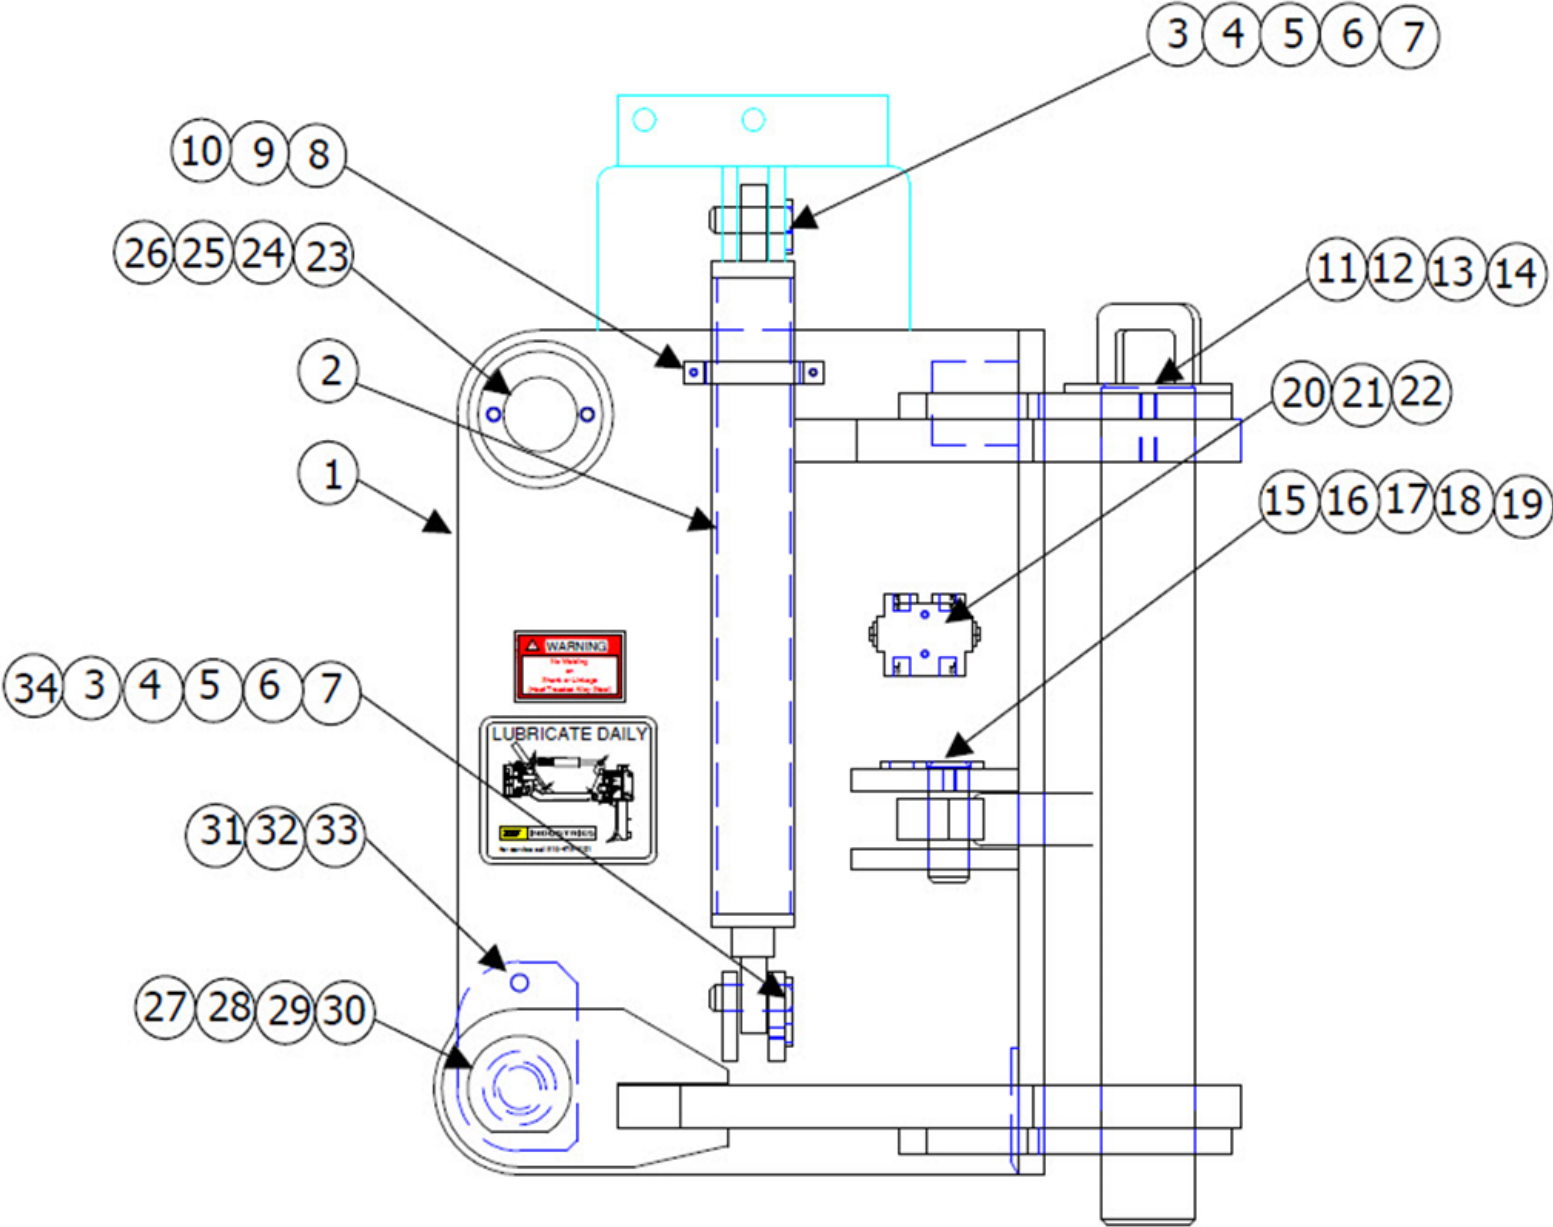

Item	Quantity	Part Number	Description
1	1	40369	FRONT MAST WELDMENT
2	2	15459	SWIVEL BUSHING
3	2	12231	FRONT SWING CYLINDER (SEE SECTION 7 FOR ASSEMBLY BREAKDOWN)
4	4	80682	GREASE FITTING
5	24	80582	WASHER
6	24	80110	BOLT
7	4	12975	SWING CYLINDER TRUNNION
8	3	80157	BOLT
9	3	80584	WASHER
10	3	114851	BUSHING
11	2	12287	PIN ASSEMBLY
12	1	12278	PIN ASSEMBLY
13	4	15179	BUSHING
14	1	12003	SWIVEL BUSHING
15	2	13414	MAIN LIFT CYLINDER TRUNNION
16	4	15181	BUSHING
17	1	12235	MAIN LIFT CYLINDER (SEE SECTION 9 FOR ASSEMBLY BREAKDOWN)
18	2	15178	BUSHING
19	7	80680	GREASE FITTING

Item	Quantity	Part Number	Description
1	1	12243	UPPER LINK / ATTITUDE CYLINDER
*	1	12492	• SEAL KIT
2	1	12006	SWIVEL BUSHING
3	1	12025	BUSHING
4	2	80680	GREASE FITTING
5	1	16320	HSIII DECAL

4 LOWER LINK (40371)

HSIII PRE-2011

PARTS MANUAL

Item	Quantity	Part Number	Description
1	1	40371	LOWER LINK WELDMENT
2	4	15178	BUSHING
3	4	80682	GREASE FITTING
4	3	13505	HYDRAULIC TUBE GUARD
5	6	80578	WASHER
6	6	80039	BOLT
7	6	80502	NUT
8	2	12271	PIN ASSEMBLY
9	2	80157	BOLT
10	2	80584	WASHER
11	2	114851	BUSHING
12	2	80680	GREASE FITTING

Item	Quantity	Part Number	Description
1	1	30343	BLADE HOLDER WELDMENT
2	2	12910	BLADE HEIGHT CYLINDER (SEE SECTION 10 FOR ASSEMBLY BREAKDOWN)
3	4	12981	BUSHING SWIVEL
4	4	12977	PIN ASSEMBLY
5	4	115800	BUSHING
6	4	80070	HEX HEAD BOLT
7	4	80580	WASHER
8	2	13175	GUARD
9	4	80014	HEX HEAD BOLT
10	4	80564	LOCK WASHER
11	1	12291	BLADE HOLDER PIN
12	3	114858	BUSHING
13	3	80111	HEX HEAD BOLT
14	4	80582	WASHER
15	2	12268	PIN ASSEMBLY
16	2	15459	SWIVEL BUSHING
17	2	114892	BUSHING
18	4	80089	HEX HEAD BOLT
19	2	80581	WASHER
20	1	13161	LOCKOUT VALVE
21	2	80020	HEX HEAD BOLT
22	2	80564	LOCK WASHER
23	1	12280	PIN ASSEMBLY
24	1	13733	WASHER
25	2	80581	WASHER
26	1	80092	HEX HEAD BOLT
27	1	122921	PIN ASSEMBLY
28	1	12294	WASHER
29	1	80545	SLOTTED NUT
30	1	80660	COTTER PIN
31	1	16081	GUIDE BLOCK
32	1	80129	HEX HEAD BOLT
33	1	80517	NUT