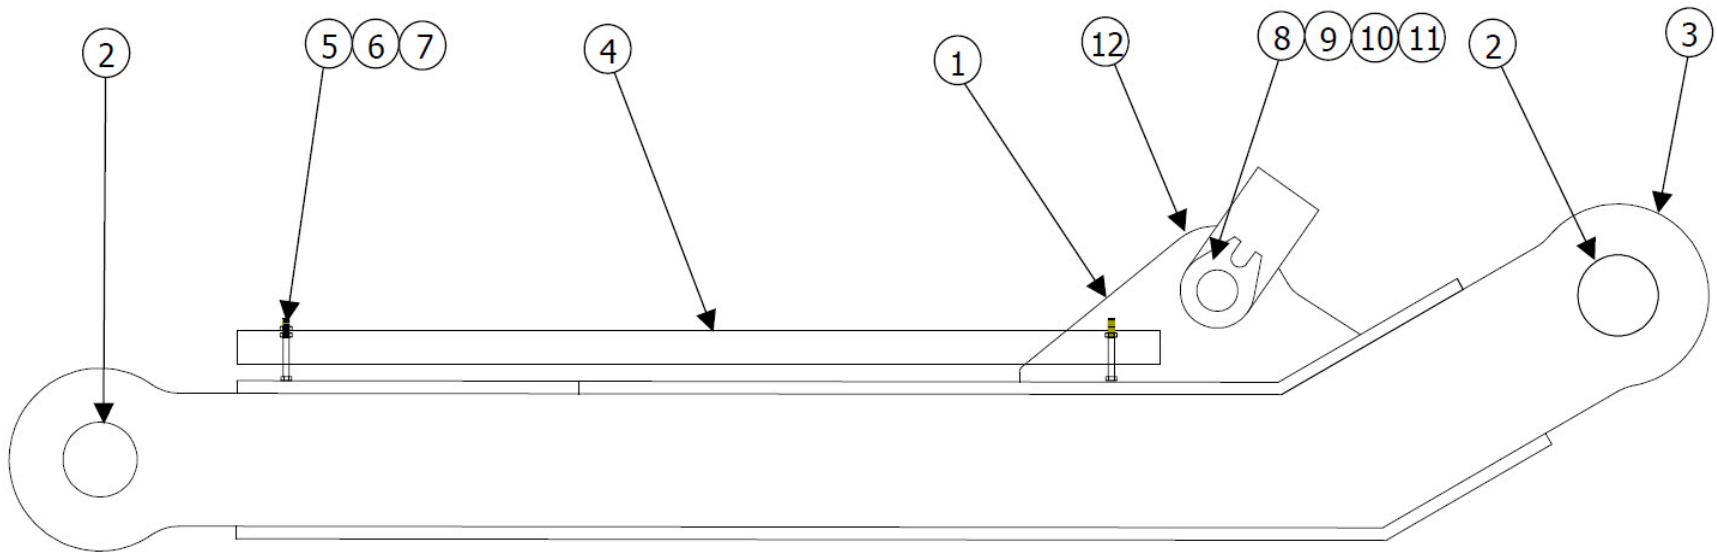

***FRONT SWING CYLINDER* 7**

***REAR SWING CYLINDER*..... 8**

***LIFT CYLINDER*..... 9**

***BLADE HEIGHT CYLINDER* 10**

Item	Quantity	Part Number	Description
1	1	VARIOUS	BACKPLATE ASSEMBLY
2	2	15459	SWIVEL BUSHING
3	4	80682	GREASE FITTING
4	2	12231	SWING CYLINDER (SEE SECTION 7 FOR ASSEMBLY BREAKDOWN)
5	2	16044	RETAINER PLATE
6	4	15178	BUSHING
7	2	12288	PIN ASSEMBLY
8	6	114862	BUSHING
9	6	80089	BOLT
10	6	80581	WASHER
11	2	12269	PIN ASSEMBLY

Item	Quantity	Part Number	Description
1	1	40369	FRONT MAST WELDMENT
2	2	15459	SWIVEL BUSHING
3	2	12231	FRONT SWING CYLINDER (SEE SECTION 7 FOR ASSEMBLY BREAKDOWN)
4	4	80682	GREASE FITTING
5	24	80582	WASHER
6	24	80110	BOLT
7	4	12975	SWING CYLINDER TRUNNION
8	3	80157	BOLT
9	3	80584	WASHER
10	3	114851	BUSHING
11	2	12287	PIN ASSEMBLY
12	1	12278	PIN ASSEMBLY
13	4	15179	BUSHING
14	1	12003	SWIVEL BUSHING
15	2	13414	MAIN LIFT CYLINDER TRUNNION
16	4	15181	BUSHING
17	1	12235	MAIN LIFT CYLINDER (SEE SECTION 9 FOR ASSEMBLY BREAKDOWN)
18	2	15178	BUSHING
19	7	80680	GREASE FITTING

Item	Quantity	Part Number	Description
1	1	12243	UPPER LINK / ATTITUDE CYLINDER
*	1	12492	• SEAL KIT
2	1	12006	SWIVEL BUSHING
3	1	12025	BUSHING
4	2	80680	GREASE FITTING
5	1	16320	HSIII DECAL

4 LOWER LINK (40371)