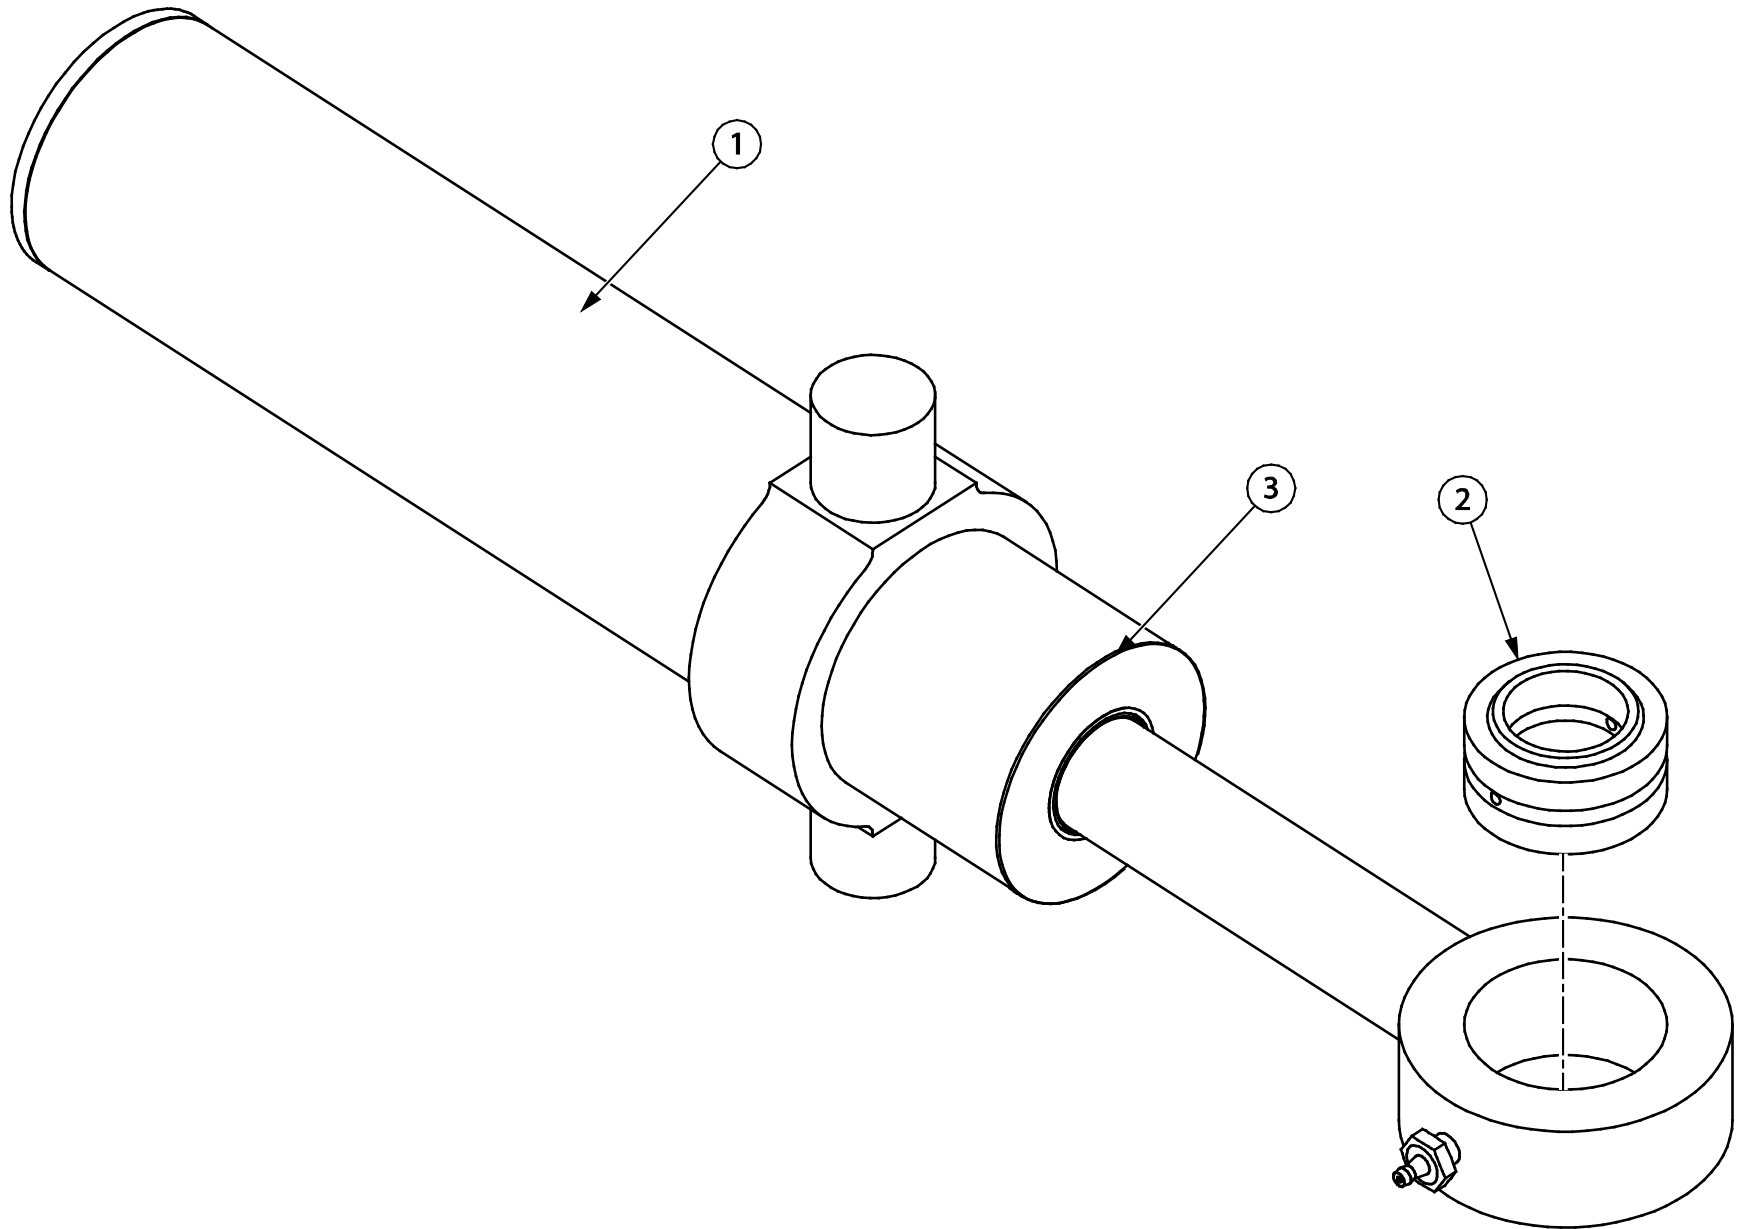

Item	Quantity	Part Number	Description
1	1	40372	REAR MAST WELDMENT
2	2	12286	REAR MAST PIN
3	3	114851	BUSHING
4	3	80157	BOLT
5	3	80584	WASHER
6	3	15177	BUSHING
7	2	15178	BUSHING
8	1	12281	PIN ASSEMBLY
10	2	12239	REAR SWING CYLINDER (SEE SECTION 8 FOR ASSEMBLY BREAKDOWN)
11	4	12975	TRUNNION
12	4	15179	BUSHING
13	16	80110	BOLT
14	16	80582	WASHER
15	7	80680	GREASE FITTING
16	4	80682	GREASE FITTING
17	1	16044	RETAINER PLATE

Item	Quantity	Part Number	Description
1	1	30343	BLADE HOLDER WELDMENT
2	2	12910	BLADE HEIGHT CYLINDER (SEE SECTION 10 FOR ASSEMBLY BREAKDOWN)
3	4	12981	BUSHING SWIVEL
4	4	12977	PIN ASSEMBLY
5	4	115800	BUSHING
6	4	80070	HEX HEAD BOLT
7	4	80580	WASHER
8	2	13175	GUARD
9	4	80014	HEX HEAD BOLT
10	4	80564	LOCK WASHER
11	1	12291	BLADE HOLDER PIN
12	3	114858	BUSHING
13	3	80111	HEX HEAD BOLT
14	4	80582	WASHER
15	2	12268	PIN ASSEMBLY
16	2	15459	SWIVEL BUSHING
17	2	114892	BUSHING
18	4	80089	HEX HEAD BOLT
19	2	80581	WASHER
20	1	13161	LOCKOUT VALVE
21	2	80020	HEX HEAD BOLT
22	2	80564	LOCK WASHER
23	1	12280	PIN ASSEMBLY
24	1	13733	WASHER
25	2	80581	WASHER
26	1	80092	HEX HEAD BOLT
27	1	122921	PIN ASSEMBLY
28	1	12294	WASHER
29	1	80545	SLOTTED NUT
30	1	80660	COTTER PIN
31	1	16081	GUIDE BLOCK
32	1	80129	HEX HEAD BOLT
33	1	80517	NUT

Item	Quantity	Part Number	Description
34	4	80680	STRAIGHT GREASE FITTING

7 FRONT SWING CYLINDER (12231)

HSIII PRE-2011

PARTS MANUAL

Item	Quantity	Part Number	Description
1	2	12231	FRONT SWING CYLINDER
2	1 EACH	15459	SWIVEL BUSHING
3	1 EACH	12487	SEAL KIT

Item	Quantity	Part Number	Description
1	2	12239	REAR SWING CYLINDER
2	1 EACH	15459	SWIVEL BEARING
3	1 EACH	12487	SEAL KIT

Item	Quantity	Part Number	Description
1	1	12235	MAIN LIFT CYLINDER
2	1	12488	SEAL KIT