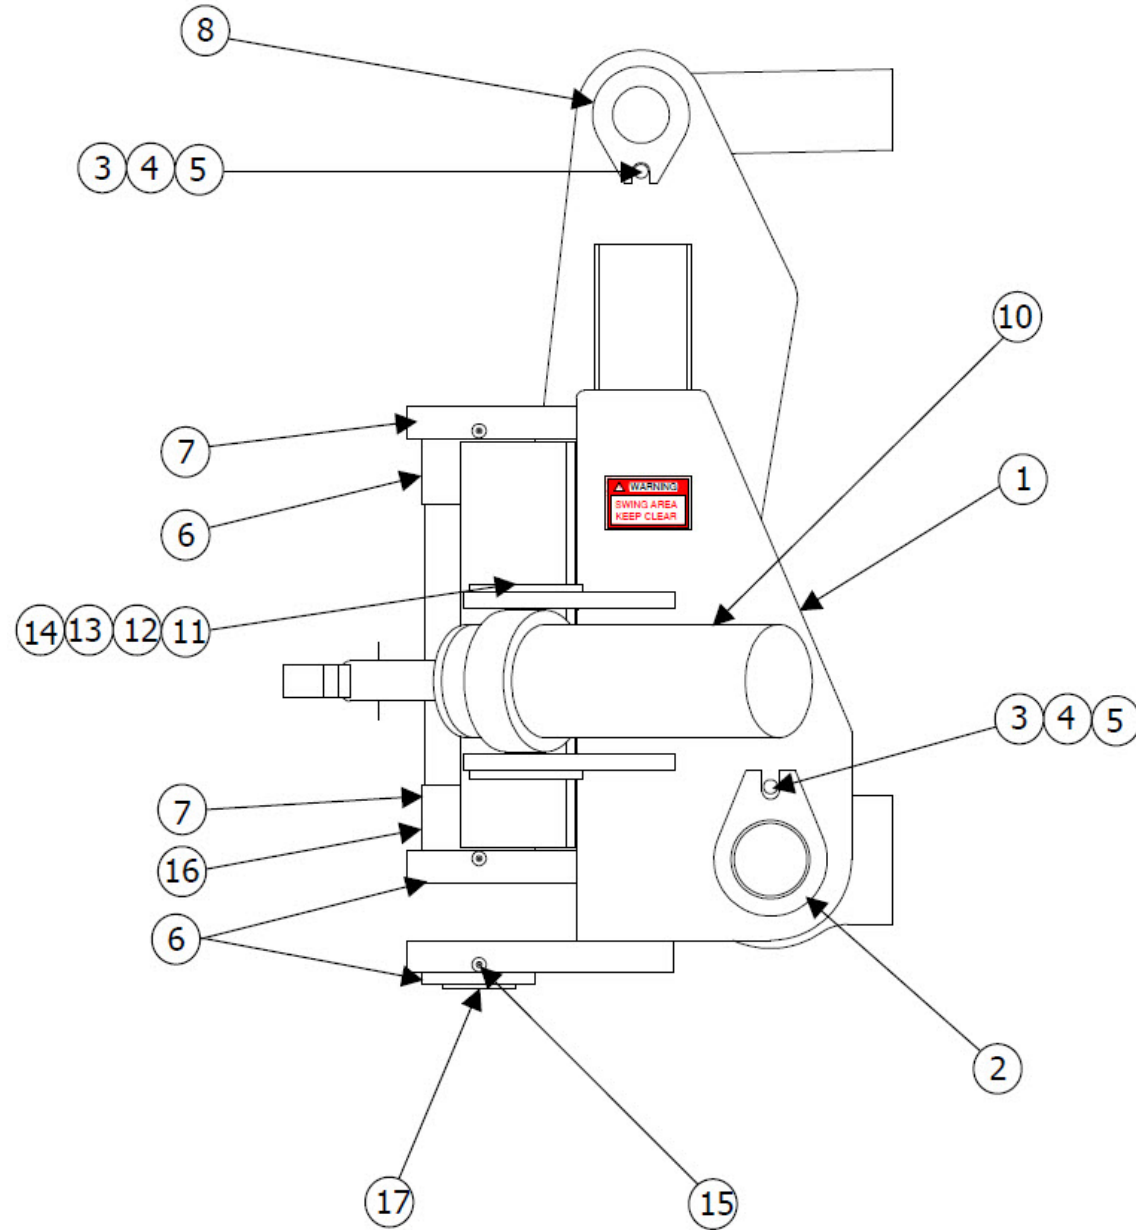

Item	Quantity	Part Number	Description
1	1	40369	FRONT MAST WELDMENT
2	2	15459	SWIVEL BUSHING
3	2	12231	FRONT SWING CYLINDER (SEE SECTION 7 FOR ASSEMBLY BREAKDOWN)
4	4	80682	GREASE FITTING
5	24	80582	WASHER
6	24	80110	BOLT
7	4	12975	SWING CYLINDER TRUNNION
8	3	80157	BOLT
9	3	80584	WASHER
10	3	114851	BUSHING
11	2	12287	PIN ASSEMBLY
12	1	12278	PIN ASSEMBLY
13	4	15179	BUSHING
14	1	12003	SWIVEL BUSHING
15	2	13414	MAIN LIFT CYLINDER TRUNNION
16	4	15181	BUSHING
17	1	12235	MAIN LIFT CYLINDER (SEE SECTION 9 FOR ASSEMBLY BREAKDOWN)
18	2	15178	BUSHING
19	7	80680	GREASE FITTING

Item	Quantity	Part Number	Description
1	1	12243	UPPER LINK / ATTITUDE CYLINDER
*	1	12492	• SEAL KIT
2	1	12006	SWIVEL BUSHING
3	1	12025	BUSHING
4	2	80680	GREASE FITTING
5	1	16320	HSIII DECAL

4 LOWER LINK (40371)

Item	Quantity	Part Number	Description
1	1	40372	REAR MAST WELDMENT
2	2	12286	REAR MAST PIN
3	3	114851	BUSHING
4	3	80157	BOLT
5	3	80584	WASHER
6	3	15177	BUSHING
7	2	15178	BUSHING
8	1	12281	PIN ASSEMBLY
10	2	12239	REAR SWING CYLINDER (SEE SECTION 8 FOR ASSEMBLY BREAKDOWN)
11	4	12975	TRUNNION
12	4	15179	BUSHING
13	16	80110	BOLT
14	16	80582	WASHER
15	7	80680	GREASE FITTING
16	4	80682	GREASE FITTING
17	1	16044	RETAINER PLATE