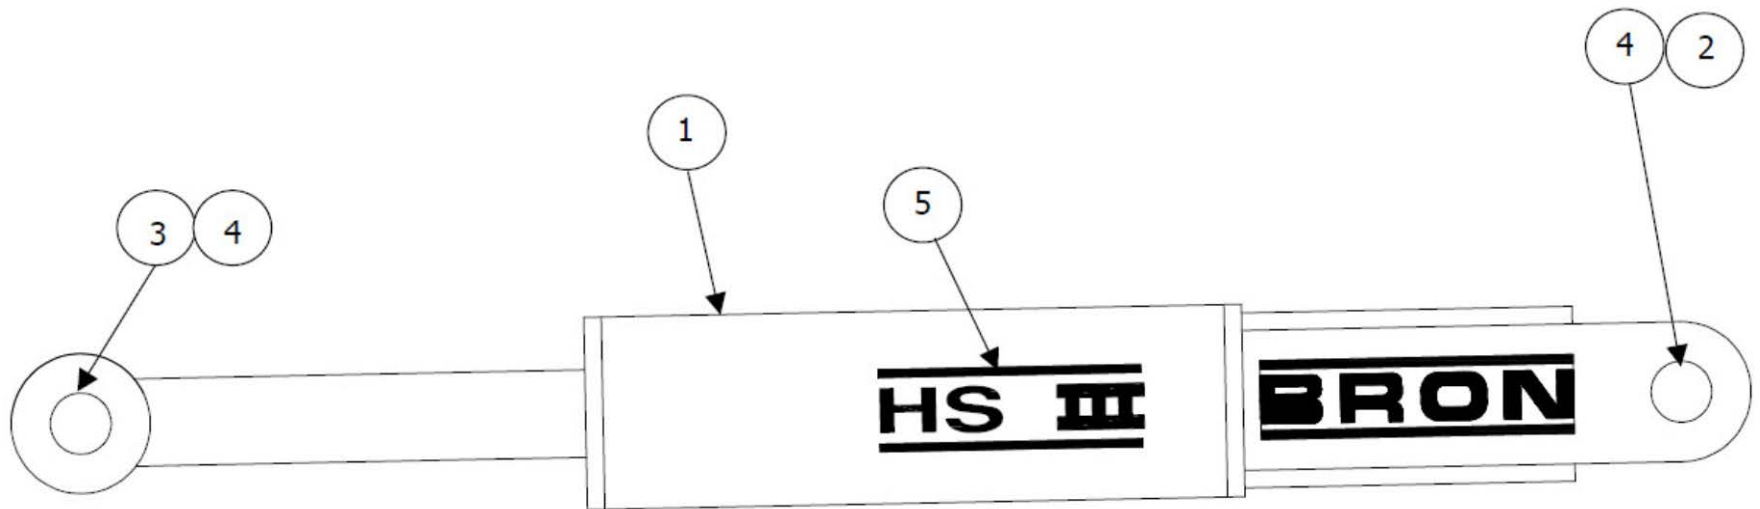

***FRONT SWING CYLINDER* 7**

***REAR SWING CYLINDER*..... 8**

***LIFT CYLINDER*..... 9**

***BLADE HEIGHT CYLINDER* 10**

Item	Quantity	Part Number	Description
1	1	VARIOUS	BACKPLATE ASSEMBLY
2	2	15459	SWIVEL BUSHING
3	4	80682	GREASE FITTING
4	2	12231	SWING CYLINDER (SEE SECTION 7 FOR ASSEMBLY BREAKDOWN)
5	2	16044	RETAINER PLATE
6	4	15178	BUSHING
7	2	12288	PIN ASSEMBLY
8	6	114862	BUSHING
9	6	80089	BOLT
10	6	80581	WASHER
11	2	12269	PIN ASSEMBLY

Item	Quantity	Part Number	Description
1	1	40369	FRONT MAST WELDMENT
2	2	15459	SWIVEL BUSHING
3	2	12231	FRONT SWING CYLINDER (SEE SECTION 7 FOR ASSEMBLY BREAKDOWN)
4	4	80682	GREASE FITTING
5	24	80582	WASHER
6	24	80110	BOLT
7	4	12975	SWING CYLINDER TRUNNION
8	3	80157	BOLT
9	3	80584	WASHER
10	3	114851	BUSHING
11	2	12287	PIN ASSEMBLY
12	1	12278	PIN ASSEMBLY
13	4	15179	BUSHING
14	1	12003	SWIVEL BUSHING
15	2	13414	MAIN LIFT CYLINDER TRUNNION
16	4	15181	BUSHING
17	1	12235	MAIN LIFT CYLINDER (SEE SECTION 9 FOR ASSEMBLY BREAKDOWN)
18	2	15178	BUSHING
19	7	80680	GREASE FITTING