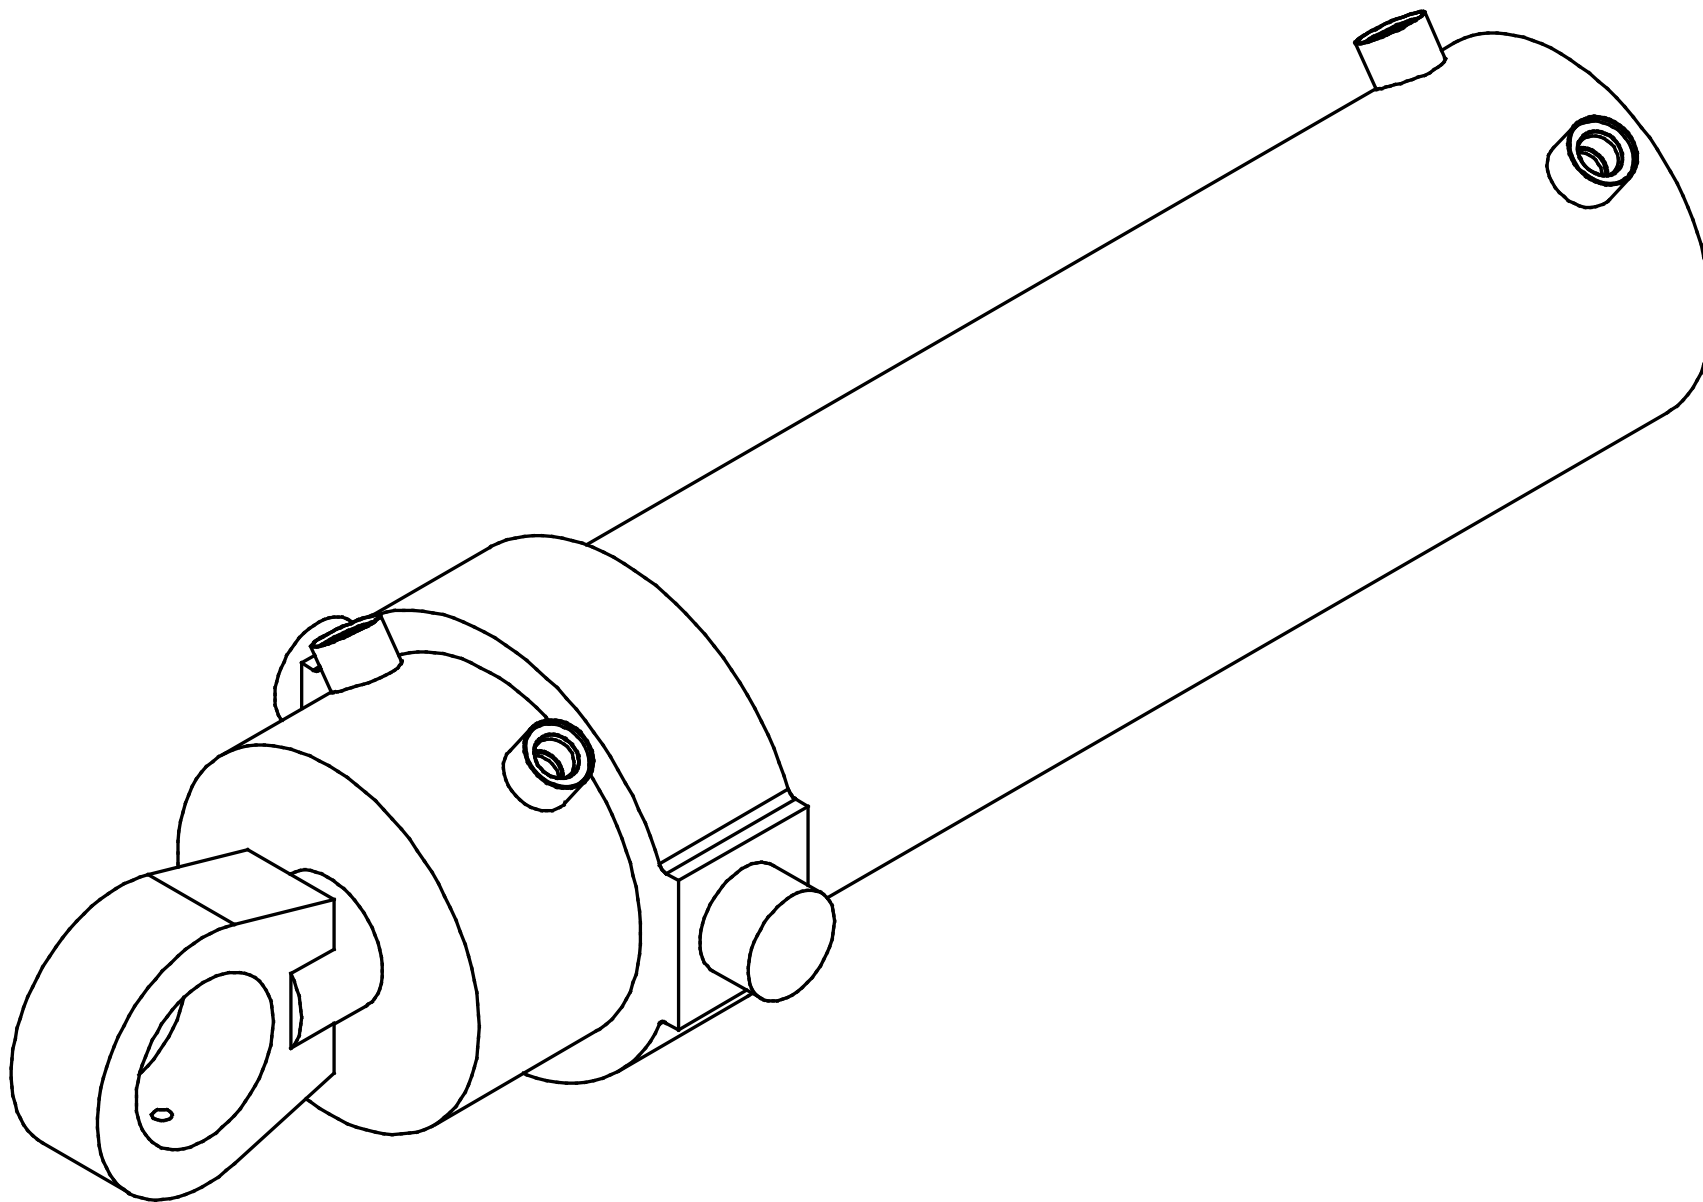

7 FRONT SWING CYLINDER (12231)

HSIII PRE-2011

PARTS MANUAL

Item	Quantity	Part Number	Description
1	2	12231	FRONT SWING CYLINDER
2	1 EACH	15459	SWIVEL BUSHING
3	1 EACH	12487	SEAL KIT