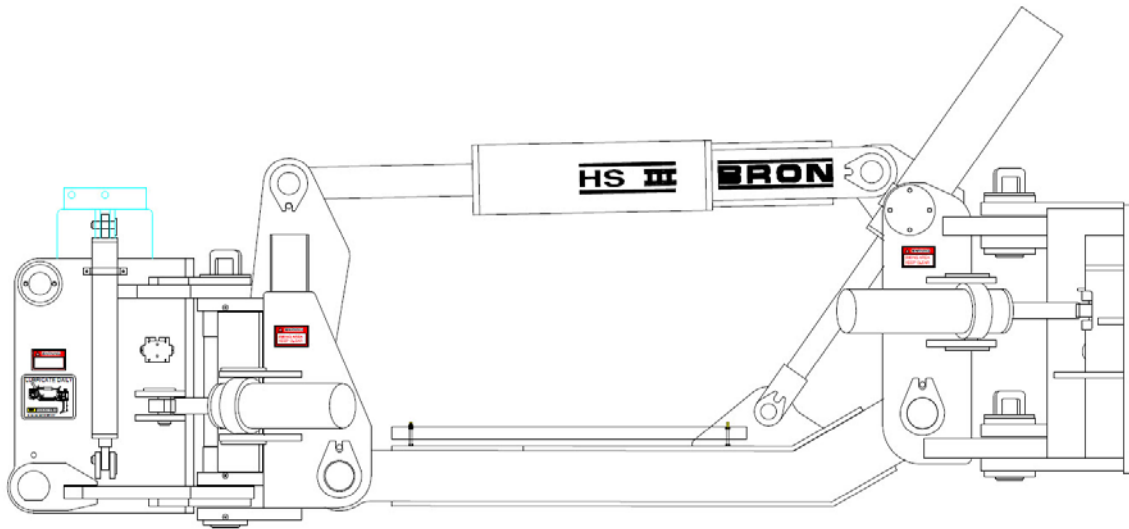

RWF BRON

HSIII PLOW (PRIOR TO 2011) PARTS MANUAL

RWF INDUSTRIES

873 Devonshire Ave., Woodstock,

Ontario N4S 8Z4

Tel: (519) 421-0036

Toll Free: 1-800-263-1060

Fax: (519) 421-0028

Email: parts@rwfbron.com

GENERIC PARTS MANUAL

JANUARY 2015

THE INFORMATION CONTAINED IN RWF BRON PARTS AND OPERATOR'S MANUALS IS NOT TO BE REPRODUCED OR DISTRIBUTED TO ANY PERSON OTHER THAN THE INTENDED RECIPIENT