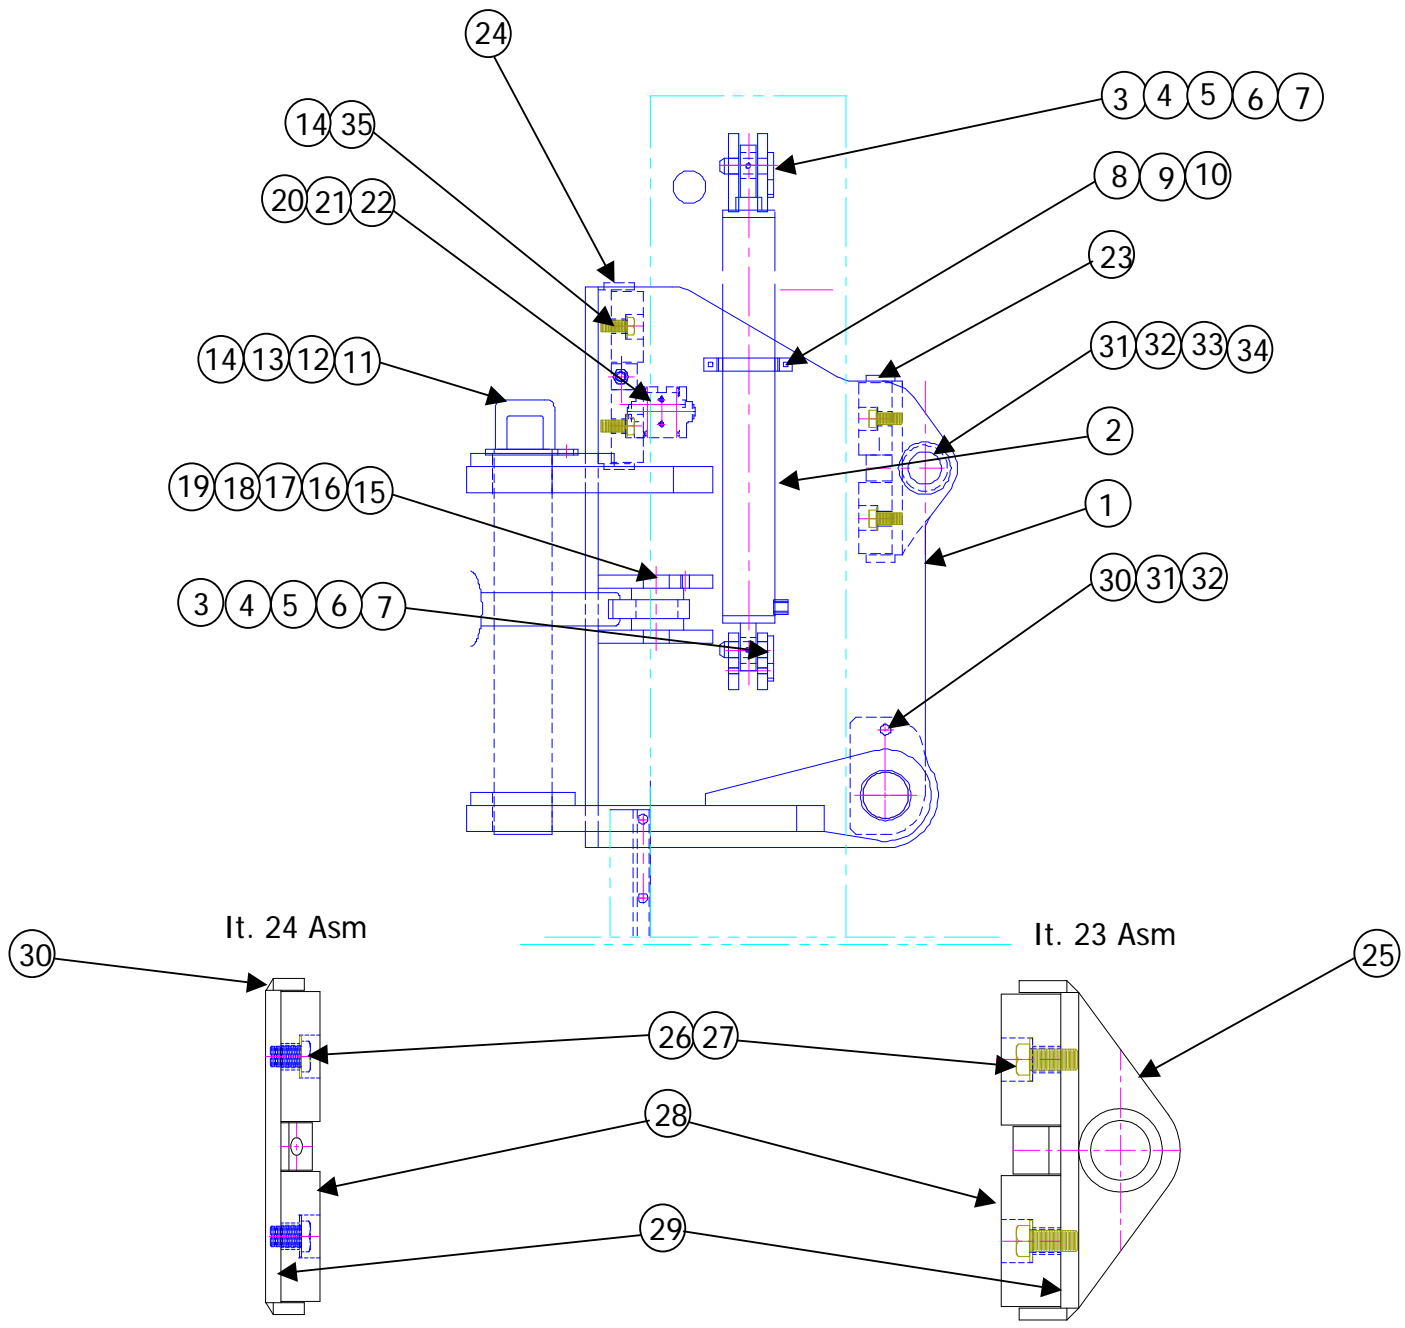

Item #	Part #	Description	Quantity
1	31514	Hydr. Adj. Blade Holder Weldment	1
2	12910	Blade Lift Cylinder	2
3	12981	Bushing Swivel	4
4	12977	Pin Asm	4
5	115800	Bushing	4
6	80069	Bolt	4
7	80580	SAE Washer	4
8	13175	Guard	2
9	80014	Bolt	4
10	80564	Lock Washer	4
11	12290	Blade Holder Pin	1
12	114858	Bushing	3
13	80110	Bolt	3
14	80582	SAE Washer	4
15	10493	Pin Asm	2
16	15459	Swivel Bushing	2
17	115057	Bushing	2
18	80090	Bolt	2
19	80581	SAE Washer	2
20	13161	Lockout Valve	1
21	80020	Bolt	2
22	80564	Lock Washer	2