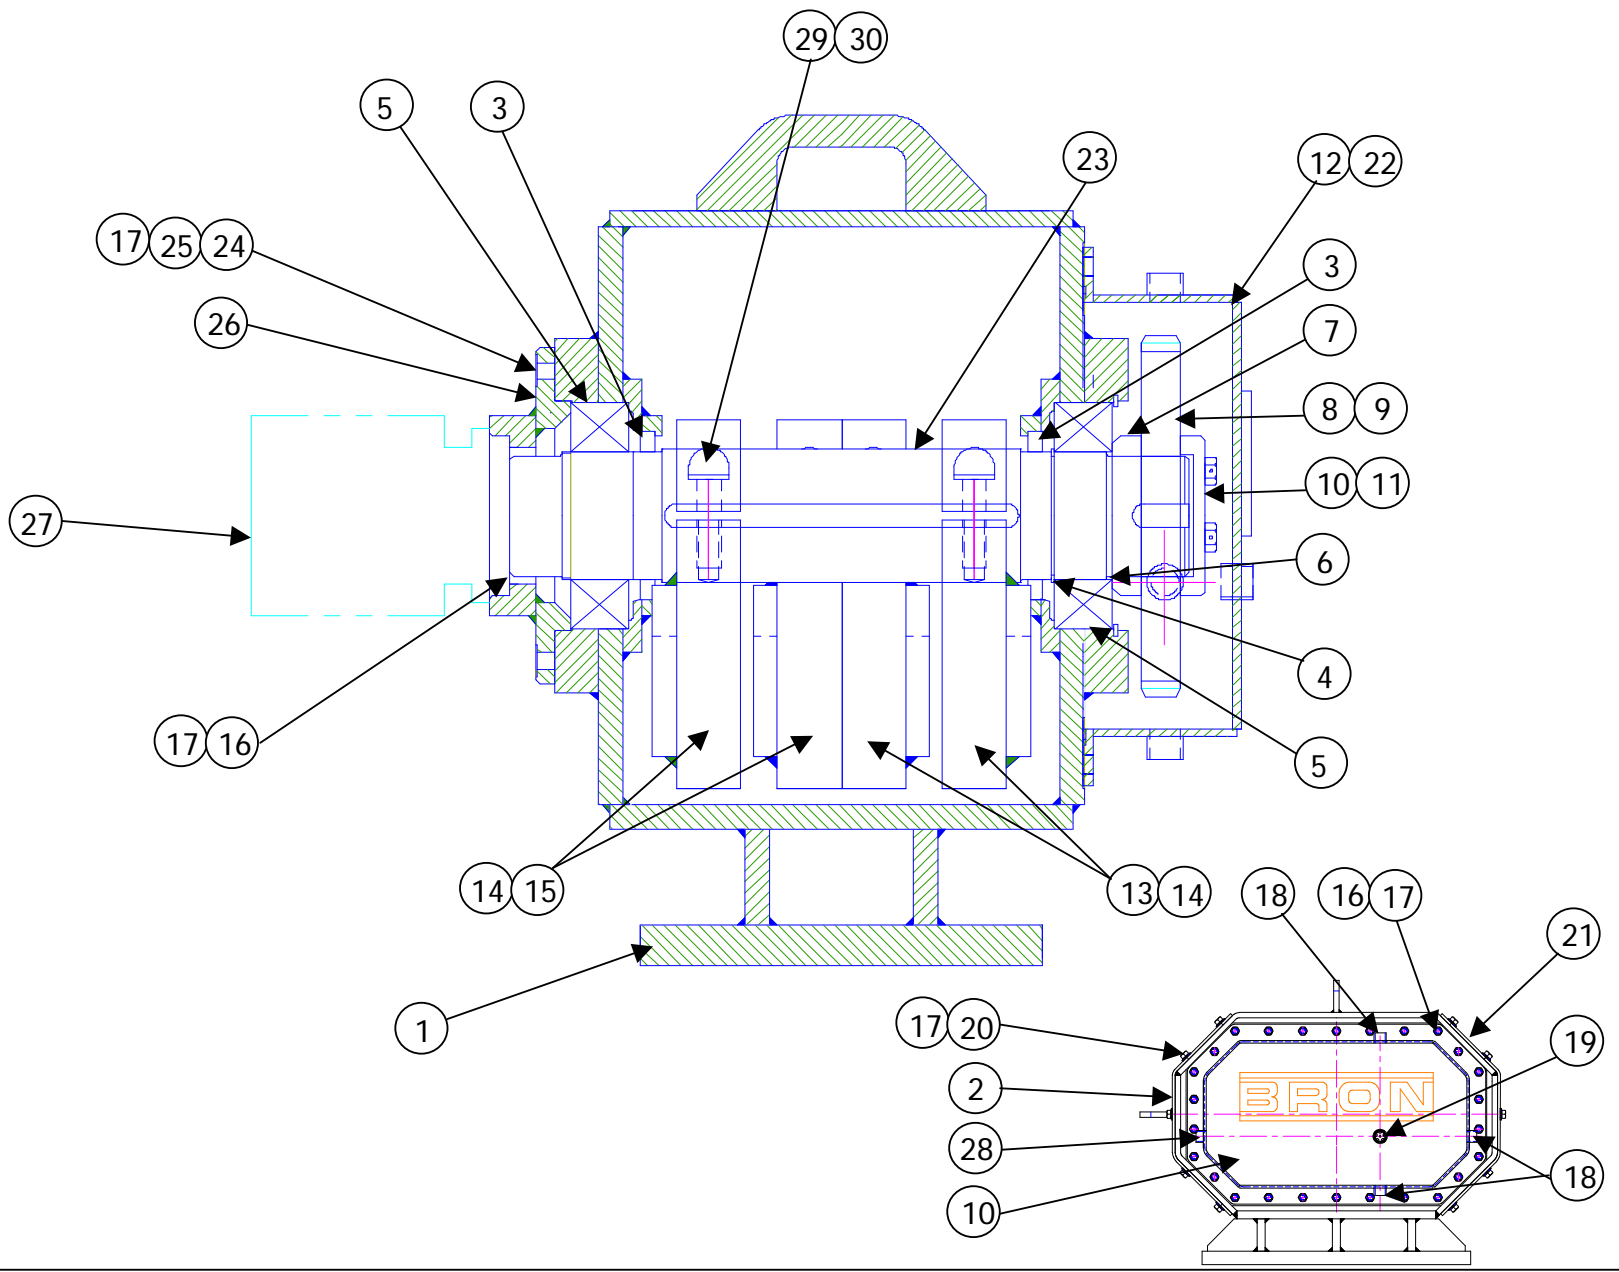

Item #	Part #	Description	Quantity
1	40588	Shaker Box Machine	1
2	23937	Cover Plate	1
3	116181	Seal	4
4	121720	Retaining Ring	2
5	117911	Roller Bearing	4
6	121721	Retaining Ring	2
7	121717	Spacer	2
8	121719	Gear	2
9	121724	Keystock	2
10	121718	End Cap	2
11	128953	Bolt Special	6
12	31958	Gear Cover	1
13	23934	Weight	2
14	121722	Keystock	2
15	23935	Weight	2
16	80070	Bolt	34
17	80580	Washer	70
18	14686	Magnetic Plug	3
19	12044	Fluid Level Gauge	1
20	80069	Bolt	24
21	23936	Cover	1
22	116199	O-ring Gear Cover	1
23	23938	Shaft Asm	2