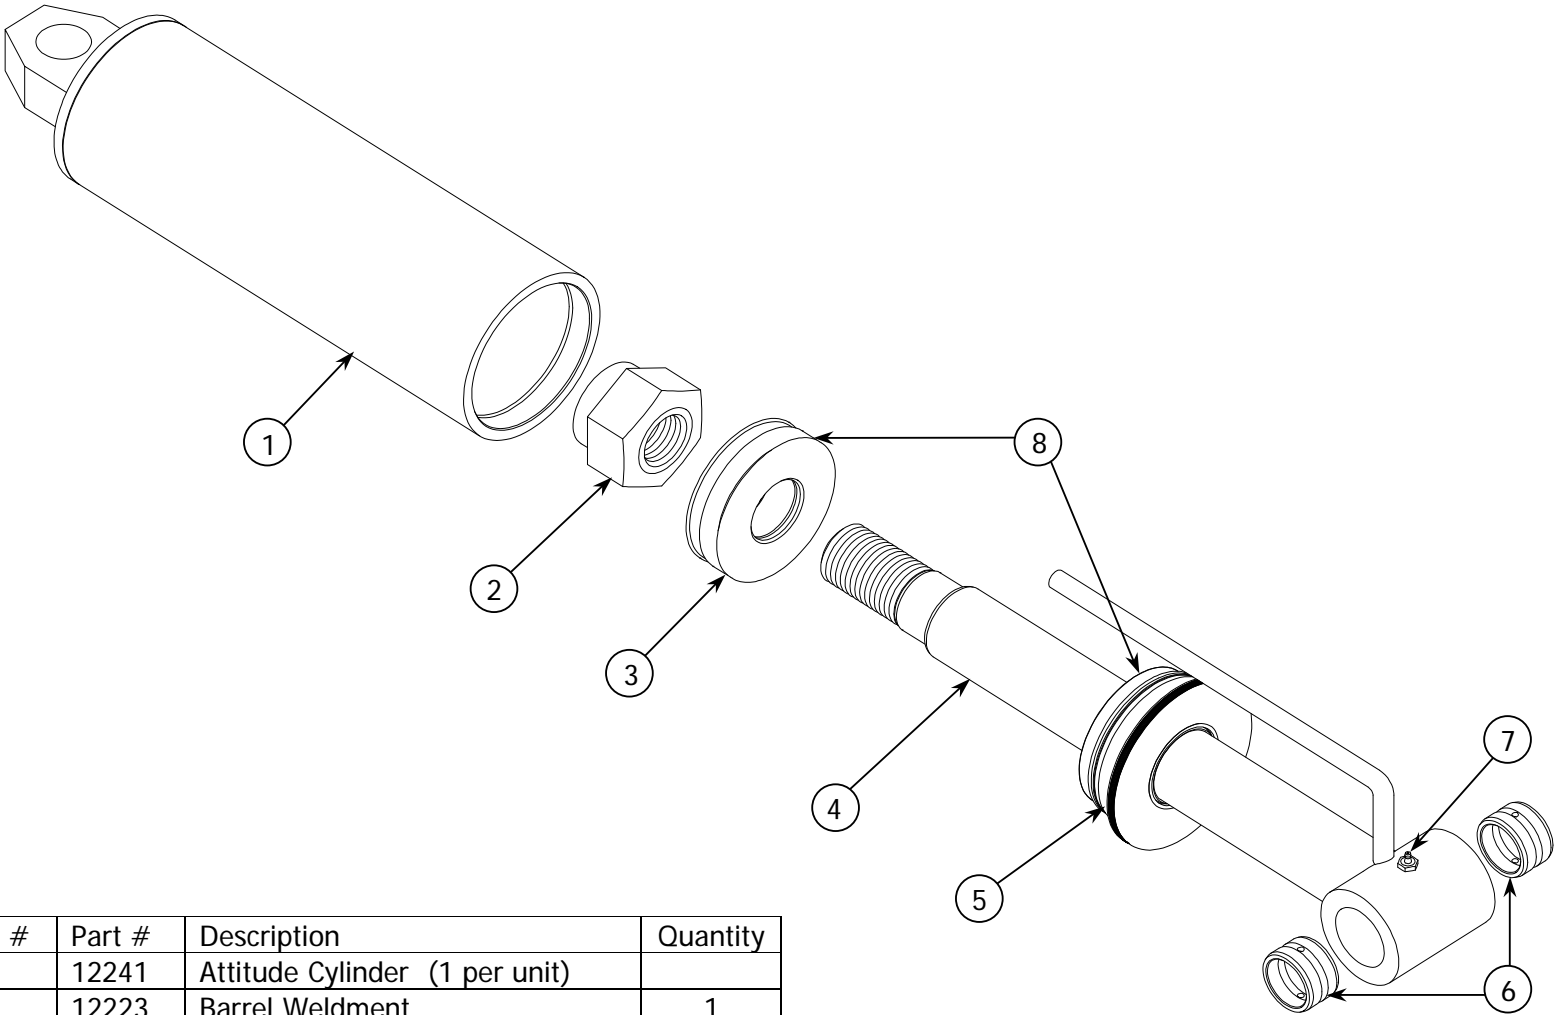

Item #	Part #	Description	Quantity
	12241	Attitude Cylinder (1 per unit)	
1	12223	Barrel Weldment	1
2		Stover Nut	1
3	12309	Piston	1
4	12327	Rod Weldment	1
5	12259	Gland	1
6	15176	Bushing	2
7	80680	Grease Fitting	1
8	12490	Seal Kit	1