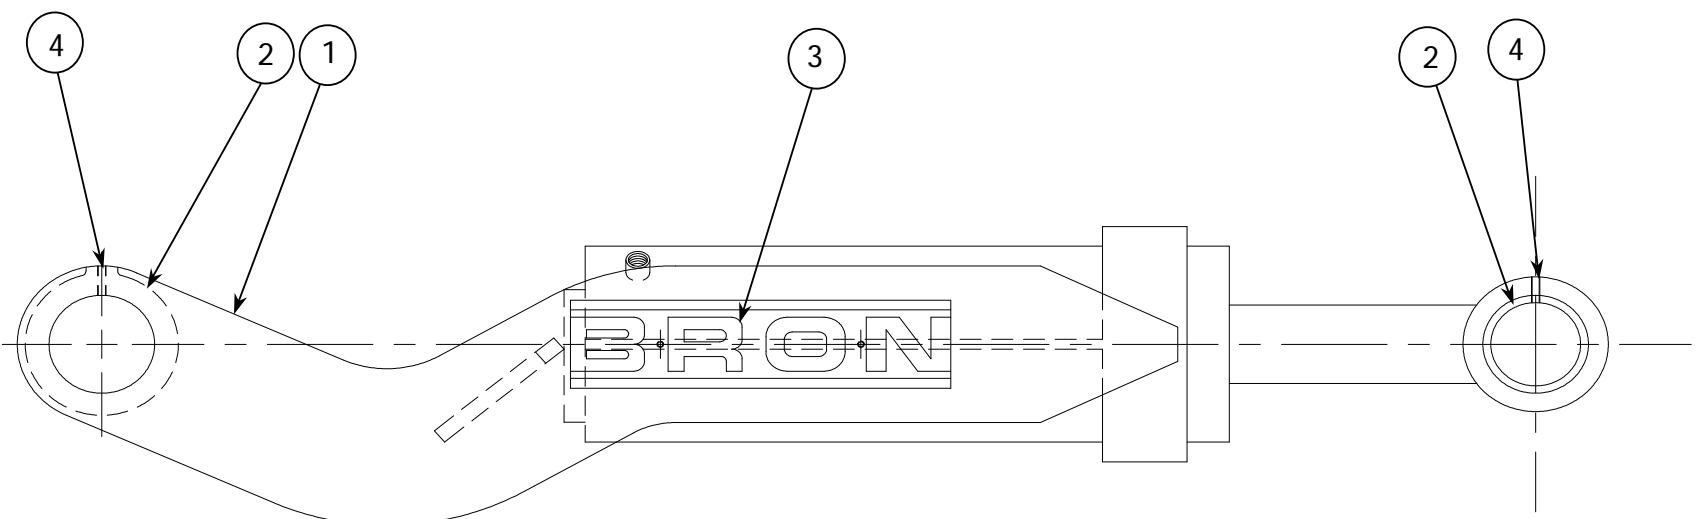

Item #	Part #	Description	Quantity
1		Backplate Assembly (Varies)	1
2	15459	Swivel Bushing	2
3	80680	Grease Fitting	2
4	12229	Swing Cylinder	2
5	16044	Retainer Plate	2
6	15178	Bushing	4
7	15177	Bushing	1
8	12289	Pin Assembly	1
9	114858	Bushing	3
10	80582	SAE Washer	3
11	80110	Bolt	3
12	80090	Bolt	2
13	80581	SAE Washer	2
14	115057	Bushing	2
15	12270	Pin Assembly	2

Item #	Part #	Description	Quantity
1	40350	Upper Link	1
2	15176	Bushing	4
3	12241	Cylinder	1
4	80682	Grease Fitting	4

Item #	Part #	Description	Quantity
1	40351	Lower Link Weldment	1
2	15176	Bushing	4
3	80682	Grease Fitting	4
4	13503	Guard- hyd. tube	1
5	80578	SAE Washer	4
6	80039	Bolt	4
7	80502	Nut-3/8	4