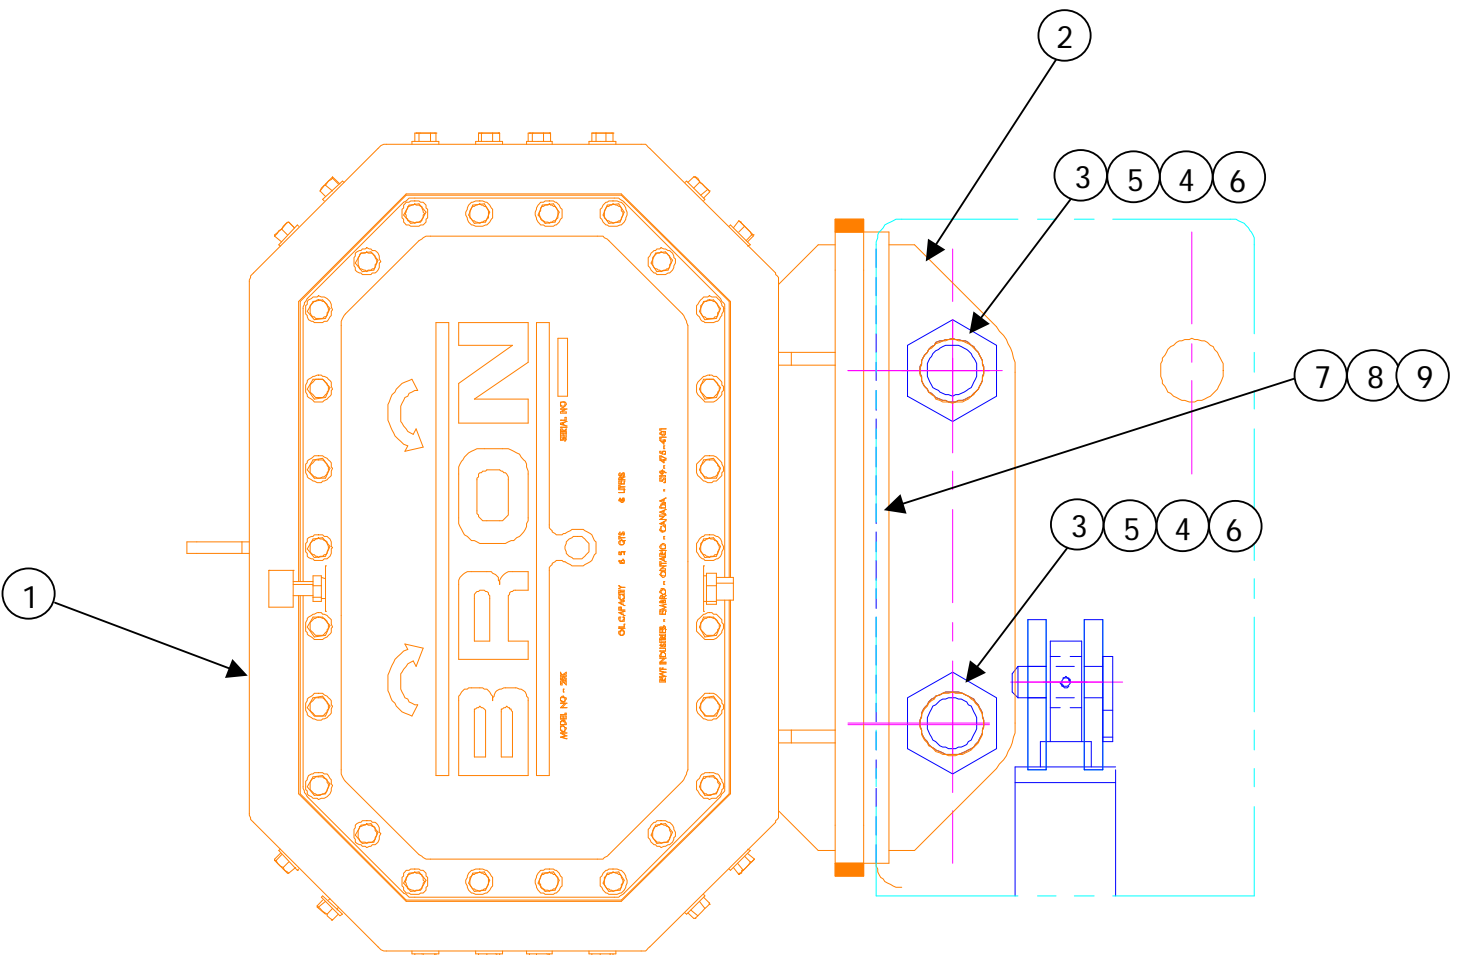

Item #	Part #	Description	Quantity
1	40589	Shaker Box	1
2	22616	Vibrator- Blade Angle Mount	2
3	121575	Pin	2
4	81544	Nut	2
5	11898	Washer	2
6	80660	Cotter Pin	2
7	121577	Bolt	8
8	121578	Lock Nut	8
9	80585	Washer	8