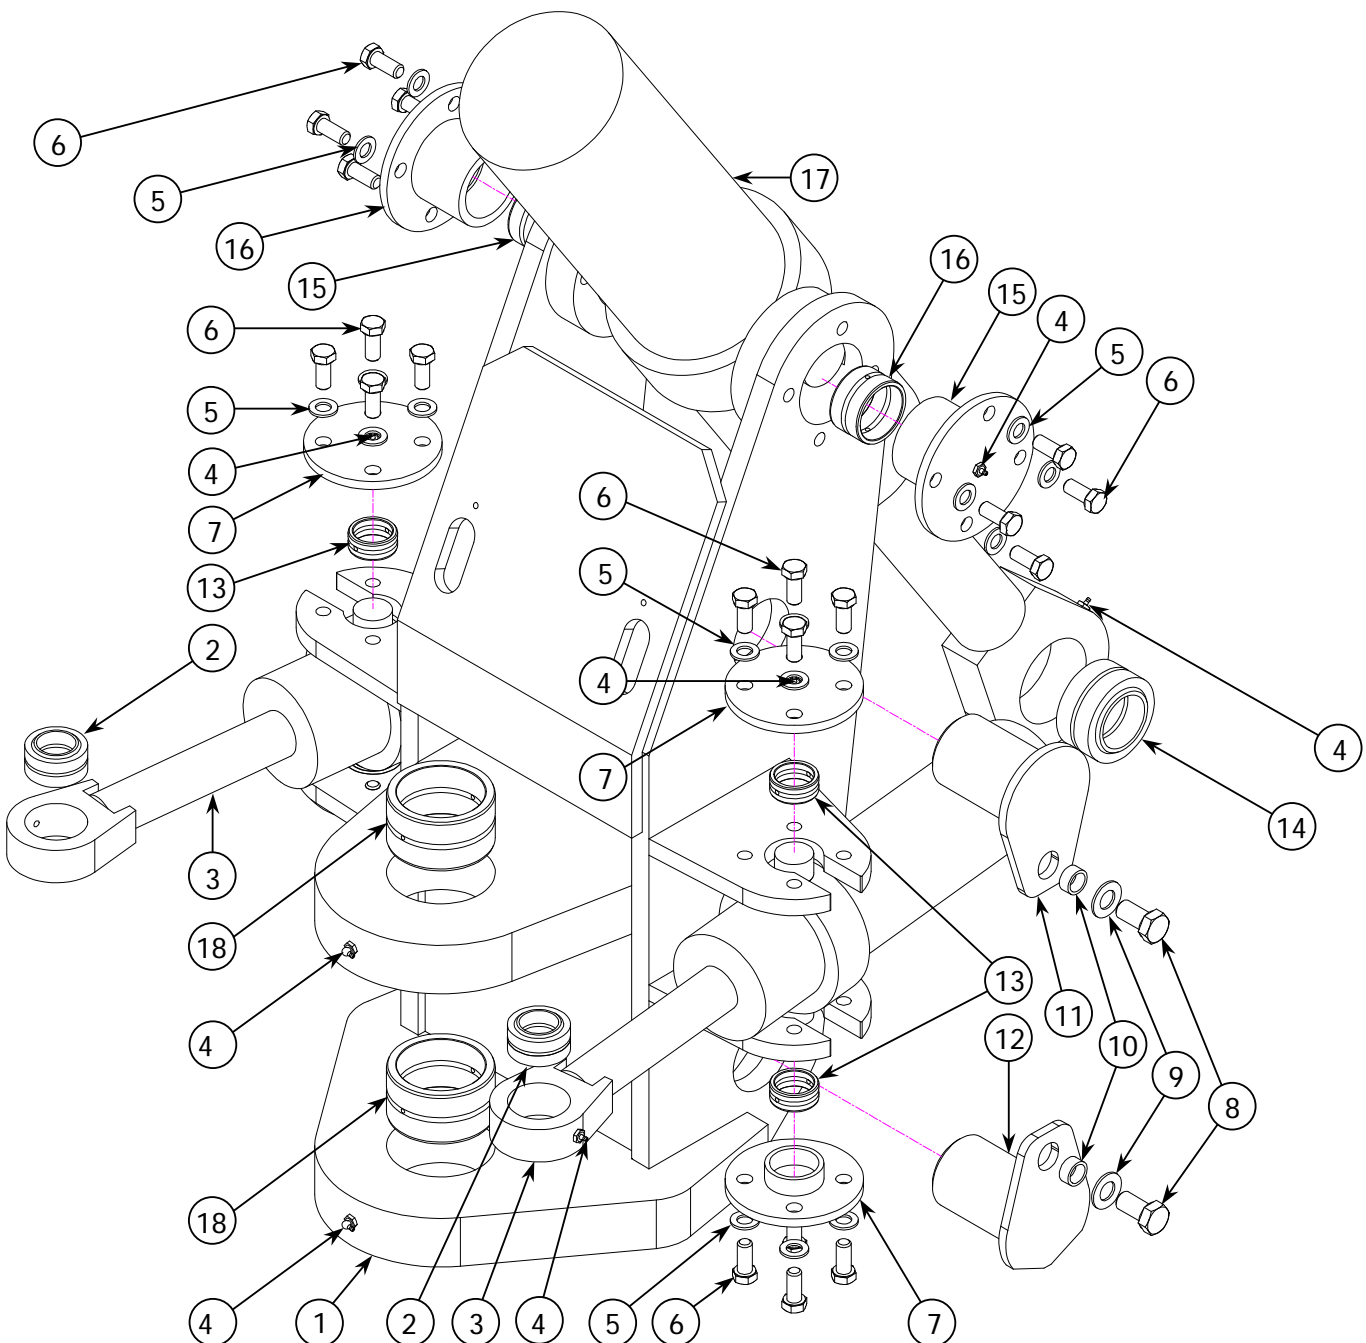

Item #	Part #	Description	Quantity
1		Backplate Assembly (Varies)	1
2	15459	Swivel Bushing	2
3	80680	Grease Fitting	2
4	12229	Swing Cylinder	2
5	16044	Retainer Plate	2
6	15178	Bushing	4
7	15177	Bushing	1
8	12289	Pin Assembly	1
9	114858	Bushing	3
10	80582	SAE Washer	3
11	80110	Bolt	3
12	80090	Bolt	2
13	80581	SAE Washer	2
14	115057	Bushing	2
15	12270	Pin Assembly	2

Item #	Part #	Description	Quantity
1	40349	Front Mast Weldment	1
2	15459	Swivel Bushing	2
3	12229	Swing Cylinder	2
4	80680	Grease Fitting	9
5	80580	SAE Washer	24
6	80582	Bolt	24
7	12975	Swing Cylinder Trunion	4
8	80157	Bolt	4
9	80584	SAE Washer	4
10	114851	Bushing	4
11	12282	Pin Assembly	2
12	117128	Pin Assembly	2
13	15176	Bushing	4
14	12005	Swivel Bushing	1
15	13412	Main Lift Cylinder Trunion	2
16	15181	Bushing	2
17	12233	Main Lift Cylinder	1
18	15178	Bushing	2

Item #	Part #	Description	Quantity
1	40350	Upper Link	1
2	15176	Bushing	4
3	12241	Cylinder	1
4	80682	Grease Fitting	4

Item #	Part #	Description	Quantity
1	40351	Lower Link Weldment	1
2	15176	Bushing	4
3	80682	Grease Fitting	4
4	13503	Guard- hyd. tube	1
5	80578	SAE Washer	4
6	80039	Bolt	4
7	80502	Nut-3/8	4

Item #	Part #	Description	Quantity
1	40589	Shaker Box	1
2	22616	Vibrator- Blade Angle Mount	2
3	121575	Pin	2
4	81544	Nut	2
5	11898	Washer	2
6	80660	Cotter Pin	2
7	121577	Bolt	8
8	121578	Lock Nut	8
9	80585	Washer	8