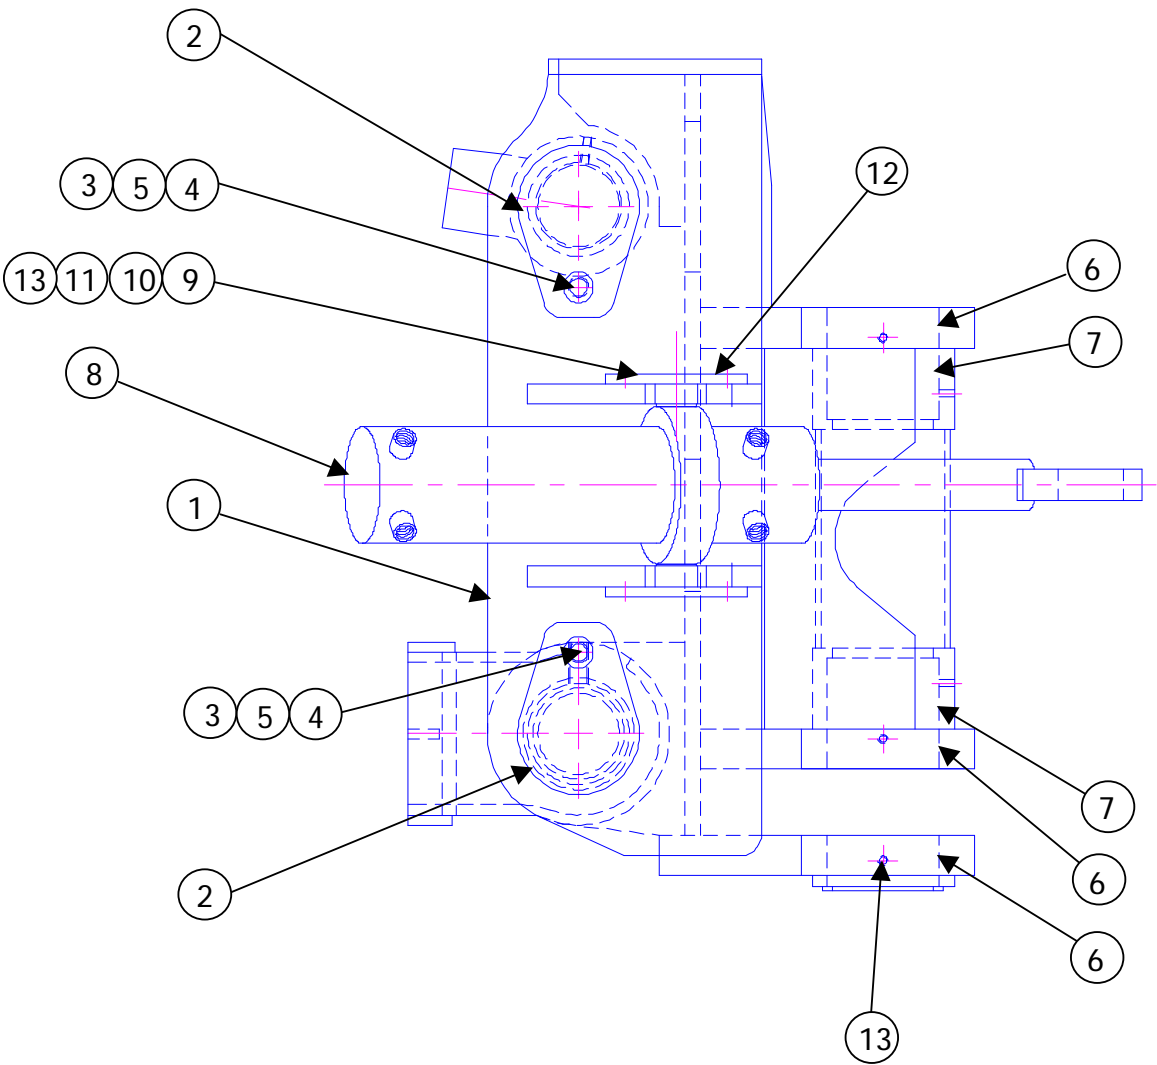

Item #	Part #	Description	Quantity
1		Backplate Assembly (Varies)	1
2	15459	Swivel Bushing	2
3	80680	Grease Fitting	2
4	12229	Swing Cylinder	2
5	16044	Retainer Plate	2
6	15178	Bushing	4
7	15177	Bushing	1
8	12289	Pin Assembly	1
9	114858	Bushing	3
10	80582	SAE Washer	3
11	80110	Bolt	3
12	80090	Bolt	2
13	80581	SAE Washer	2
14	115057	Bushing	2
15	12270	Pin Assembly	2

Item #	Part #	Description	Quantity
1	40349	Front Mast Weldment	1
2	15459	Swivel Bushing	2
3	12229	Swing Cylinder	2
4	80680	Grease Fitting	9
5	80580	SAE Washer	24
6	80582	Bolt	24
7	12975	Swing Cylinder Trunion	4
8	80157	Bolt	4
9	80584	SAE Washer	4
10	114851	Bushing	4
11	12282	Pin Assembly	2
12	117128	Pin Assembly	2
13	15176	Bushing	4
14	12005	Swivel Bushing	1
15	13412	Main Lift Cylinder Trunion	2
16	15181	Bushing	2
17	12233	Main Lift Cylinder	1
18	15178	Bushing	2

Item #	Part #	Description	Quantity
1	40350	Upper Link	1
2	15176	Bushing	4
3	12241	Cylinder	1
4	80682	Grease Fitting	4

Item #	Part #	Description	Quantity
1	40351	Lower Link Weldment	1
2	15176	Bushing	4
3	80682	Grease Fitting	4
4	13503	Guard- hyd. tube	1
5	80578	SAE Washer	4
6	80039	Bolt	4
7	80502	Nut-3/8	4

Item #	Part #	Description	Quantity
1	40589	Shaker Box	1
2	22616	Vibrator- Blade Angle Mount	2
3	121575	Pin	2
4	81544	Nut	2
5	11898	Washer	2
6	80660	Cotter Pin	2
7	121577	Bolt	8
8	121578	Lock Nut	8
9	80585	Washer	8