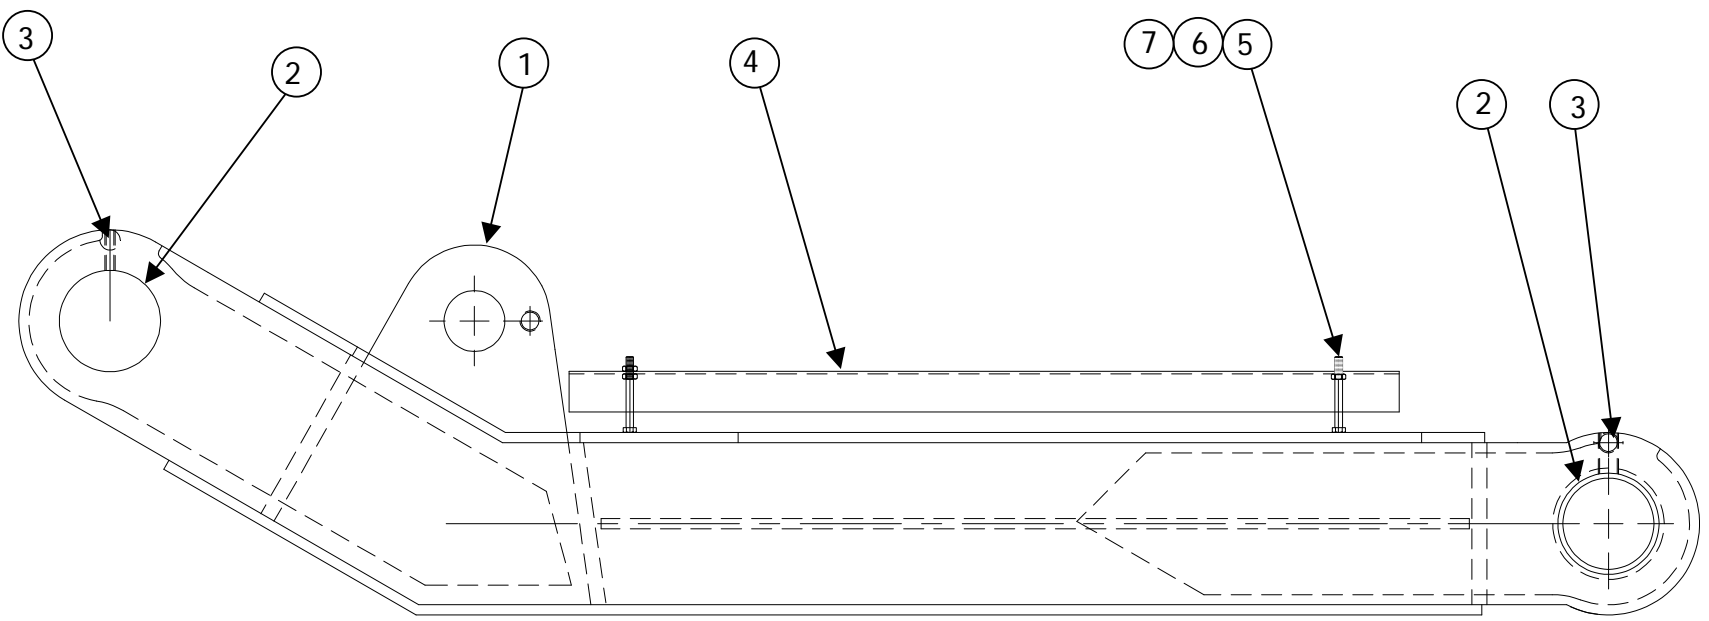

Item #	Part #	Description	Quantity
1		Backplate Assembly (Varies)	1
2	15459	Swivel Bushing	2
3	80680	Grease Fitting	2
4	12229	Swing Cylinder	2
5	16044	Retainer Plate	2
6	15178	Bushing	4
7	15177	Bushing	1
8	12289	Pin Assembly	1
9	114858	Bushing	3
10	80582	SAE Washer	3
11	80110	Bolt	3
12	80090	Bolt	2
13	80581	SAE Washer	2
14	115057	Bushing	2
15	12270	Pin Assembly	2

Item #	Part #	Description	Quantity
1	40350	Upper Link	1
2	15176	Bushing	4
3	12241	Cylinder	1
4	80682	Grease Fitting	4

Item #	Part #	Description	Quantity
1	40351	Lower Link Weldment	1
2	15176	Bushing	4
3	80682	Grease Fitting	4
4	13503	Guard- hyd. tube	1
5	80578	SAE Washer	4
6	80039	Bolt	4
7	80502	Nut-3/8	4