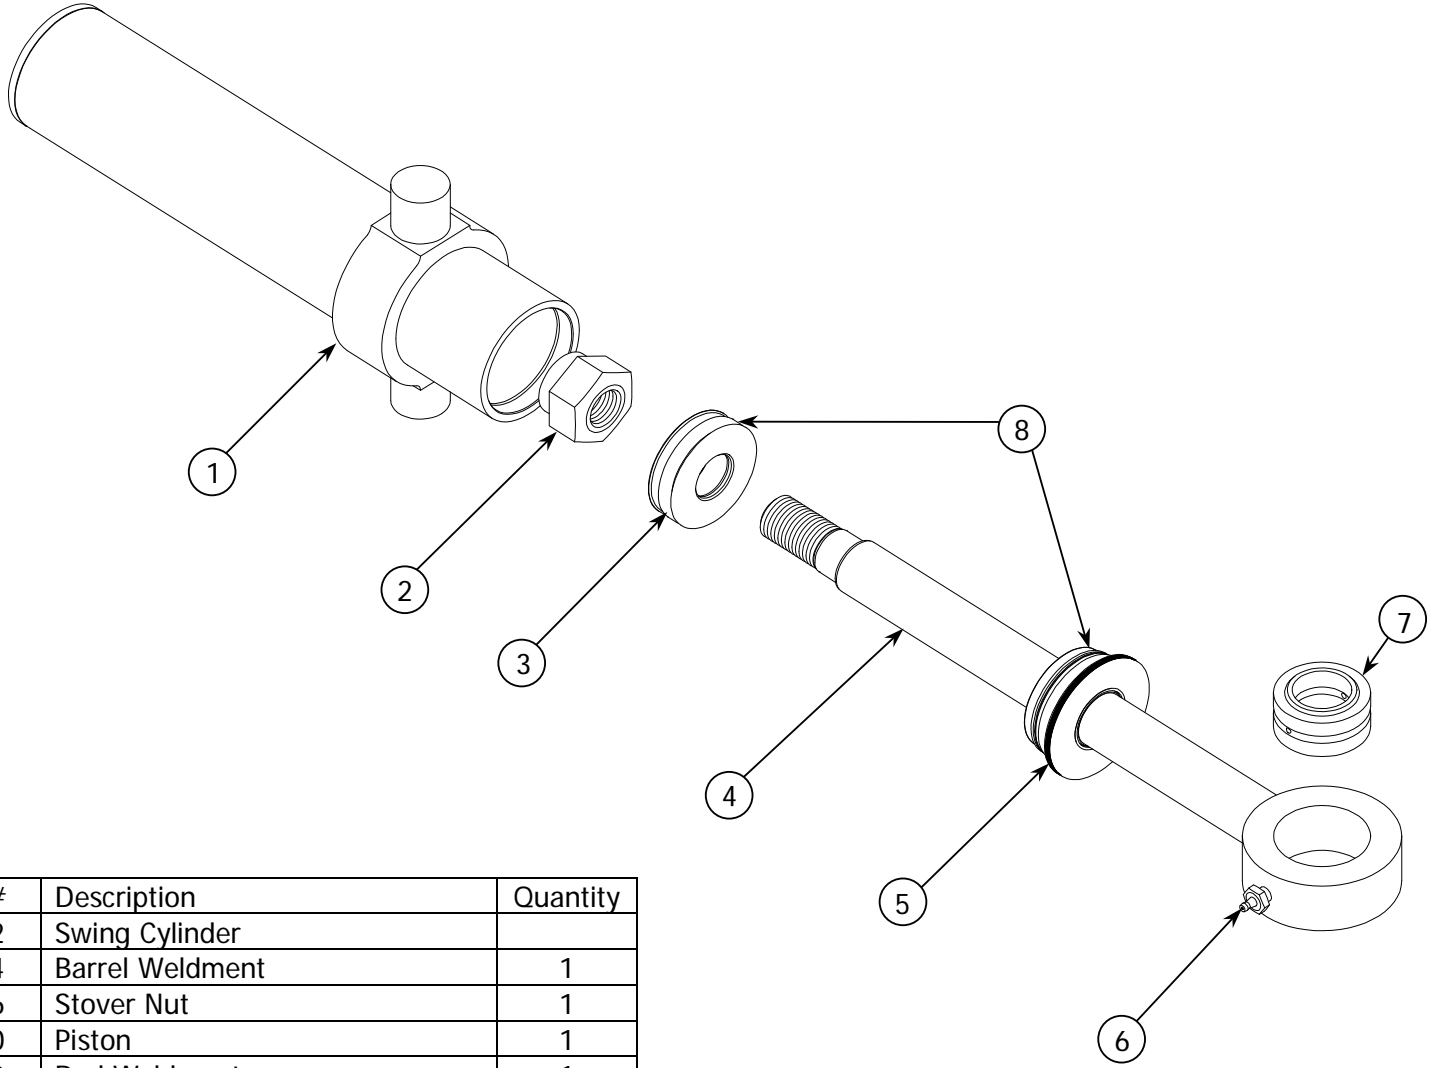

Item #	Part #	Description	Quantity
	12232	Swing Cylinder	
1	12214	Barrel Weldment	1
2	10726	Stover Nut	1
3	12300	Piston	1
4	12318	Rod Weldment	1
5	12250	Gland	1
6	80680	Grease Fitting	1
7	15459	Swivel Bushing	1
8	12495	Seal Kit	1