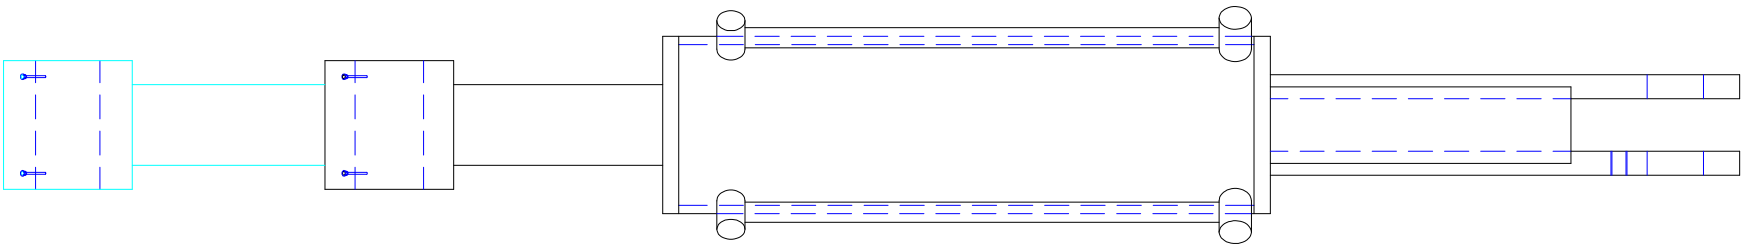

Item #	Part #	Description	Quantity
	12243	Attitude Cylinder (1 per unit)	
1	12225	Barrel Weldment	1
2		Stover Nut	1
3	12311	Piston	1
4	12329	Rod Weldment	1
5	12261	Gland	1
6	12025	Bushing	2
7	80680	Grease Fitting	1
8	12492	Seal Kit	1