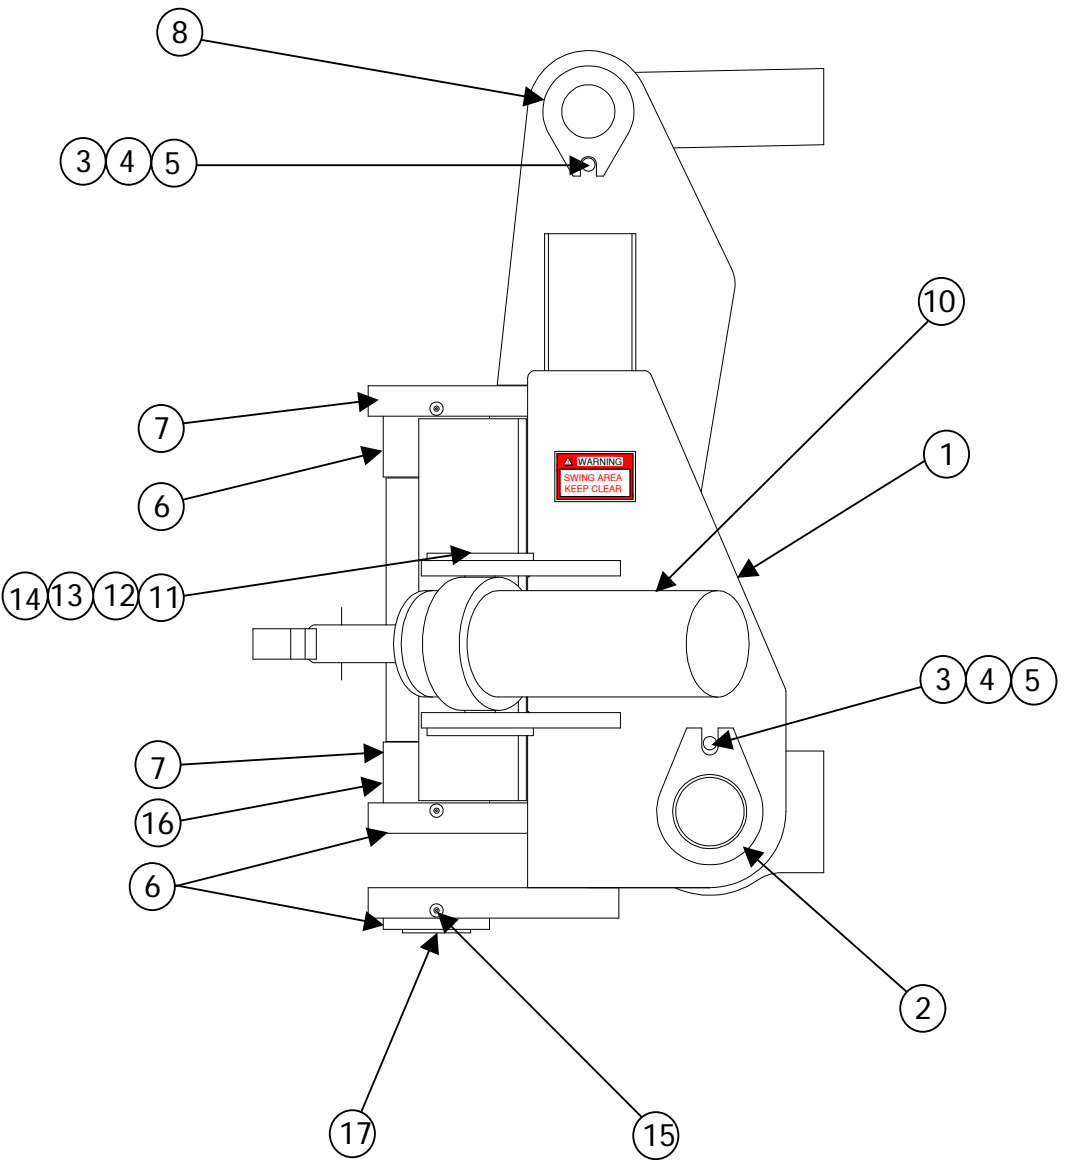

Item #	Part #	Description	Quantity
1		Backplate Assembly (Varies)	1
2	15459	Swivel Bushing	2
3	80682	Grease Fitting	4
4	12231	Swing Cylinder	2
5	16044	Retainer Plate	2
6	15178	Bushing	4
7	12288	Pin Assembly	2
8	114862	Bushing	6
9	80089	Bolt	6
10	80581	SAE Washer	6
11	12269	Pin Assembly	2

Item #	Part #	Description	Quantity
1	40369	Front Mast Weldment	1
2	15459	Swivel Bushing	2
3	12231	Swing Cylinder	2
4	80682	Grease Fitting	4
5	80582	SAE Washer	24
6	80110	Bolt	24
7	12975	Swing Cylinder Trunion	4
8	80157	Bolt	3
9	80584	SAE Washer	3
10	114851	Bushing	3
11	12287	Pin Assembly	2
12	12278	Pin Assembly	1
13	15179	Bushing	4
14	12003	Swivel Bushing	1
15	13414	Main Lift Cylinder Trunion	2
16	15181	Bushing	4
17	12235	Main Lift Cylinder	1
18	15178	Bushing	2
19	80680	Grease Fitting	7

Item #	Part #	Description	Quantity
1	12243	Upper Link	1
2	12006	Bushing	1
3	12025	Bushing	1
4	80680	Grease Fitting	2
5	16320	Decal- HSIII	1

Item #	Part #	Description	Quantity
1	40371	Lower Link Weldment	1
2	15178	Bushing	4
3	80682	Grease Fitting	4
4	13505	Guard- hyd. tube	3
5	80578	SAE Washer	6
6	80039	Bolt	6
7	80502	Nut-3/8	6
8	12271	Pin Assembly	2
9	80157	Bolt	2
10	80584	SAE Washer	2
11	114851	Bushing	2
12	80680	Grease Fitting	2

Item #	Part #	Description	Quantity
1	40372	Rear Mast Weldment	1
2	12286	Rear Mast Pin	2
3	114851	Bushings	3
4	80157	Bolt	3
5	80584	SAE Washer	3
7	15177	Bushing	3
8	15178	Bushing	2
9	12281	Pin Assembly	1
10	12239	Rear Swing Cylinder	2
11	12975	Trunion	4
12	15179	Bushing	4
13	80110	Bolt	16
14	80582	SAE Washer	16
15	80680	Grease Fitting	7
16	80682	Grease Fitting	4
17	16044	Retainer Plate	1