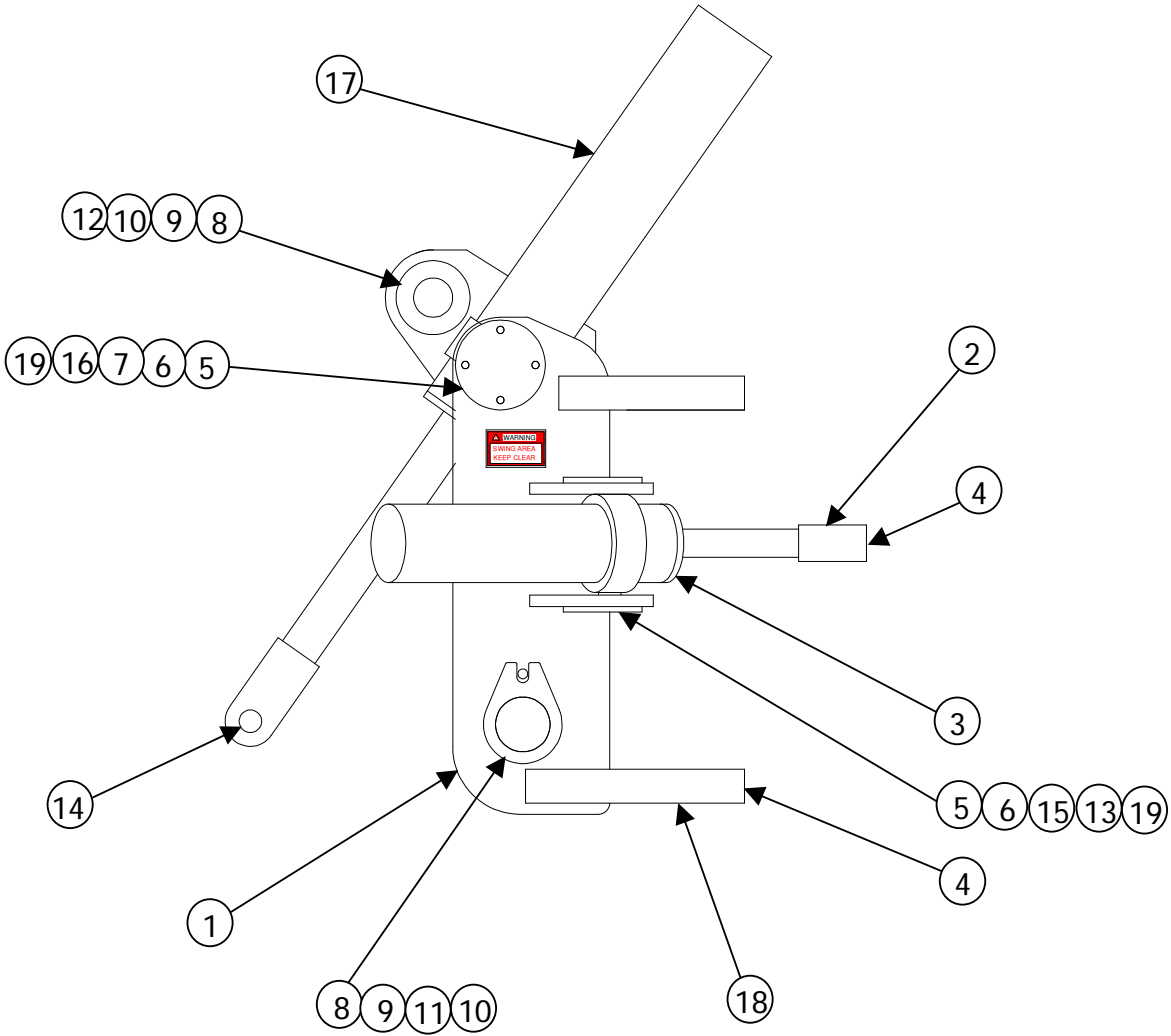

Item #	Part #	Description	Quantity
1		Backplate Assembly (Varies)	1
2	15459	Swivel Bushing	2
3	80682	Grease Fitting	4
4	12231	Swing Cylinder	2
5	16044	Retainer Plate	2
6	15178	Bushing	4
7	12288	Pin Assembly	2
8	114862	Bushing	6
9	80089	Bolt	6
10	80581	SAE Washer	6
11	12269	Pin Assembly	2

Item #	Part #	Description	Quantity
1	40369	Front Mast Weldment	1
2	15459	Swivel Bushing	2
3	12231	Swing Cylinder	2
4	80682	Grease Fitting	4
5	80582	SAE Washer	24
6	80110	Bolt	24
7	12975	Swing Cylinder Trunion	4
8	80157	Bolt	3
9	80584	SAE Washer	3
10	114851	Bushing	3
11	12287	Pin Assembly	2
12	12278	Pin Assembly	1
13	15179	Bushing	4
14	12003	Swivel Bushing	1
15	13414	Main Lift Cylinder Trunion	2
16	15181	Bushing	4
17	12235	Main Lift Cylinder	1
18	15178	Bushing	2
19	80680	Grease Fitting	7

Item #	Part #	Description	Quantity
1	12243	Upper Link	1
2	12006	Bushing	1
3	12025	Bushing	1
4	80680	Grease Fitting	2
5	16320	Decal- HSIII	1

Item #	Part #	Description	Quantity
1	40371	Lower Link Weldment	1
2	15178	Bushing	4
3	80682	Grease Fitting	4
4	13505	Guard- hyd. tube	3
5	80578	SAE Washer	6
6	80039	Bolt	6
7	80502	Nut-3/8	6
8	12271	Pin Assembly	2
9	80157	Bolt	2
10	80584	SAE Washer	2
11	114851	Bushing	2
12	80680	Grease Fitting	2

Item #	Part #	Description	Quantity
1	40372	Rear Mast Weldment	1
2	12286	Rear Mast Pin	2
3	114851	Bushings	3
4	80157	Bolt	3
5	80584	SAE Washer	3
7	15177	Bushing	3
8	15178	Bushing	2
9	12281	Pin Assembly	1
10	12239	Rear Swing Cylinder	2
11	12975	Trunion	4
12	15179	Bushing	4
13	80110	Bolt	16
14	80582	SAE Washer	16
15	80680	Grease Fitting	7
16	80682	Grease Fitting	4
17	16044	Retainer Plate	1