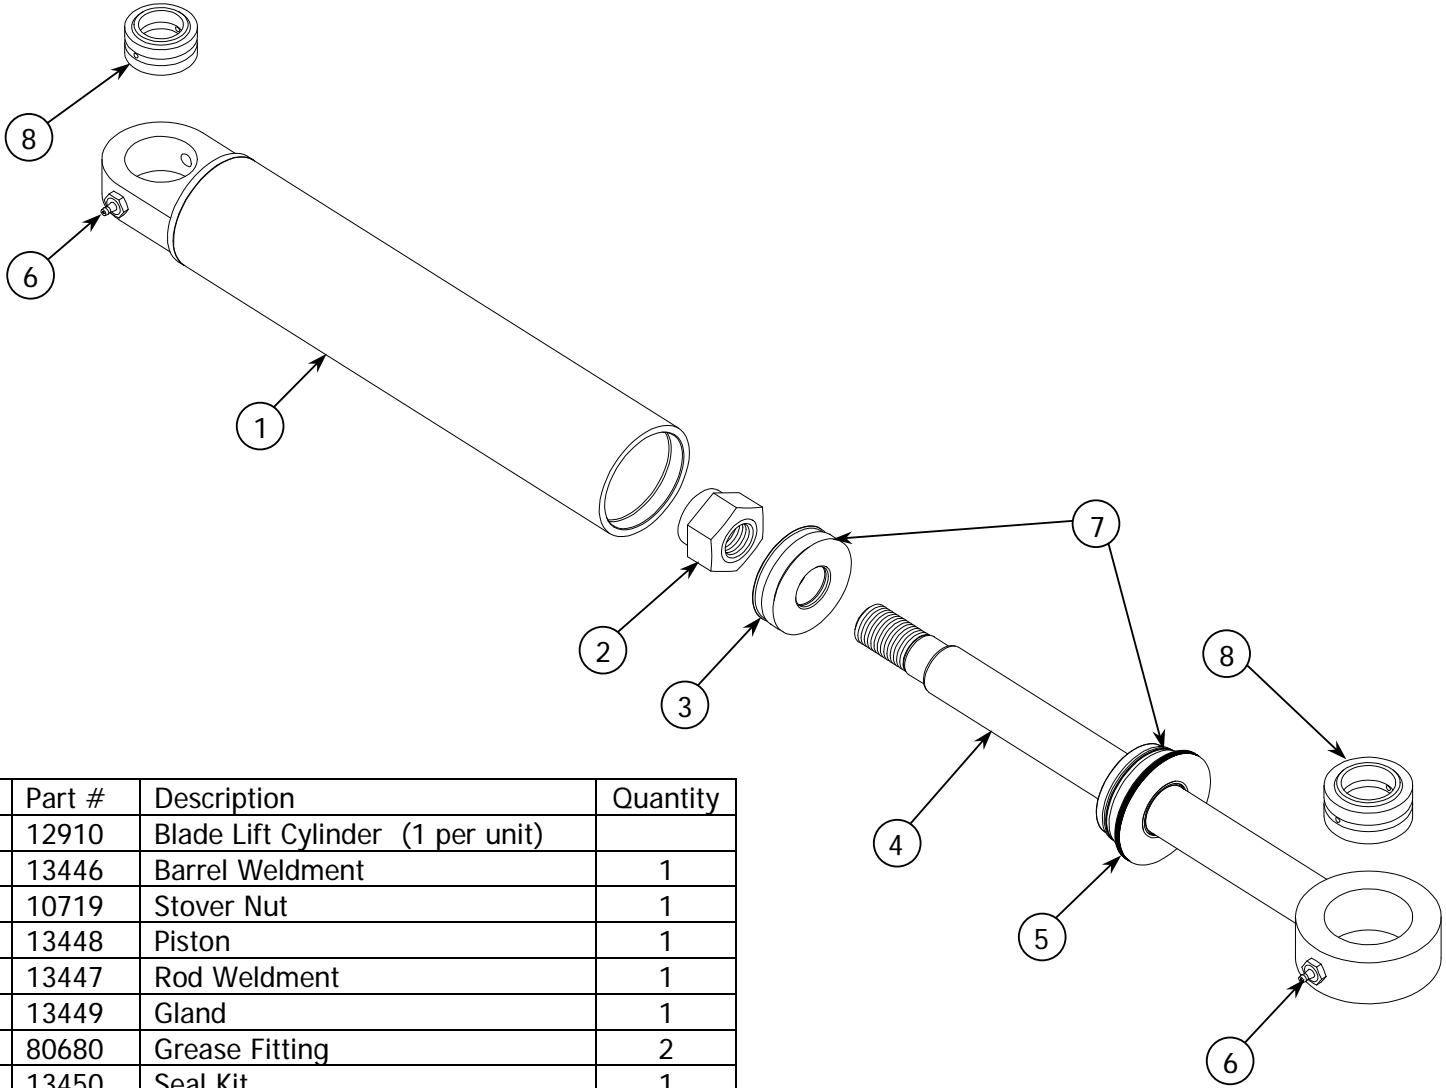

Item #	Part #	Description	Quantity
	12910	Blade Lift Cylinder (1 per unit)	
1	13446	Barrel Weldment	1
2	10719	Stover Nut	1
3	13448	Piston	1
4	13447	Rod Weldment	1
5	13449	Gland	1
6	80680	Grease Fitting	2
7	13450	Seal Kit	1
8	12981	Swivel Bushing	2