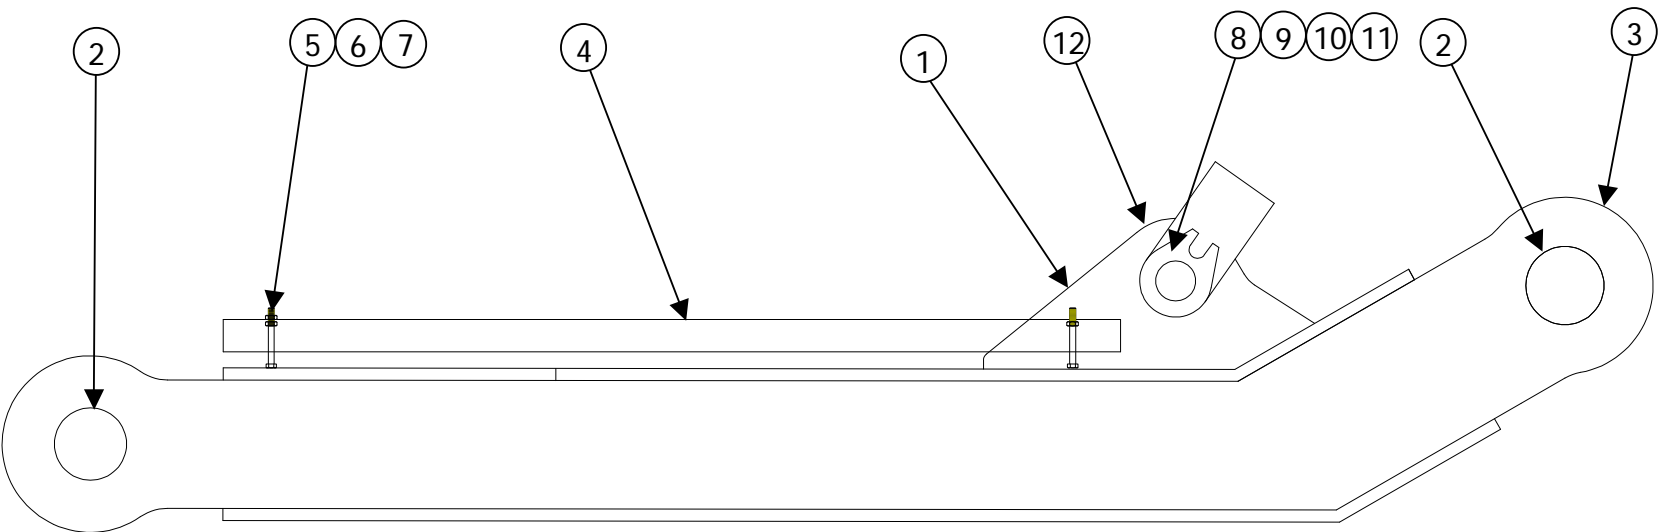

Item #	Part #	Description	Quantity
1		Backplate Assembly (Varies)	1
2	15459	Swivel Bushing	2
3	80682	Grease Fitting	4
4	12231	Swing Cylinder	2
5	16044	Retainer Plate	2
6	15178	Bushing	4
7	12288	Pin Assembly	2
8	114862	Bushing	6
9	80089	Bolt	6
10	80581	SAE Washer	6
11	12269	Pin Assembly	2

Item #	Part #	Description	Quantity
1	40369	Front Mast Weldment	1
2	15459	Swivel Bushing	2
3	12231	Swing Cylinder	2
4	80682	Grease Fitting	4
5	80582	SAE Washer	24
6	80110	Bolt	24
7	12975	Swing Cylinder Trunion	4
8	80157	Bolt	3
9	80584	SAE Washer	3
10	114851	Bushing	3
11	12287	Pin Assembly	2
12	12278	Pin Assembly	1
13	15179	Bushing	4
14	12003	Swivel Bushing	1
15	13414	Main Lift Cylinder Trunion	2
16	15181	Bushing	4
17	12235	Main Lift Cylinder	1
18	15178	Bushing	2
19	80680	Grease Fitting	7

Item #	Part #	Description	Quantity
1	12243	Upper Link	1
2	12006	Bushing	1
3	12025	Bushing	1
4	80680	Grease Fitting	2
5	16320	Decal- HSIII	1

Item #	Part #	Description	Quantity
1	40371	Lower Link Weldment	1
2	15178	Bushing	4
3	80682	Grease Fitting	4
4	13505	Guard- hyd. tube	3
5	80578	SAE Washer	6
6	80039	Bolt	6
7	80502	Nut-3/8	6
8	12271	Pin Assembly	2
9	80157	Bolt	2
10	80584	SAE Washer	2
11	114851	Bushing	2
12	80680	Grease Fitting	2