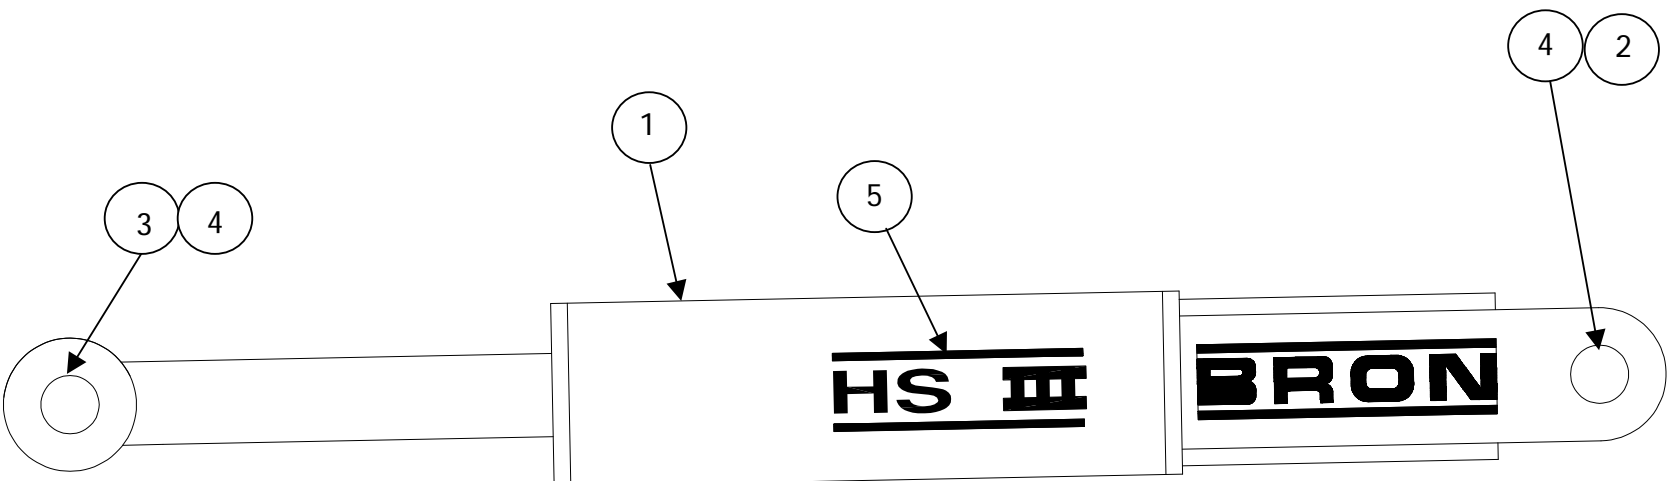

Item #	Part #	Description	Quantity
1	12243	Upper Link	1
2	12006	Bushing	1
3	12025	Bushing	1
4	80680	Grease Fitting	2
5	16320	Decal- HSIII	1