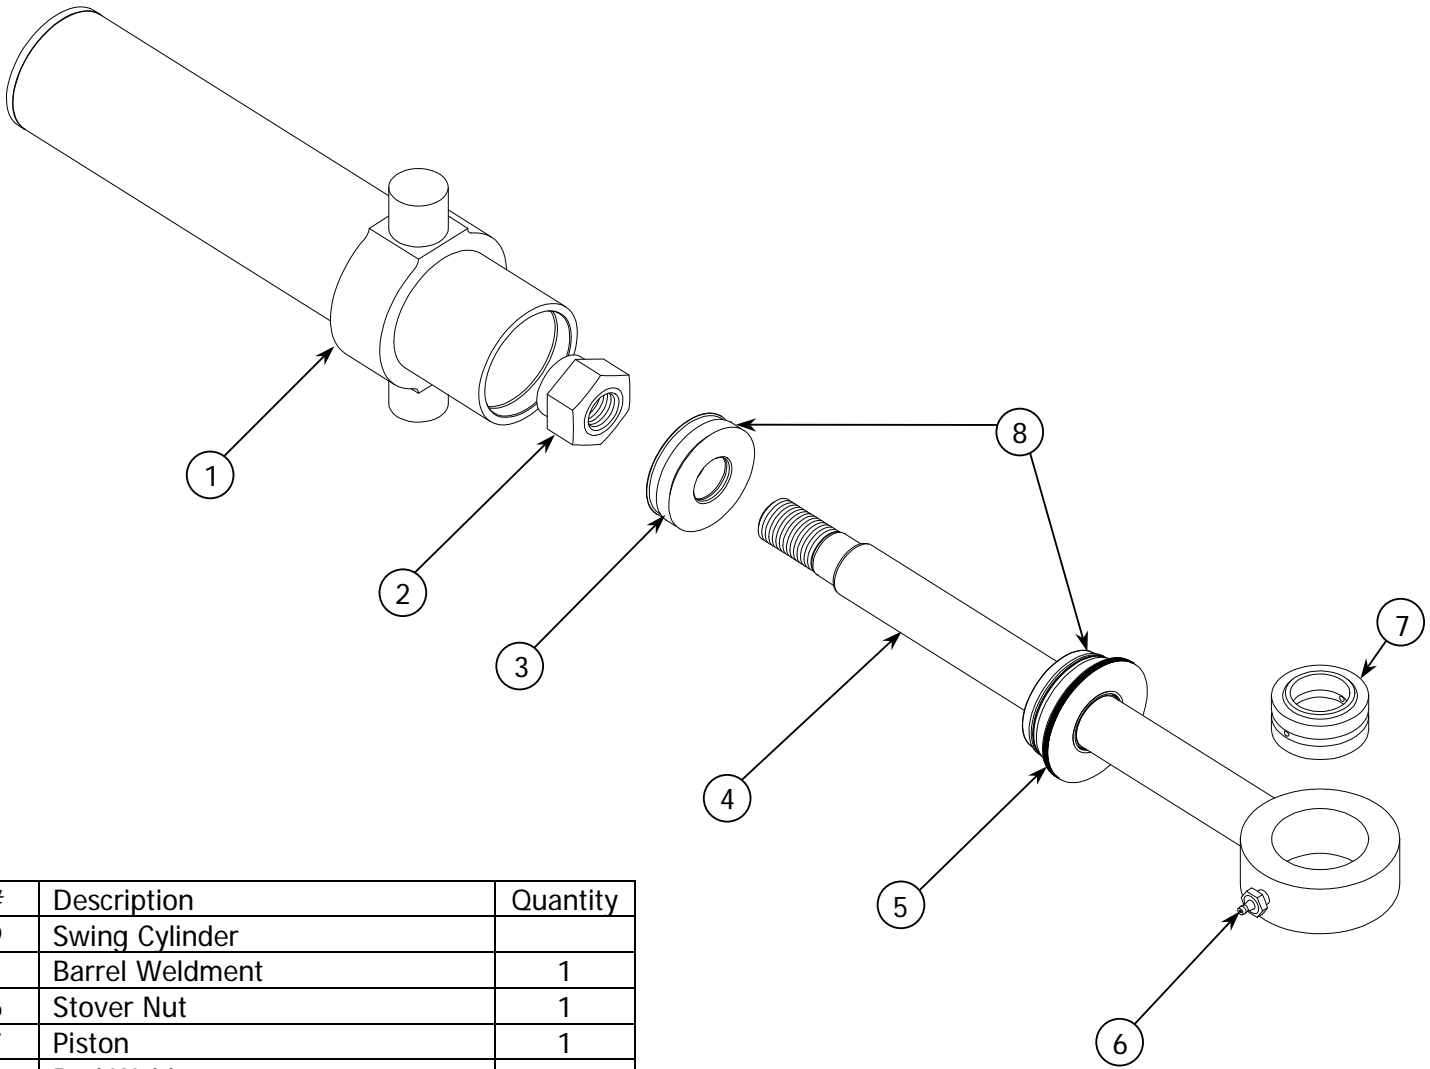

Item #	Part #	Description	Quantity
	12239	Swing Cylinder	
1	12221	Barrel Weldment	1
2	12476	Stover Nut	1
3	12307	Piston	1
4	12325	Rod Weldment	1
5	12257	Gland	1
6	80680	Grease Fitting	1
7	15459	Swivel Bushing	1
8	12487	Seal Kit	1