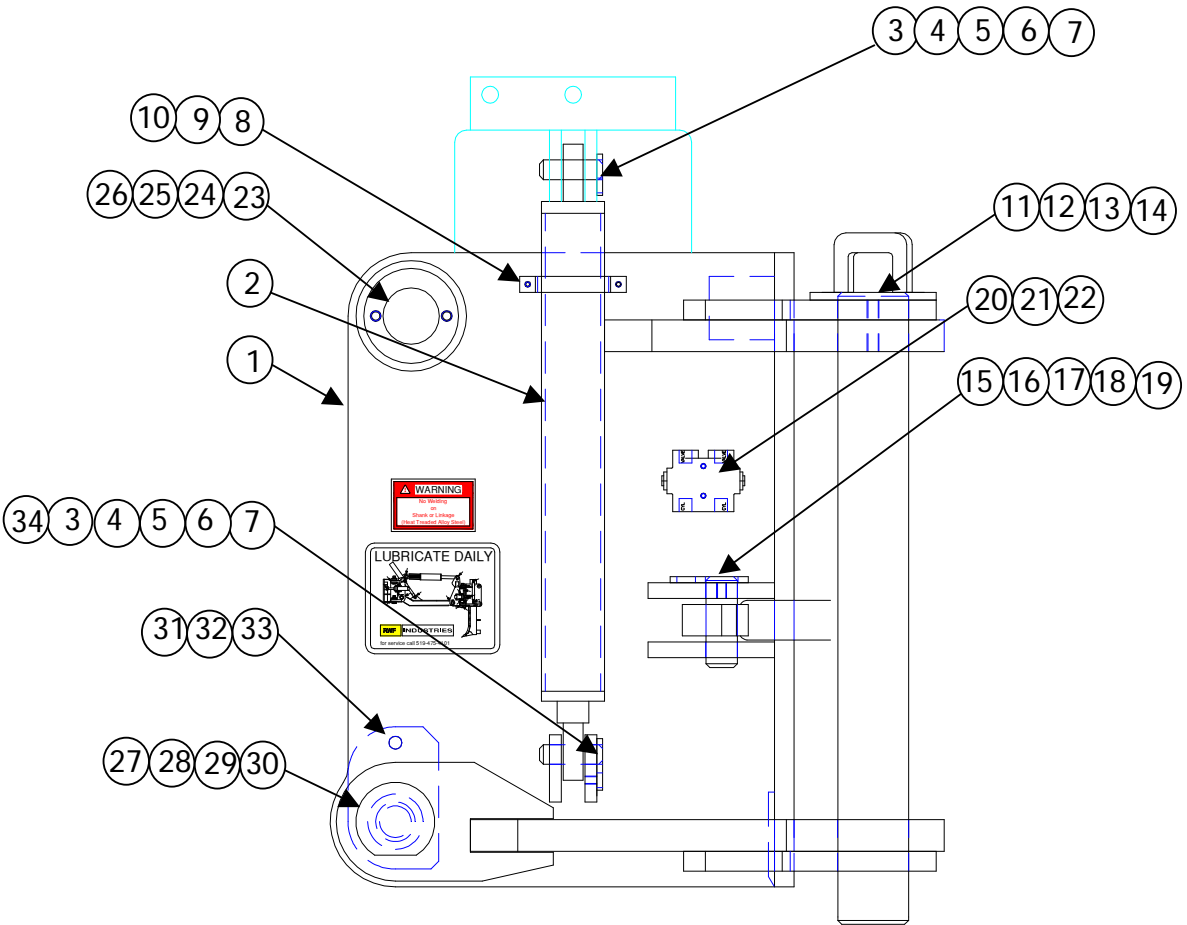

Item #	Part #	Description	Quantity
1		Backplate Assembly (Varies)	1
2	15459	Swivel Bushing	2
3	80682	Grease Fitting	4
4	12231	Swing Cylinder	2
5	16044	Retainer Plate	2
6	15178	Bushing	4
7	12288	Pin Assembly	2
8	114862	Bushing	6
9	80089	Bolt	6
10	80581	SAE Washer	6
11	12269	Pin Assembly	2

Item #	Part #	Description	Quantity
1	40369	Front Mast Weldment	1
2	15459	Swivel Bushing	2
3	12231	Swing Cylinder	2
4	80682	Grease Fitting	4
5	80582	SAE Washer	24
6	80110	Bolt	24
7	12975	Swing Cylinder Trunion	4
8	80157	Bolt	3
9	80584	SAE Washer	3
10	114851	Bushing	3
11	12287	Pin Assembly	2
12	12278	Pin Assembly	1
13	15179	Bushing	4
14	12003	Swivel Bushing	1
15	13414	Main Lift Cylinder Trunion	2
16	15181	Bushing	4
17	12235	Main Lift Cylinder	1
18	15178	Bushing	2
19	80680	Grease Fitting	7

Item #	Part #	Description	Quantity
1	12243	Upper Link	1
2	12006	Bushing	1
3	12025	Bushing	1
4	80680	Grease Fitting	2
5	16320	Decal- HSIII	1

Item #	Part #	Description	Quantity
1	40371	Lower Link Weldment	1
2	15178	Bushing	4
3	80682	Grease Fitting	4
4	13505	Guard- hyd. tube	3
5	80578	SAE Washer	6
6	80039	Bolt	6
7	80502	Nut-3/8	6
8	12271	Pin Assembly	2
9	80157	Bolt	2
10	80584	SAE Washer	2
11	114851	Bushing	2
12	80680	Grease Fitting	2

Item #	Part #	Description	Quantity
1	40372	Rear Mast Weldment	1
2	12286	Rear Mast Pin	2
3	114851	Bushings	3
4	80157	Bolt	3
5	80584	SAE Washer	3
7	15177	Bushing	3
8	15178	Bushing	2
9	12281	Pin Assembly	1
10	12239	Rear Swing Cylinder	2
11	12975	Trunion	4
12	15179	Bushing	4
13	80110	Bolt	16
14	80582	SAE Washer	16
15	80680	Grease Fitting	7
16	80682	Grease Fitting	4
17	16044	Retainer Plate	1