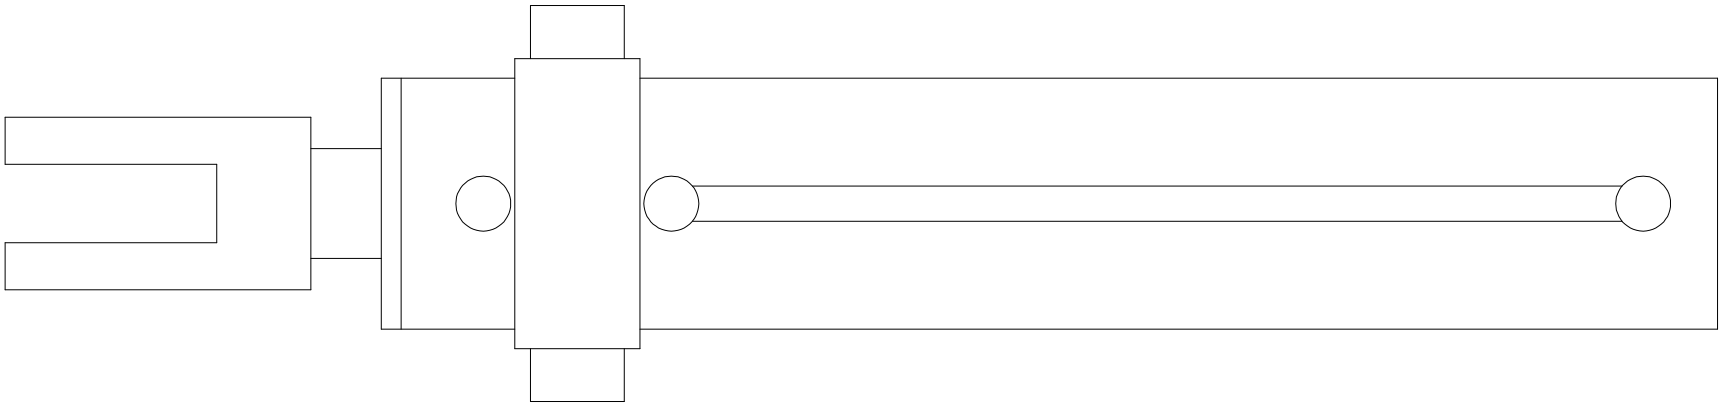

Item #	Part #	Description	Quantity
	12235	Main Lift Cylinder	
1	12217	Barrel Weldment	1
2		Stover Nut	1
3	12303	Piston	1
4	12321	Rod Weldment	1
5	12253	Gland	1
6	12005	Bushing	2
7	80680	Grease Fitting	1
8	12488	Seal Kit	1