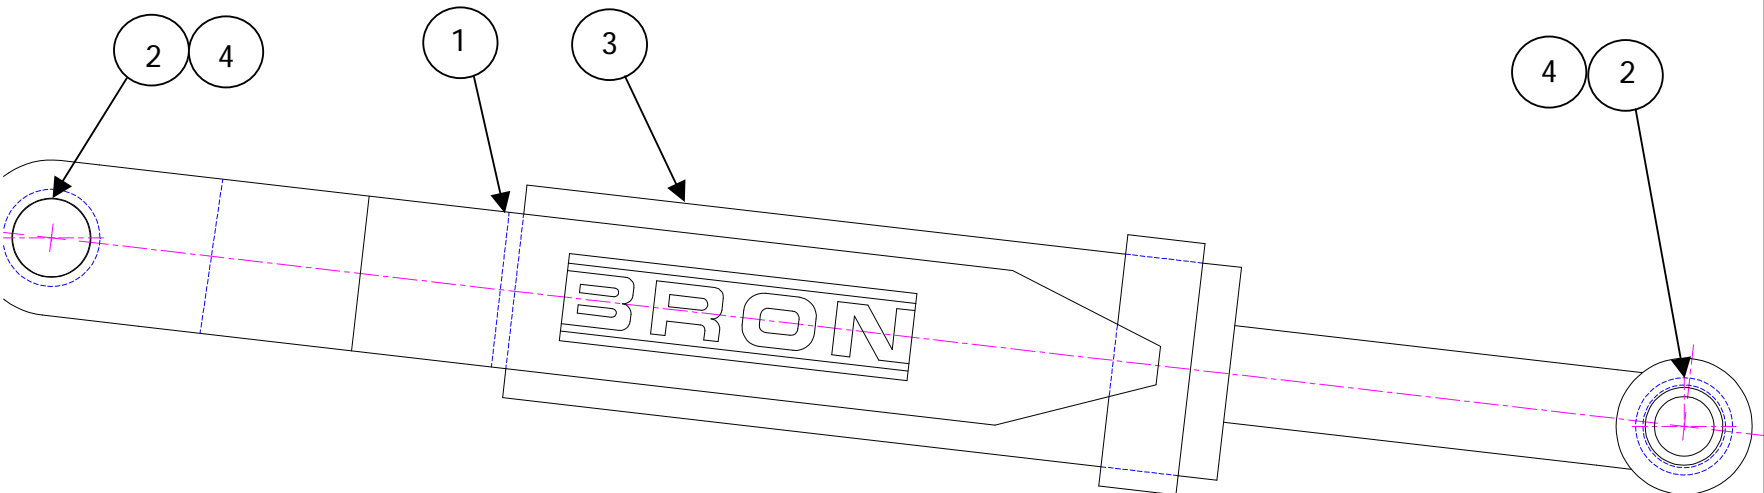

Item #	Part #	Description	Quantity
1	40364	Upper Link	1
2	15176	Bushing	4
3	12242	Cylinder	1
4	80680	Grease Fitting	4