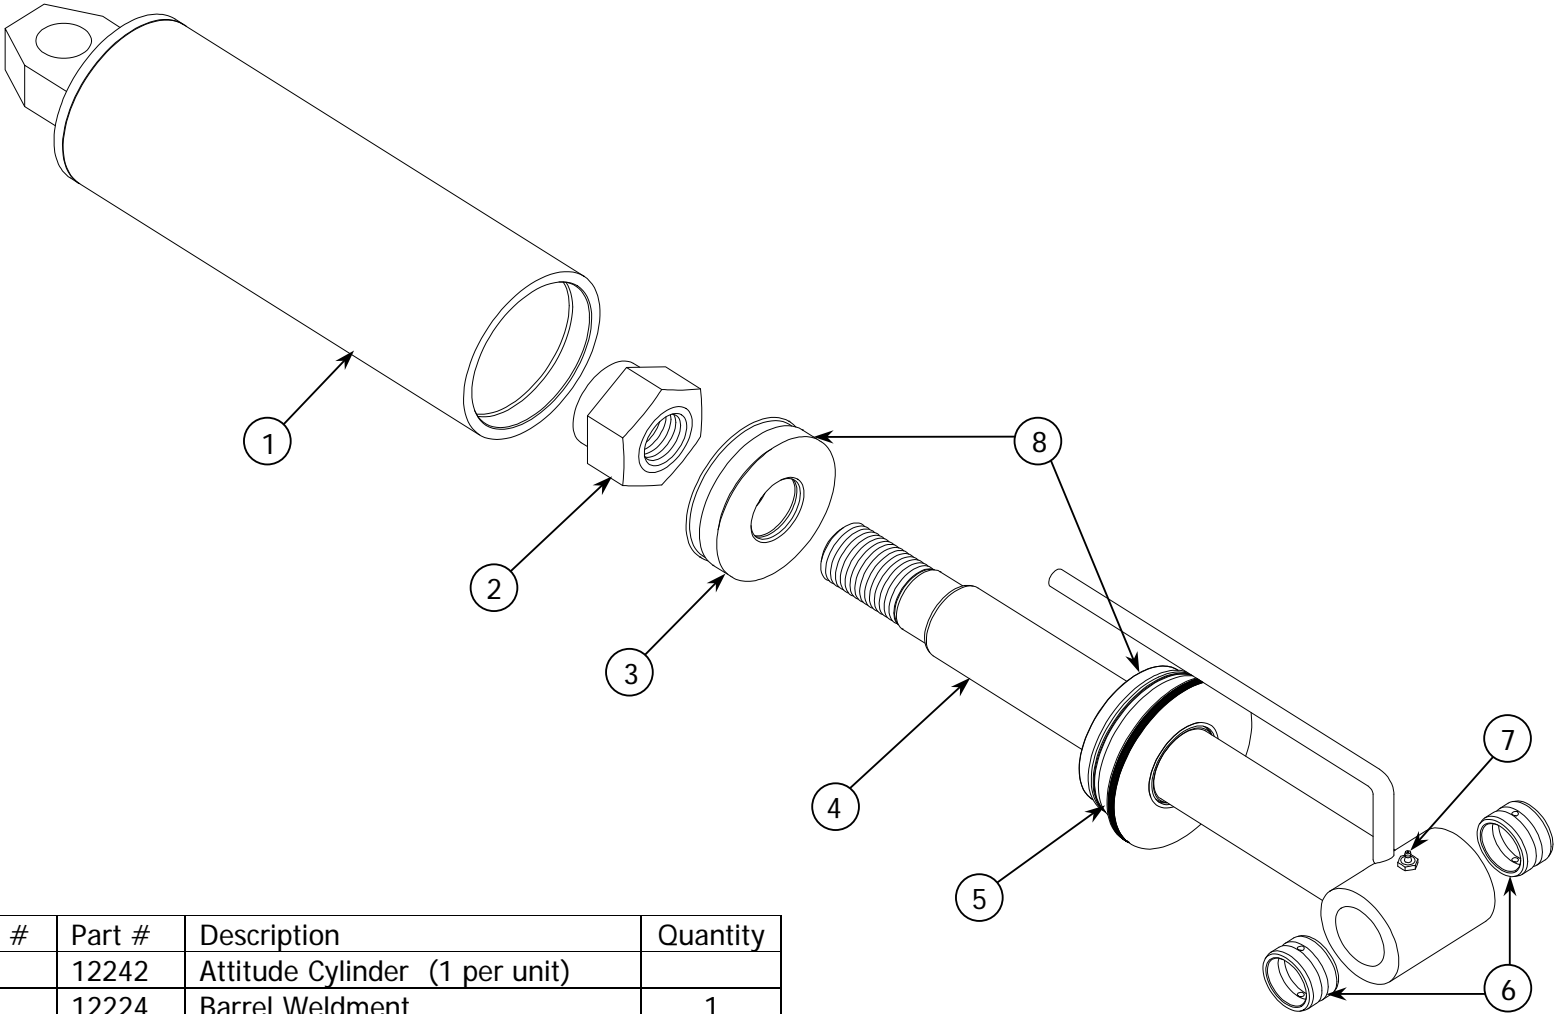

Item #	Part #	Description	Quantity
	12242	Attitude Cylinder (1 per unit)	
1	12224	Barrel Weldment	1
2		Stover Nut	1
3	12310	Piston	1
4	12328	Rod Weldment	1
5	12260	Gland	1
6	15176	Bushing	2
7	80680	Grease Fitting	1
8	12492	Seal Kit	1