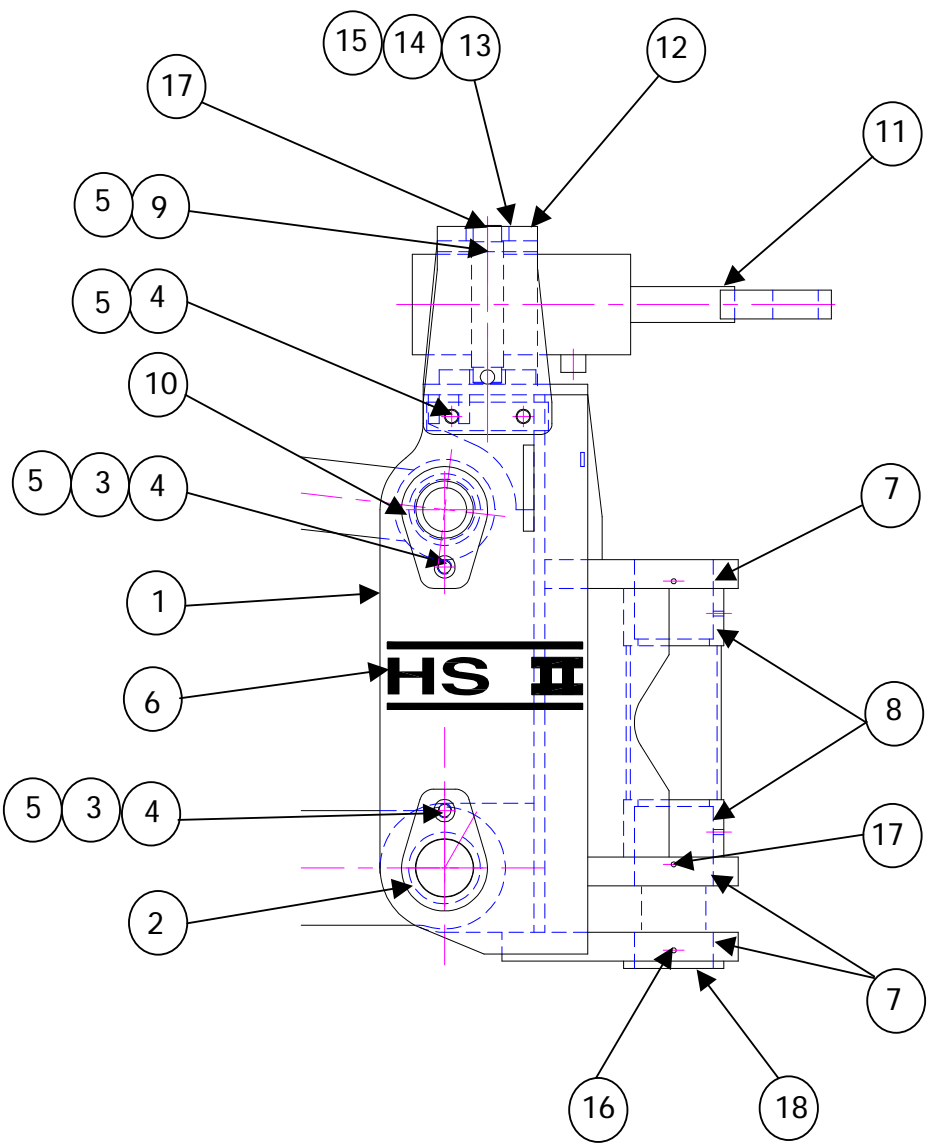

BRON STATIC PLOW

Item #	Part #	Description	Quantity
1		Backplate Assembly (Varies)	1
2	15459	Swivel Bushing	2
3	80680	Grease Fitting	2
4	12230	Swing Cylinder	2
5	16044	Retainer Plate	3
6	15178	Bushing	4
7	15177	Bushing	1
8	12289	Pin Assembly	1
9	114858	Bushing	3
10	80582	SAE Washer	3
11	80110	Bolt	3
12	80090	Bolt	2
13	80581	SAE Washer	2
14	115057	Bushing	2
15	12270	Pin Assembly	2

Item #	Part #	Description	Quantity
1	40363	Front Mast Weldment	1
2	15459	Swivel Bushing	2
3	12229	Swing Cylinder	2
4	80680	Grease Fitting	7
5	80582	SAE Washer	24
6	80110	Bolt	16
7	12975	Swing Cylinder Trunion	4
8	80157	Bolt	4
9	80584	SAE Washer	4
10	114851	Bushing	4
11	12283	Pin Assembly	2
12	117128	Pin Assembly	2
13	15179	Bushing	4
14	12005	Swivel Bushing	1
15	13412	Main Lift Cylinder Trunion	2
16	15181	Bushing	2
17	12234	Main Lift Cylinder	1
18	15178	Bushing	2
19	80111	Bolt	8
20	80682	Grease Fitting	2

Item #	Part #	Description	Quantity
1	40364	Upper Link	1
2	15176	Bushing	4
3	12242	Cylinder	1
4	80680	Grease Fitting	4

Item #	Part #	Description	Quantity
1	40365	Lower Link Weldment	1
2	15176	Bushing	4
3	80682	Grease Fitting	4
4	13504	Guard- hyd. tube	2
5	80578	SAE Washer	4
6	80039	Bolt	4
7	80502	Nut-3/8	4
8	12275	Pin Assembly	1
9	80157	Bolt	1
10	80584	SAE Washer	1
11	114851	Bushing	1

Item #	Part #	Description	Quantity
1	30343	Blade Holder Weldment	1
2	12910	Blade Lift Cylinder	2
3	12981	Bushing Swivel	4
4	12977	Pin Asm	4
5	115800	Bushing	4
6	80069	Bolt	4
7	80580	SAE Washer	4
8	13175	Guard	2
9	80015	Bolt	4
10	80564	Lock Washer	4
11	12290	Blade Holder Pin	1
12	114858	Bushing	3
13	80111	Bolt	3
14	80582	SAE Washer	3
15	12267	Pin Asm	2
16	15459	Swivel Bushing	2
17	115057	Bushing	2
18	80090	Bolt	4
19	80581	SAE Washer	2
20	13161	Lockout Valve	1
21	80060	Bolt	2
22	80564	Lock Washer	2