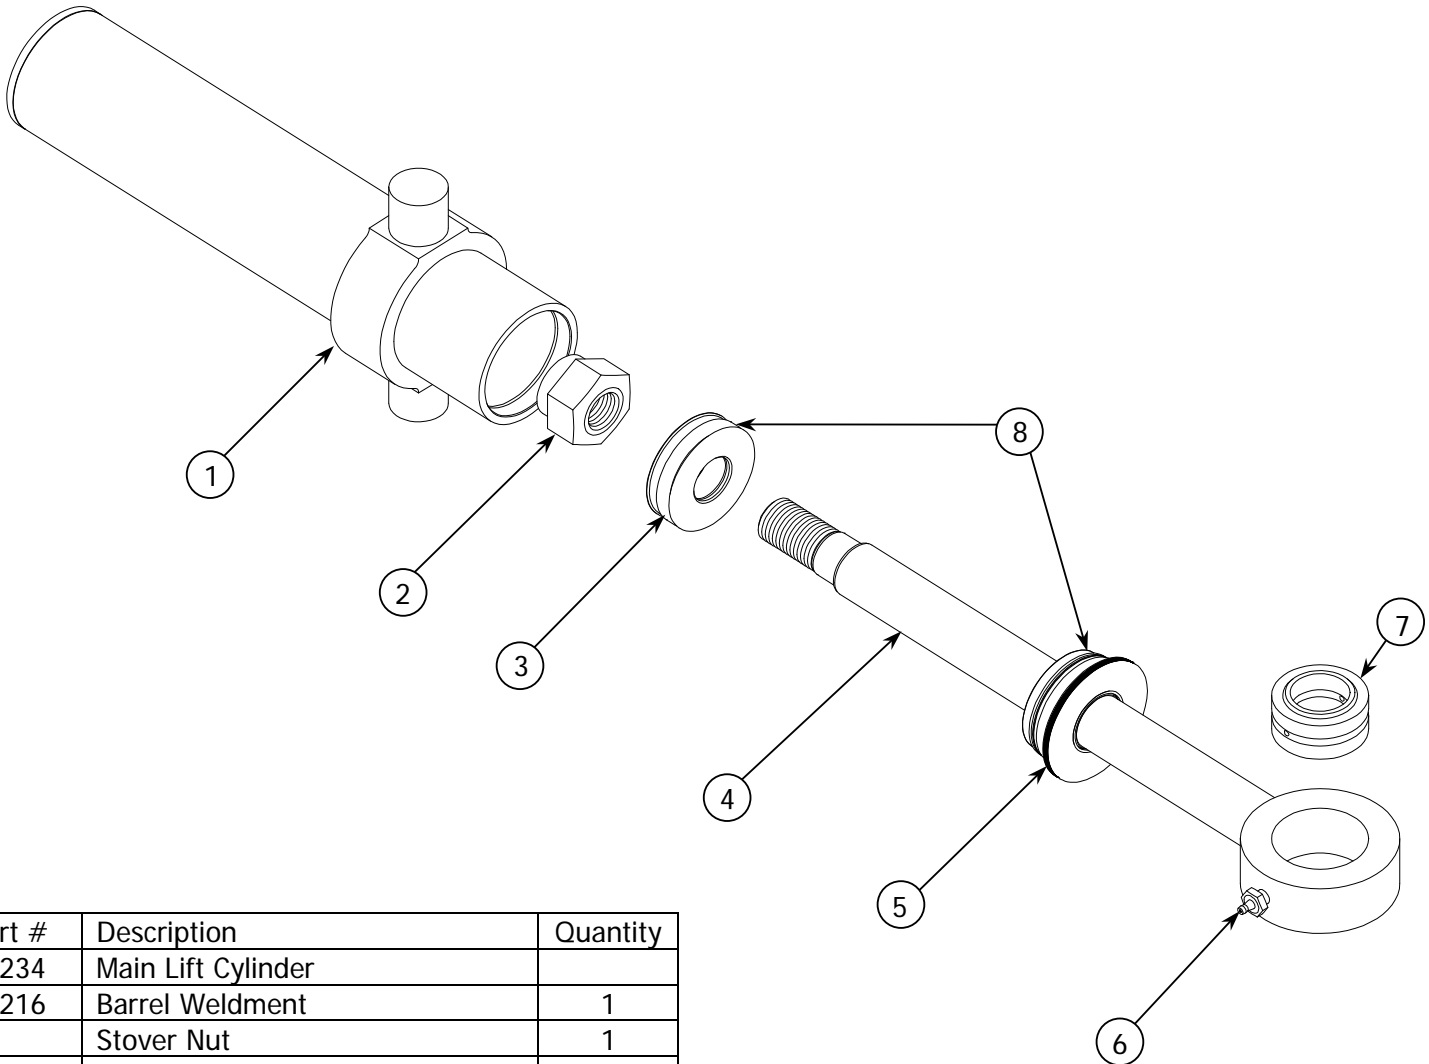

Item #	Part #	Description	Quantity
	12234	Main Lift Cylinder	
1	12216	Barrel Weldment	1
2		Stover Nut	1
3	12302	Piston	1
4	12320	Rod Weldment	1
5	12252	Gland	1
6	12005	Bushing	2
7	80680	Grease Fitting	1
8	12491	Seal Kit	1