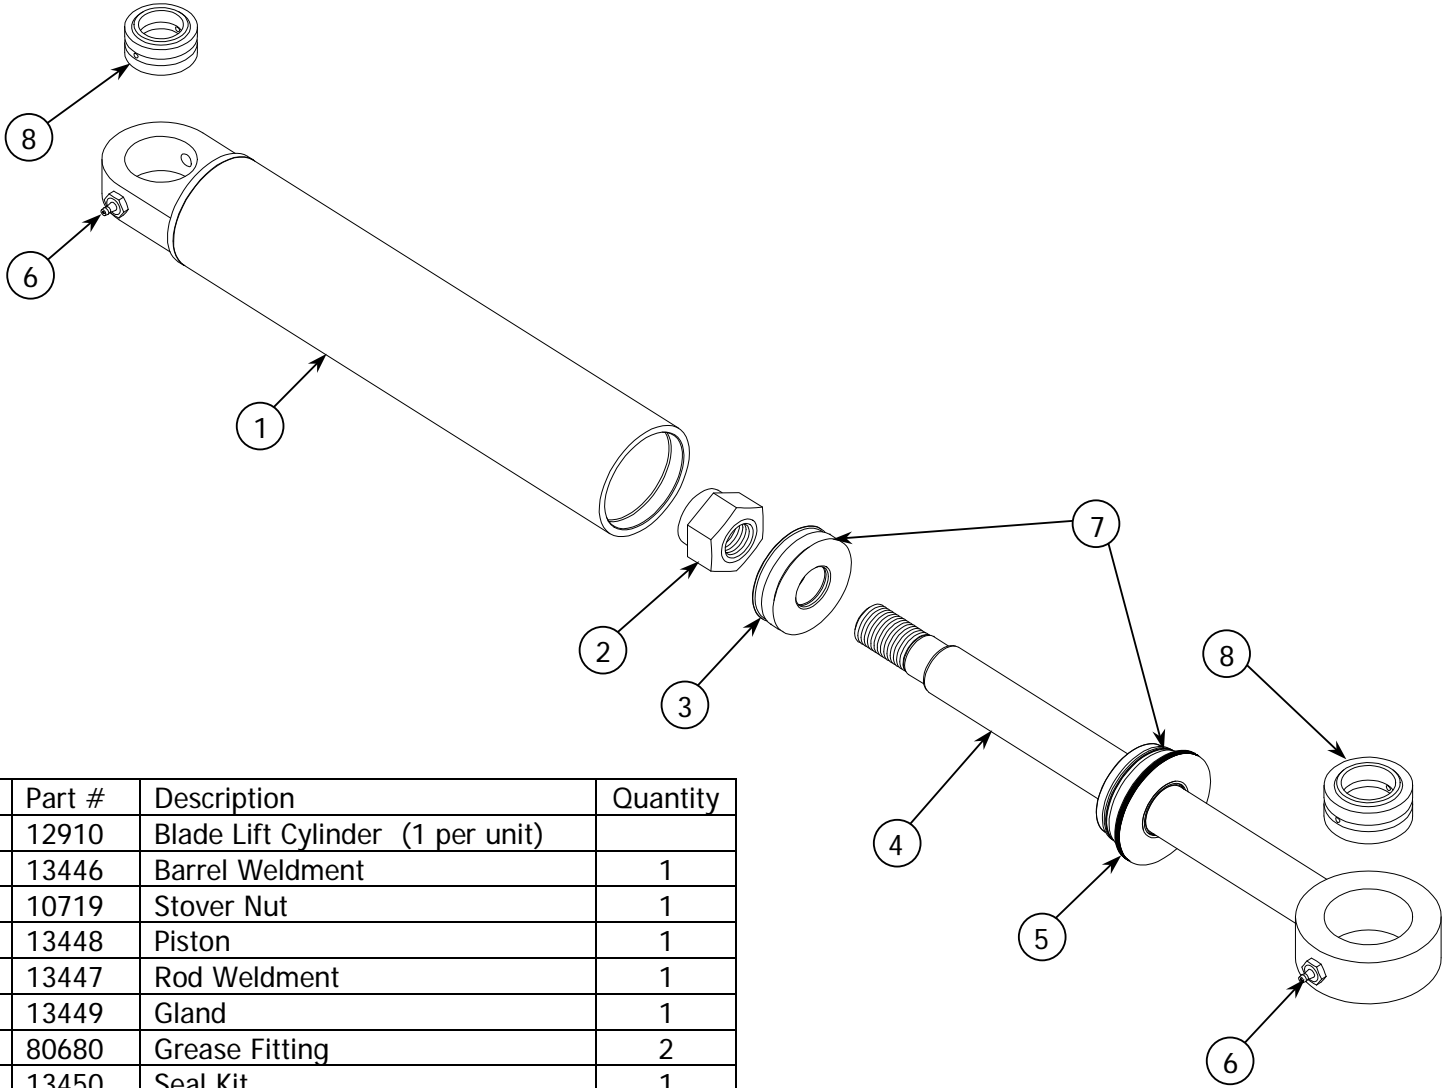

Item #	Part #	Description	Quantity
	12910	Blade Lift Cylinder (1 per unit)	
1	13446	Barrel Weldment	1
2	10719	Stover Nut	1
3	13448	Piston	1
4	13447	Rod Weldment	1
5	13449	Gland	1
6	80680	Grease Fitting	2
7	13450	Seal Kit	1
8	12981	Swivel Bushing	2