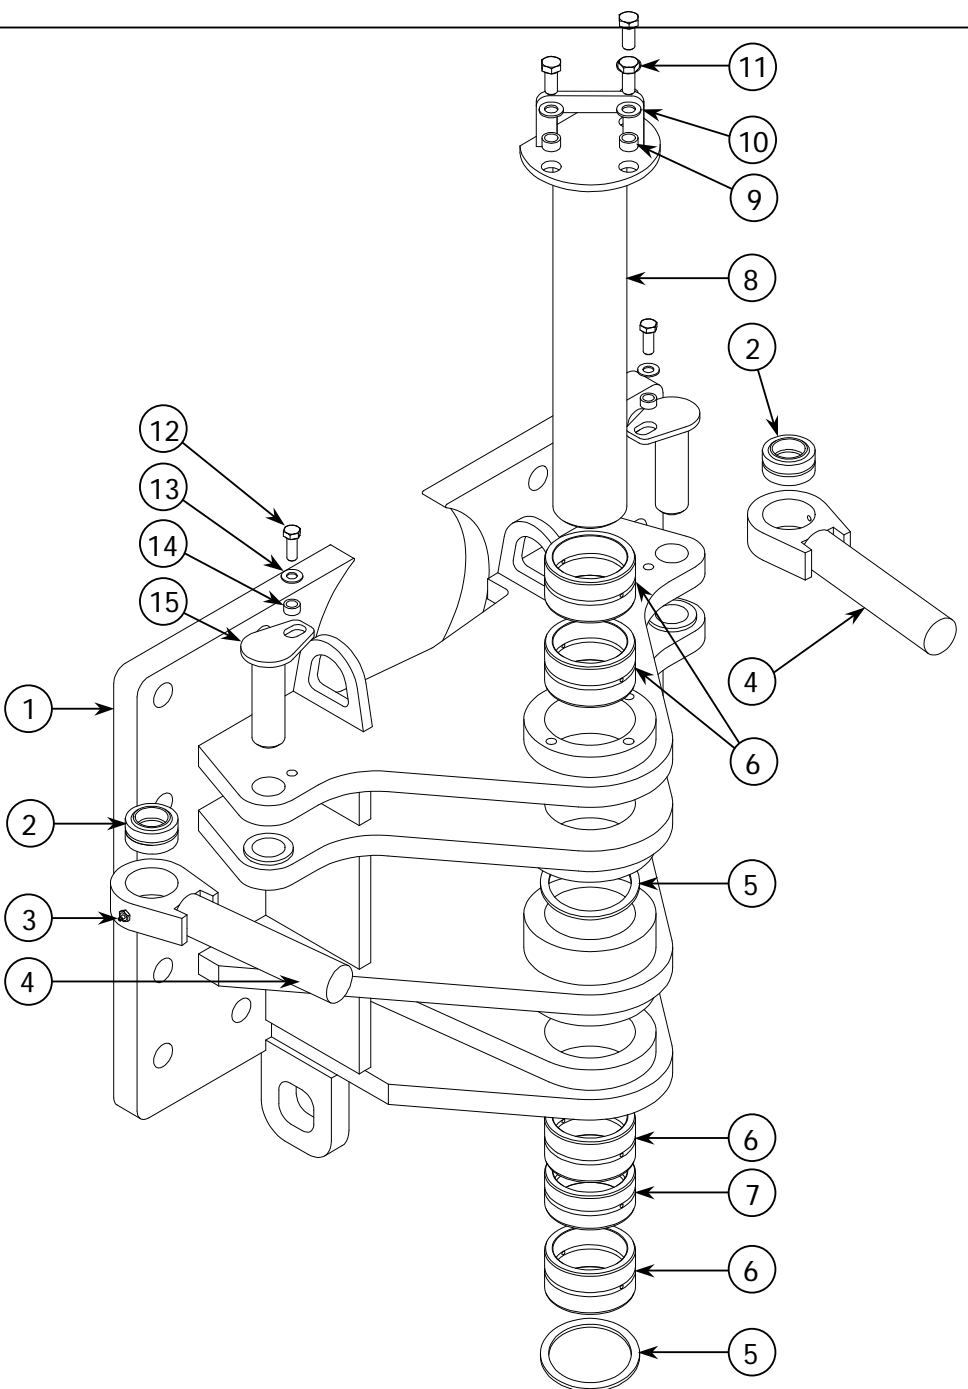

BRON STATIC PLOW

Item #	Part #	Description	Quantity
1		Backplate Assembly (Varies)	1
2	15459	Swivel Bushing	2
3	80680	Grease Fitting	2
4	12230	Swing Cylinder	2
5	16044	Retainer Plate	3
6	15178	Bushing	4
7	15177	Bushing	1
8	12289	Pin Assembly	1
9	114858	Bushing	3
10	80582	SAE Washer	3
11	80110	Bolt	3
12	80090	Bolt	2
13	80581	SAE Washer	2
14	115057	Bushing	2
15	12270	Pin Assembly	2

Item #	Part #	Description	Quantity
1	40363	Front Mast Weldment	1
2	15459	Swivel Bushing	2
3	12229	Swing Cylinder	2
4	80680	Grease Fitting	7
5	80582	SAE Washer	24
6	80110	Bolt	16
7	12975	Swing Cylinder Trunion	4
8	80157	Bolt	4
9	80584	SAE Washer	4
10	114851	Bushing	4
11	12283	Pin Assembly	2
12	117128	Pin Assembly	2
13	15179	Bushing	4
14	12005	Swivel Bushing	1
15	13412	Main Lift Cylinder Trunion	2
16	15181	Bushing	2
17	12234	Main Lift Cylinder	1
18	15178	Bushing	2
19	80111	Bolt	8
20	80682	Grease Fitting	2

Item #	Part #	Description	Quantity
1	40364	Upper Link	1
2	15176	Bushing	4
3	12242	Cylinder	1
4	80680	Grease Fitting	4

Item #	Part #	Description	Quantity
1	40365	Lower Link Weldment	1
2	15176	Bushing	4
3	80682	Grease Fitting	4
4	13504	Guard- hyd. tube	2
5	80578	SAE Washer	4
6	80039	Bolt	4
7	80502	Nut-3/8	4
8	12275	Pin Assembly	1
9	80157	Bolt	1
10	80584	SAE Washer	1
11	114851	Bushing	1

Item #	Part #	Description	Quantity
1	30343	Blade Holder Weldment	1
2	12910	Blade Lift Cylinder	2
3	12981	Bushing Swivel	4
4	12977	Pin Asm	4
5	115800	Bushing	4
6	80069	Bolt	4
7	80580	SAE Washer	4
8	13175	Guard	2
9	80015	Bolt	4
10	80564	Lock Washer	4
11	12290	Blade Holder Pin	1
12	114858	Bushing	3
13	80111	Bolt	3
14	80582	SAE Washer	3
15	12267	Pin Asm	2
16	15459	Swivel Bushing	2
17	115057	Bushing	2
18	80090	Bolt	4
19	80581	SAE Washer	2
20	13161	Lockout Valve	1
21	80060	Bolt	2
22	80564	Lock Washer	2