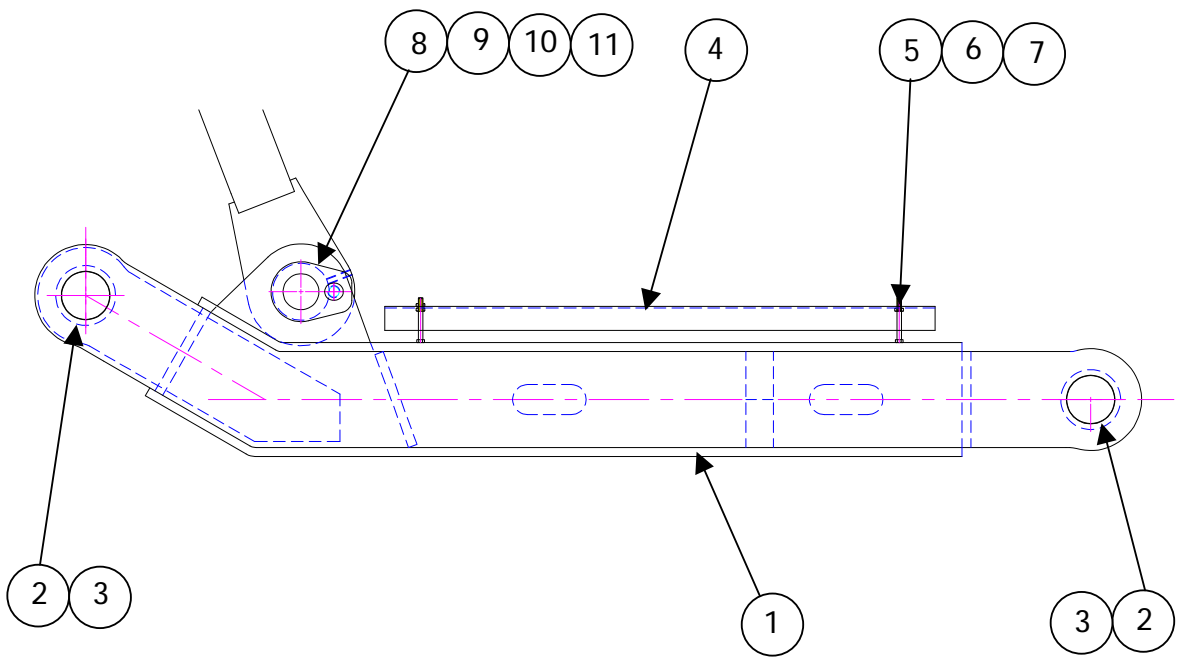

BRON STATIC PLOW

Item #	Part #	Description	Quantity
1		Backplate Assembly (Varies)	1
2	15459	Swivel Bushing	2
3	80680	Grease Fitting	2
4	12230	Swing Cylinder	2
5	16044	Retainer Plate	3
6	15178	Bushing	4
7	15177	Bushing	1
8	12289	Pin Assembly	1
9	114858	Bushing	3
10	80582	SAE Washer	3
11	80110	Bolt	3
12	80090	Bolt	2
13	80581	SAE Washer	2
14	115057	Bushing	2
15	12270	Pin Assembly	2

Item #	Part #	Description	Quantity
1	40363	Front Mast Weldment	1
2	15459	Swivel Bushing	2
3	12229	Swing Cylinder	2
4	80680	Grease Fitting	7
5	80582	SAE Washer	24
6	80110	Bolt	16
7	12975	Swing Cylinder Trunion	4
8	80157	Bolt	4
9	80584	SAE Washer	4
10	114851	Bushing	4
11	12283	Pin Assembly	2
12	117128	Pin Assembly	2
13	15179	Bushing	4
14	12005	Swivel Bushing	1
15	13412	Main Lift Cylinder Trunion	2
16	15181	Bushing	2
17	12234	Main Lift Cylinder	1
18	15178	Bushing	2
19	80111	Bolt	8
20	80682	Grease Fitting	2

Item #	Part #	Description	Quantity
1	40364	Upper Link	1
2	15176	Bushing	4
3	12242	Cylinder	1
4	80680	Grease Fitting	4

Item #	Part #	Description	Quantity
1	40365	Lower Link Weldment	1
2	15176	Bushing	4
3	80682	Grease Fitting	4
4	13504	Guard- hyd. tube	2
5	80578	SAE Washer	4
6	80039	Bolt	4
7	80502	Nut-3/8	4
8	12275	Pin Assembly	1
9	80157	Bolt	1
10	80584	SAE Washer	1
11	114851	Bushing	1