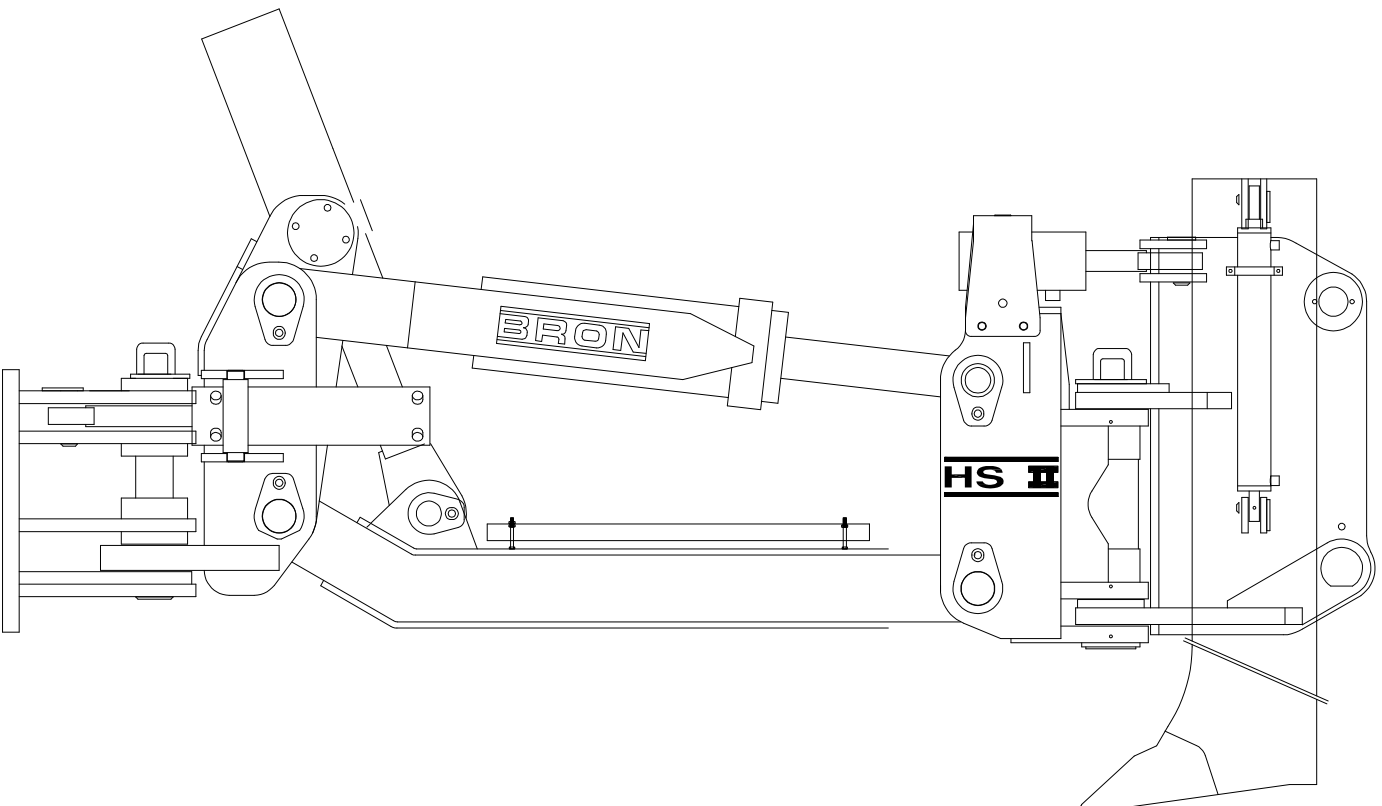

BRON STATIC PLOW

Item #	Part #	Description	Quantity
1		Backplate Assembly (Varies)	1
2	15459	Swivel Bushing	2
3	80680	Grease Fitting	2
4	12230	Swing Cylinder	2
5	16044	Retainer Plate	3
6	15178	Bushing	4
7	15177	Bushing	1
8	12289	Pin Assembly	1
9	114858	Bushing	3
10	80582	SAE Washer	3
11	80110	Bolt	3
12	80090	Bolt	2
13	80581	SAE Washer	2
14	115057	Bushing	2
15	12270	Pin Assembly	2

Item #	Part #	Description	Quantity
1	40363	Front Mast Weldment	1
2	15459	Swivel Bushing	2
3	12229	Swing Cylinder	2
4	80680	Grease Fitting	7
5	80582	SAE Washer	24
6	80110	Bolt	16
7	12975	Swing Cylinder Trunion	4
8	80157	Bolt	4
9	80584	SAE Washer	4
10	114851	Bushing	4
11	12283	Pin Assembly	2
12	117128	Pin Assembly	2
13	15179	Bushing	4
14	12005	Swivel Bushing	1
15	13412	Main Lift Cylinder Trunion	2
16	15181	Bushing	2
17	12234	Main Lift Cylinder	1
18	15178	Bushing	2
19	80111	Bolt	8
20	80682	Grease Fitting	2

Item #	Part #	Description	Quantity
1	40364	Upper Link	1
2	15176	Bushing	4
3	12242	Cylinder	1
4	80680	Grease Fitting	4

Item #	Part #	Description	Quantity
1	40365	Lower Link Weldment	1
2	15176	Bushing	4
3	80682	Grease Fitting	4
4	13504	Guard- hyd. tube	2
5	80578	SAE Washer	4
6	80039	Bolt	4
7	80502	Nut-3/8	4
8	12275	Pin Assembly	1
9	80157	Bolt	1
10	80584	SAE Washer	1
11	114851	Bushing	1