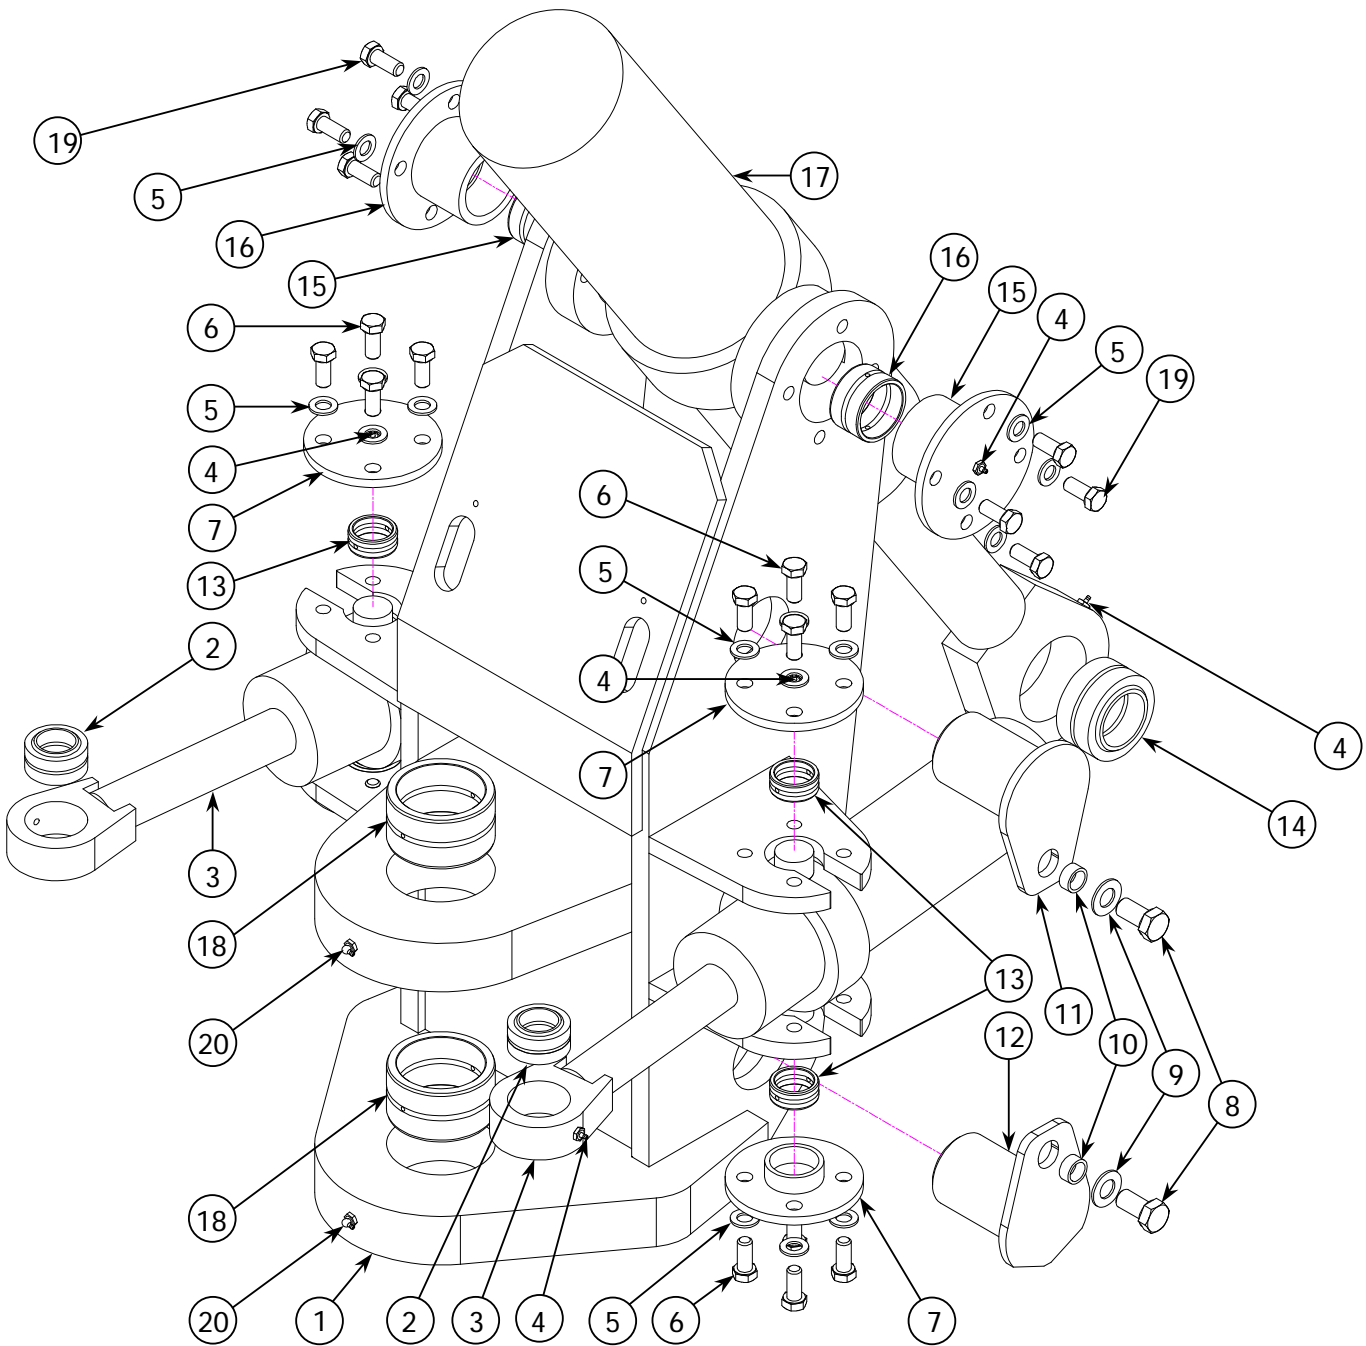

BRON STATIC PLOW

Item #	Part #	Description	Quantity
1		Backplate Assembly (Varies)	1
2	15459	Swivel Bushing	2
3	80680	Grease Fitting	2
4	12230	Swing Cylinder	2
5	16044	Retainer Plate	3
6	15178	Bushing	4
7	15177	Bushing	1
8	12289	Pin Assembly	1
9	114858	Bushing	3
10	80582	SAE Washer	3
11	80110	Bolt	3
12	80090	Bolt	2
13	80581	SAE Washer	2
14	115057	Bushing	2
15	12270	Pin Assembly	2

Item #	Part #	Description	Quantity
1	40363	Front Mast Weldment	1
2	15459	Swivel Bushing	2
3	12229	Swing Cylinder	2
4	80680	Grease Fitting	7
5	80582	SAE Washer	24
6	80110	Bolt	16
7	12975	Swing Cylinder Trunion	4
8	80157	Bolt	4
9	80584	SAE Washer	4
10	114851	Bushing	4
11	12283	Pin Assembly	2
12	117128	Pin Assembly	2
13	15179	Bushing	4
14	12005	Swivel Bushing	1
15	13412	Main Lift Cylinder Trunion	2
16	15181	Bushing	2
17	12234	Main Lift Cylinder	1
18	15178	Bushing	2
19	80111	Bolt	8
20	80682	Grease Fitting	2

Item #	Part #	Description	Quantity
1	40364	Upper Link	1
2	15176	Bushing	4
3	12242	Cylinder	1
4	80680	Grease Fitting	4

Item #	Part #	Description	Quantity
1	40365	Lower Link Weldment	1
2	15176	Bushing	4
3	80682	Grease Fitting	4
4	13504	Guard- hyd. tube	2
5	80578	SAE Washer	4
6	80039	Bolt	4
7	80502	Nut-3/8	4
8	12275	Pin Assembly	1
9	80157	Bolt	1
10	80584	SAE Washer	1
11	114851	Bushing	1

Item #	Part #	Description	Quantity
1	40366	Rear Mast Weldment	1
2	12283	Rear Mast Pins	1
3	114851	Bushings	3
4	80157	Bolt	6
5	80584	SAE Washer	10
6	117619	HSII Logo Plate	2
7	15177	Bushing	3
8	15178	Bushing	2
9	80159	Bolt	3
10	12285	Pin Assembly	1
11	12238	Rear Swing Cylinder	2
12	12975	Trunion	2
13	15179	Bushing	4
14	80110	Bolt	8
15	80582	SAE Washer	8
16	80680	Grease Fitting	3
17	80682	Grease Fitting	4
18	16044	Retainer Plate	1