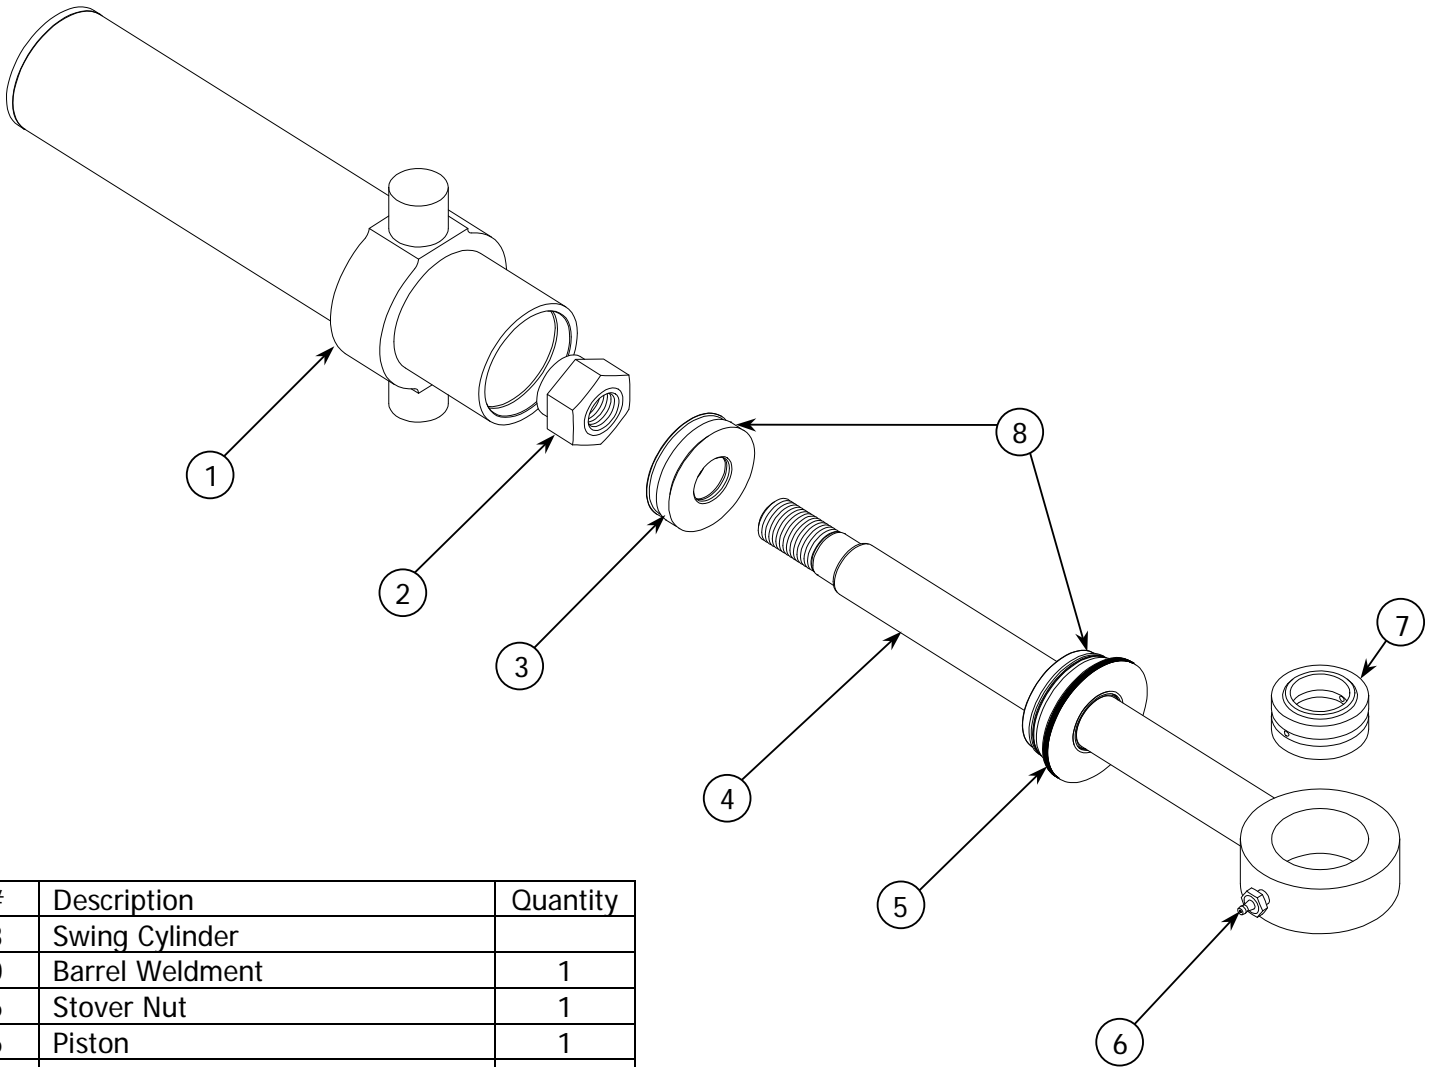

Item #	Part #	Description	Quantity
	12238	Swing Cylinder	
1	12220	Barrel Weldment	1
2	12476	Stover Nut	1
3	12306	Piston	1
4	12324	Rod Weldment	1
5	12256	Gland	1
6	80680	Grease Fitting	1
7	15459	Swivel Bushing	1
8	12487	Seal Kit	1