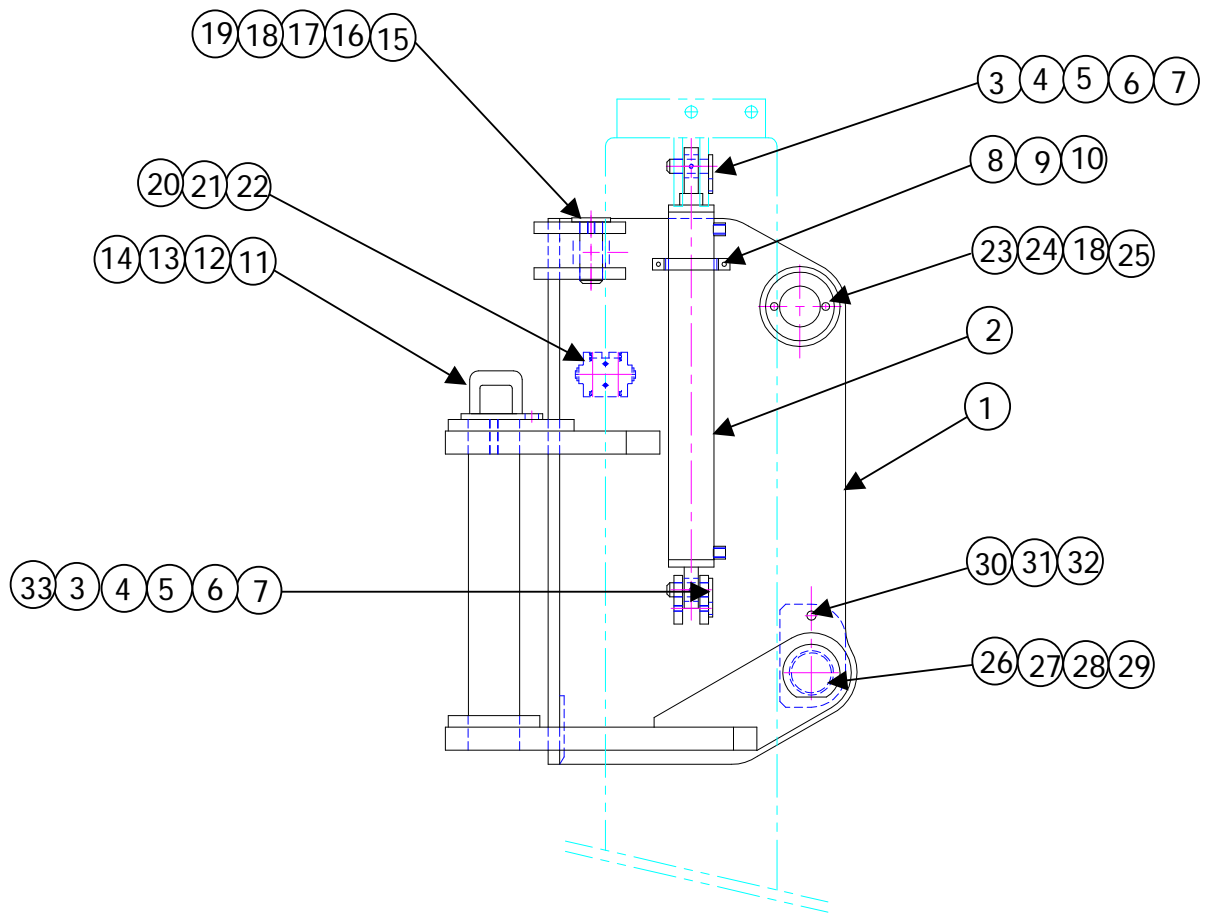

Item #	Part #	Description	Quantity
1	30343	Blade Holder Weldment	1
2	12910	Blade Lift Cylinder	2
3	12981	Bushing Swivel	4
4	12977	Pin Asm	4
5	115800	Bushing	4
6	80069	Bolt	4
7	80580	SAE Washer	4
8	13175	Guard	2
9	80015	Bolt	4
10	80564	Lock Washer	4
11	12290	Blade Holder Pin	1
12	114858	Bushing	3
13	80111	Bolt	3
14	80582	SAE Washer	3
15	12267	Pin Asm	2
16	15459	Swivel Bushing	2
17	115057	Bushing	2
18	80090	Bolt	4
19	80581	SAE Washer	2
20	13161	Lockout Valve	1
21	80060	Bolt	2
22	80564	Lock Washer	2