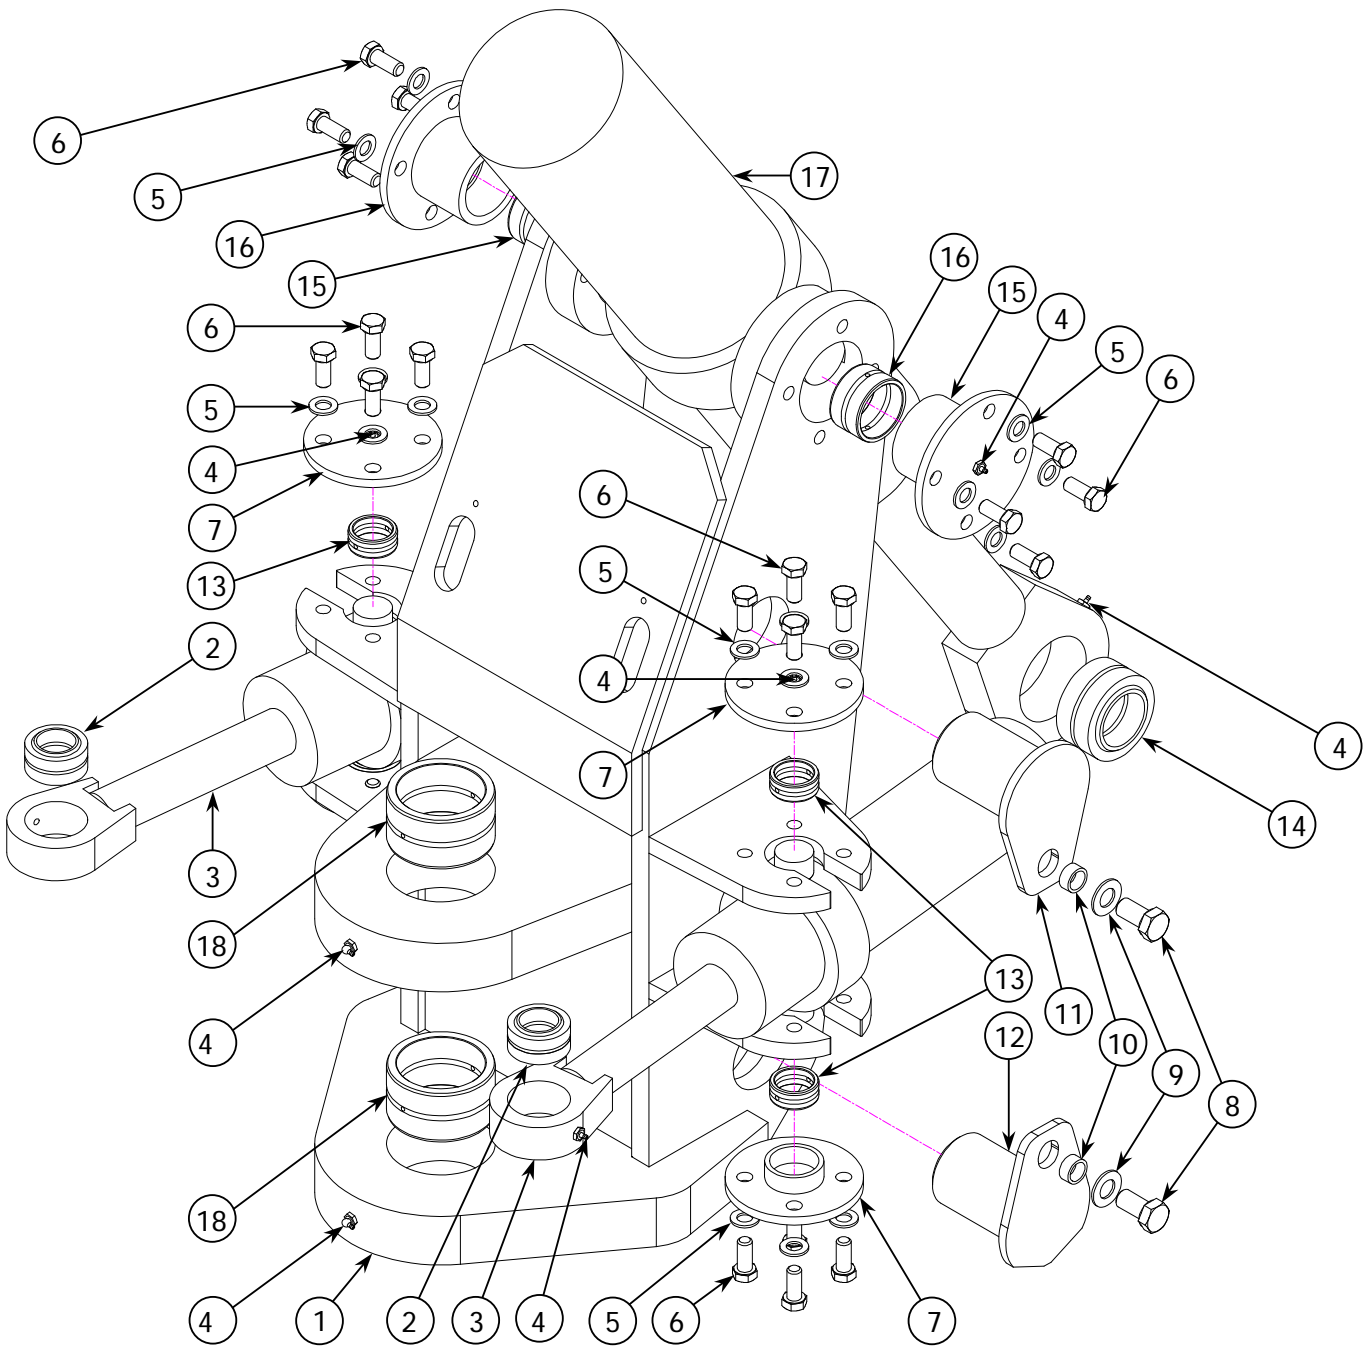

BRON STATIC PLOW

Item #	Part #	Description	Quantity
1	50131	Backplate Assembly (Varies)	1
2	15459	Swivel Bushing	2
3	80680	Grease Fitting	2
4	12229	Swing Cylinder	2
5	16044	Retainer Plate	2
6	15178	Bushing	4
7	15177	Bushing	1
8	12289	Pin Assembly	1
9	114858	Bushing	3
10	80582	SAE Washer	3
11	80110	Bolt	2
12	80090	Bolt	2
13	80581	SAE Washer	2
14	115057	Bushing	2
15	12270	Pin Assembly	2

Item #	Part #	Description	Quantity
1	40349	Front Mast Weldment	1
2	15459	Swivel Bushing	2
3	12229	Swing Cylinder	2
4	80680	Grease Fitting	9
5	80580	SAE Washer	24
6	80582	Bolt	24
7	12975	Swing Cylinder Trunion	4
8	80157	Bolt	4
9	80584	SAE Washer	4
10	114851	Bushing	4
11	12282	Pin Assembly	2
12	117128	Pin Assembly	2
13	15179	Bushing	4
14	12005	Swivel Bushing	1
15	13412	Main Lift Cylinder Trunion	2
16	15181	Bushing	2
17	12233	Main Lift Cylinder	1
18	15178	Bushing	2

Item #	Part #	Description	Quantity
1	40350	Upper Link	1
2	15176	Bushing	4
3	12241	Cylinder	1
4	80682	Grease Fitting	4

Item #	Part #	Description	Quantity
1	40351	Lower Link Weldment	1
2	15176	Bushing	4
3	80682	Grease Fitting	4
4	13503	Guard- hyd. tube	1
5	80578	SAE Washer	4
6	80039	Bolt	4
7	80502	Nut-3/8	4

Item #	Part #	Description	Quantity
	12241	Attitude Cylinder (1 per unit)	
1	12223	Barrel Weldment	1
2		Stover Nut	1
3	12309	Piston	1
4	12327	Rod Weldment	1
5	12259	Gland	1
6	15176	Bushing	2
7	80680	Grease Fitting	1
8	12490	Seal Kit	1