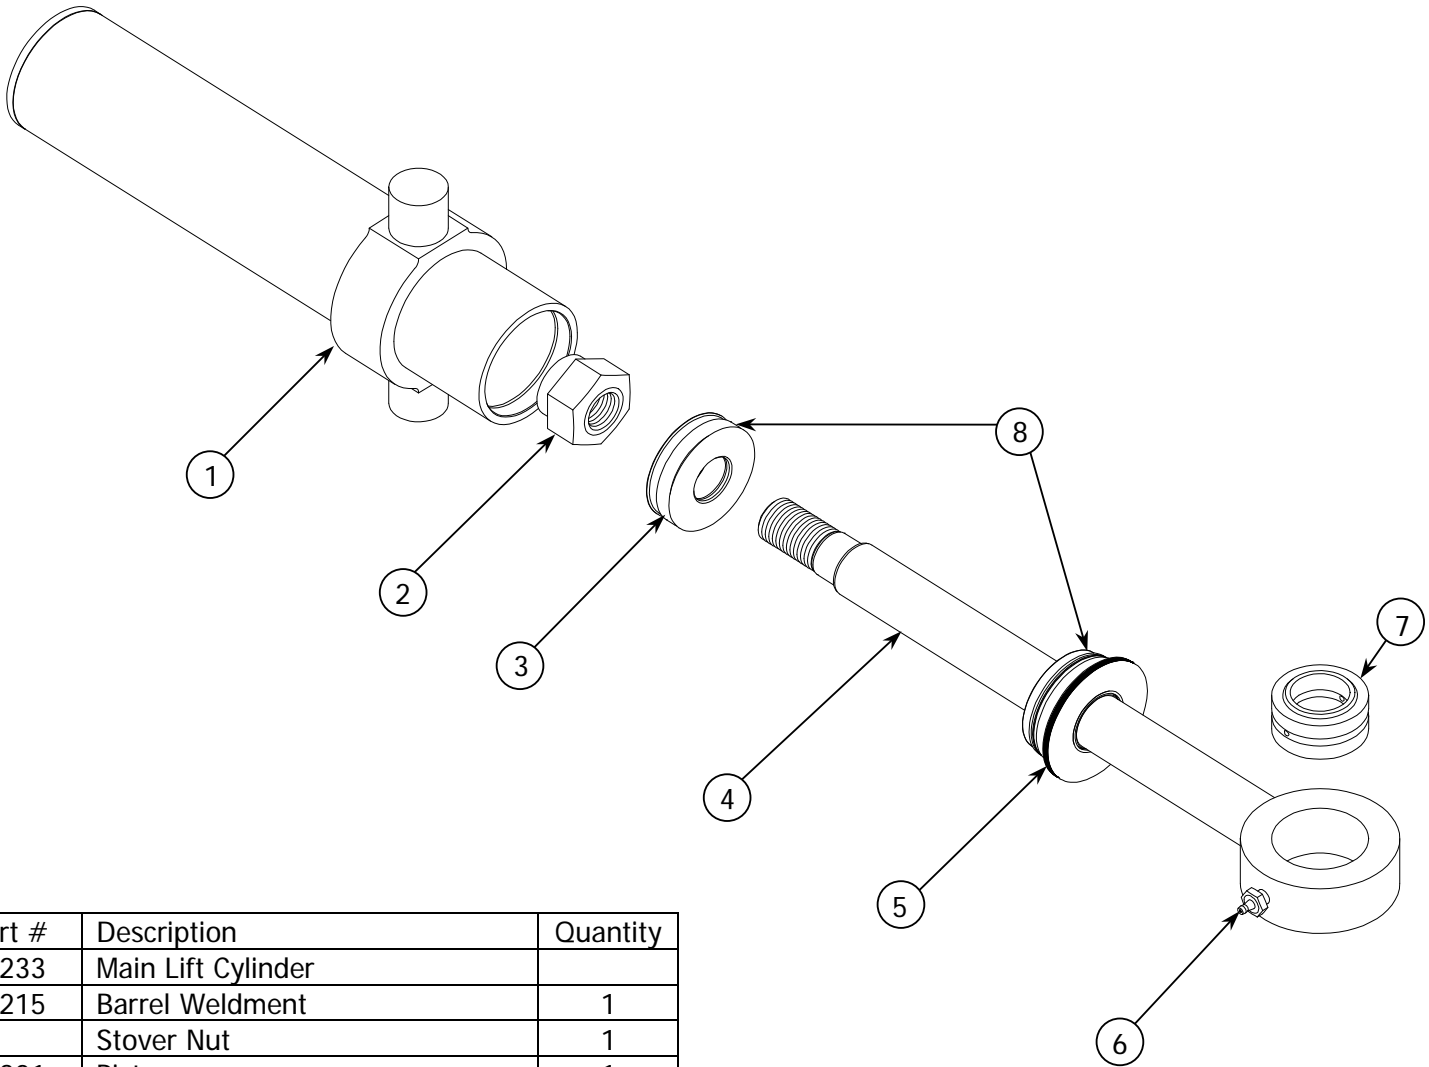

Item #	Part #	Description	Quantity
	12233	Main Lift Cylinder	
1	12215	Barrel Weldment	1
2		Stover Nut	1
3	12301	Piston	1
4	12319	Rod Weldment	1
5	12251	Gland	1
6	12005	Bushing	2
7	80680	Grease Fitting	1
8	12489	Seal Kit	1