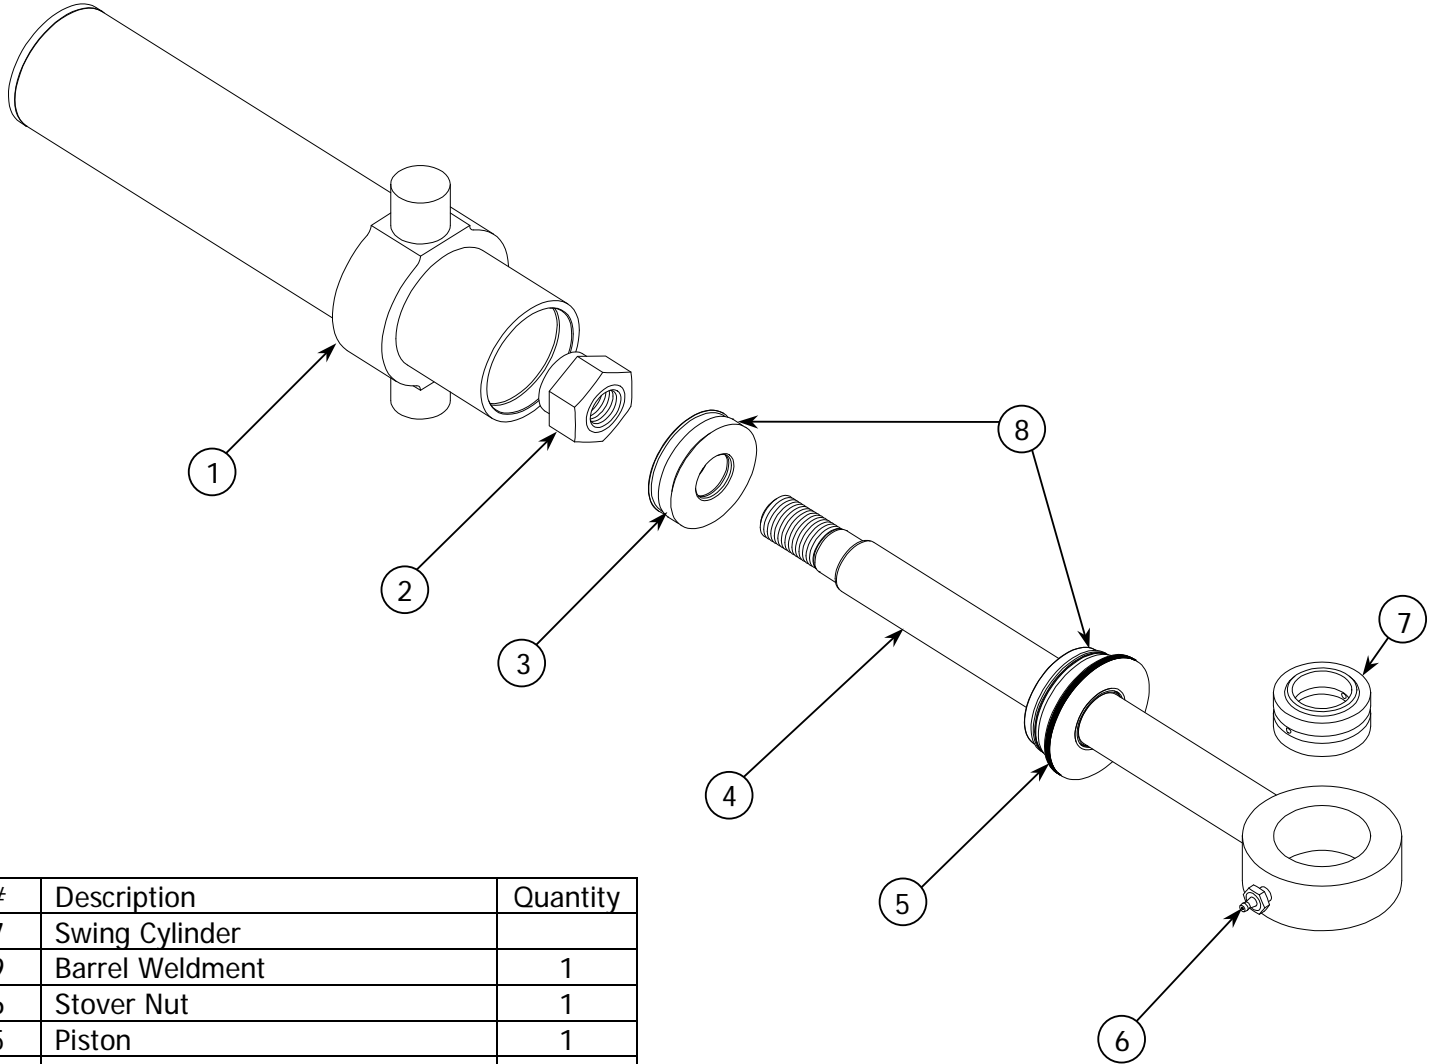

Item #	Part #	Description	Quantity
	12237	Swing Cylinder	
1	12219	Barrel Weldment	1
2	12476	Stover Nut	1
3	12305	Piston	1
4	12323	Rod Weldment	1
5	14125	Gland	1
6	80680	Grease Fitting	1
7	15459	Swivel Bushing	1
8	12487	Seal Kit	1