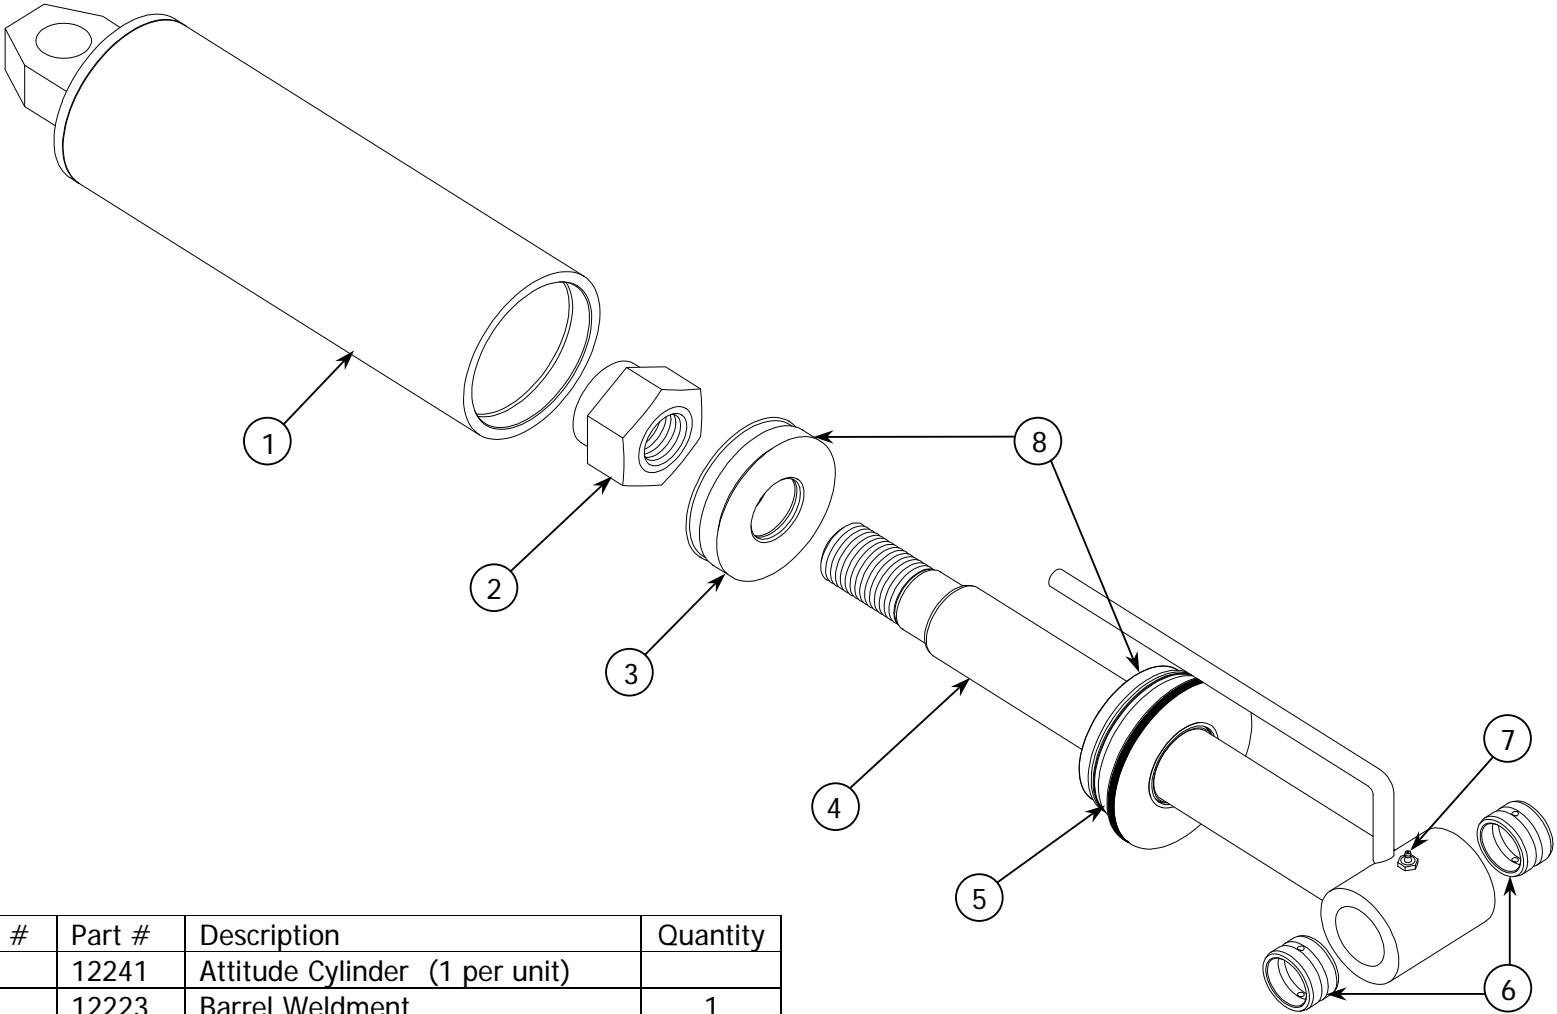

Item #	Part #	Description	Quantity
	12241	Attitude Cylinder (1 per unit)	
1	12223	Barrel Weldment	1
2		Stover Nut	1
3	12309	Piston	1
4	12327	Rod Weldment	1
5	12259	Gland	1
6	15176	Bushing	2
7	80680	Grease Fitting	1
8	12490	Seal Kit	1