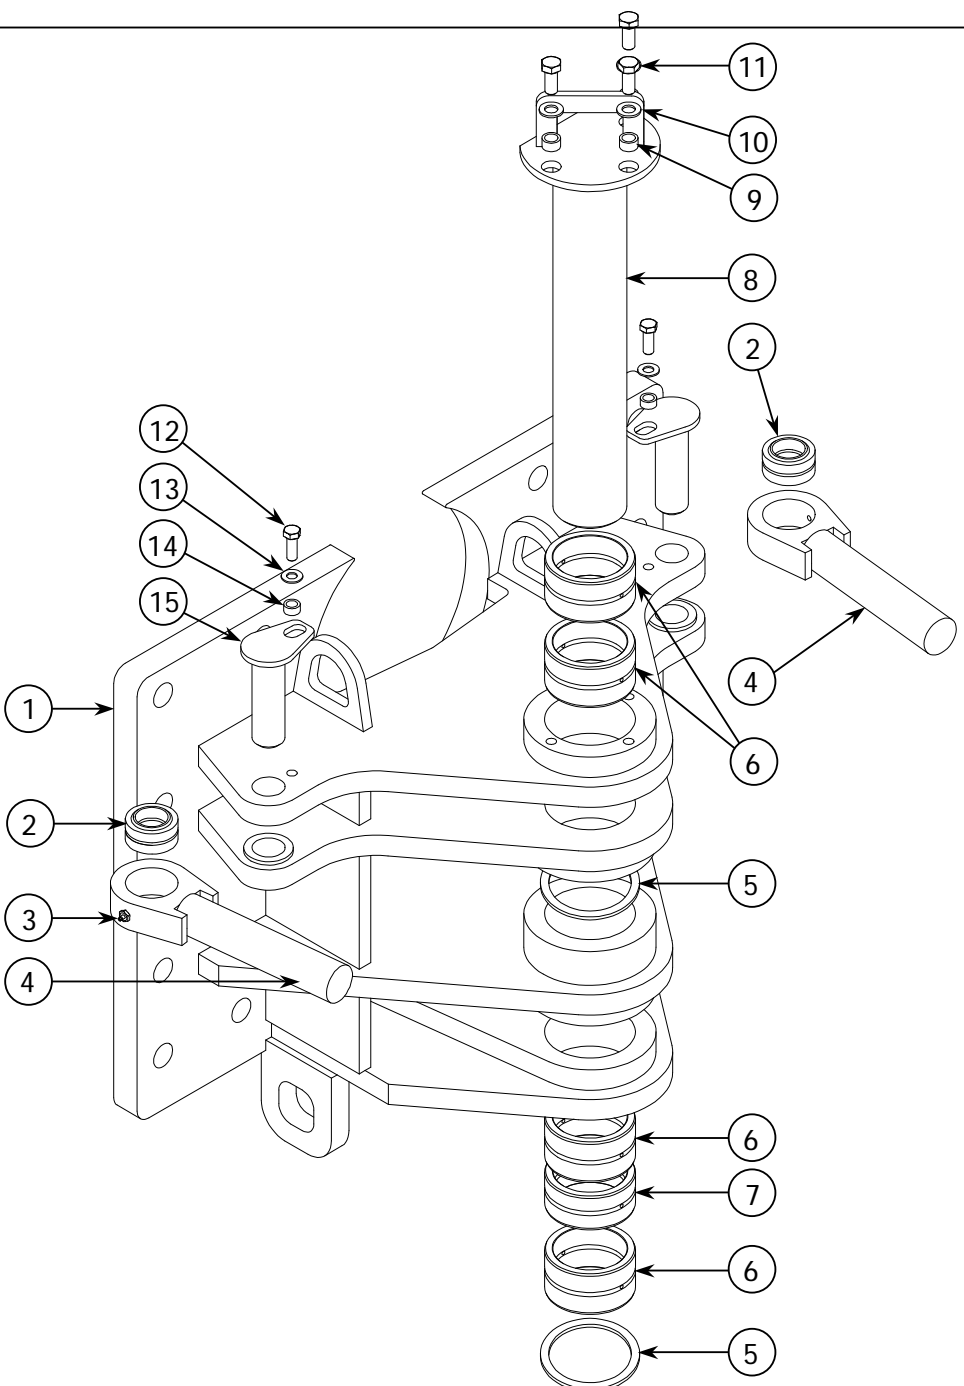

BRON STATIC PLOW

Item #	Part #	Description	Quantity
1	50131	Backplate Assembly (Varies)	1
2	15459	Swivel Bushing	2
3	80680	Grease Fitting	2
4	12229	Swing Cylinder	2
5	16044	Retainer Plate	2
6	15178	Bushing	4
7	15177	Bushing	1
8	12289	Pin Assembly	1
9	114858	Bushing	3
10	80582	SAE Washer	3
11	80110	Bolt	2
12	80090	Bolt	2
13	80581	SAE Washer	2
14	115057	Bushing	2
15	12270	Pin Assembly	2

Item #	Part #	Description	Quantity
1	40349	Front Mast Weldment	1
2	15459	Swivel Bushing	2
3	12229	Swing Cylinder	2
4	80680	Grease Fitting	9
5	80580	SAE Washer	24
6	80582	Bolt	24
7	12975	Swing Cylinder Trunion	4
8	80157	Bolt	4
9	80584	SAE Washer	4
10	114851	Bushing	4
11	12282	Pin Assembly	2
12	117128	Pin Assembly	2
13	15179	Bushing	4
14	12005	Swivel Bushing	1
15	13412	Main Lift Cylinder Trunion	2
16	15181	Bushing	2
17	12233	Main Lift Cylinder	1
18	15178	Bushing	2

Item #	Part #	Description	Quantity
1	40350	Upper Link	1
2	15176	Bushing	4
3	12241	Cylinder	1
4	80682	Grease Fitting	4

Item #	Part #	Description	Quantity
1	40351	Lower Link Weldment	1
2	15176	Bushing	4
3	80682	Grease Fitting	4
4	13503	Guard- hyd. tube	1
5	80578	SAE Washer	4
6	80039	Bolt	4
7	80502	Nut-3/8	4

Item #	Part #	Description	Quantity
1	30343	Blade Holder Weldment	1
2	12910	Blade Lift Cylinder	2
3	12981	Bushing Swivel	4
4	12977	Pin Asm	4
5	115800	Bushing	4
6	80069	Bolt	4
7	80580	SAE Washer	4
8	13175	Guard	2
9	80014	Bolt	4
10	80564	Lock Washer	4
11	12290	Blade Holder Pin	1
12	114858	Bushing	3
13	80110	Bolt	3
14	80569	SAE Washer	3
15	12267	Pin Asm	2
16	15459	Swivel Bushing	2
17	115057	Bushing	2
18	80090	Bolt	4
19	80581	SAE Washer	2
20	13161	Lockout Valve	1
21	80020	Bolt	2
22	80564	Lock Washer	2