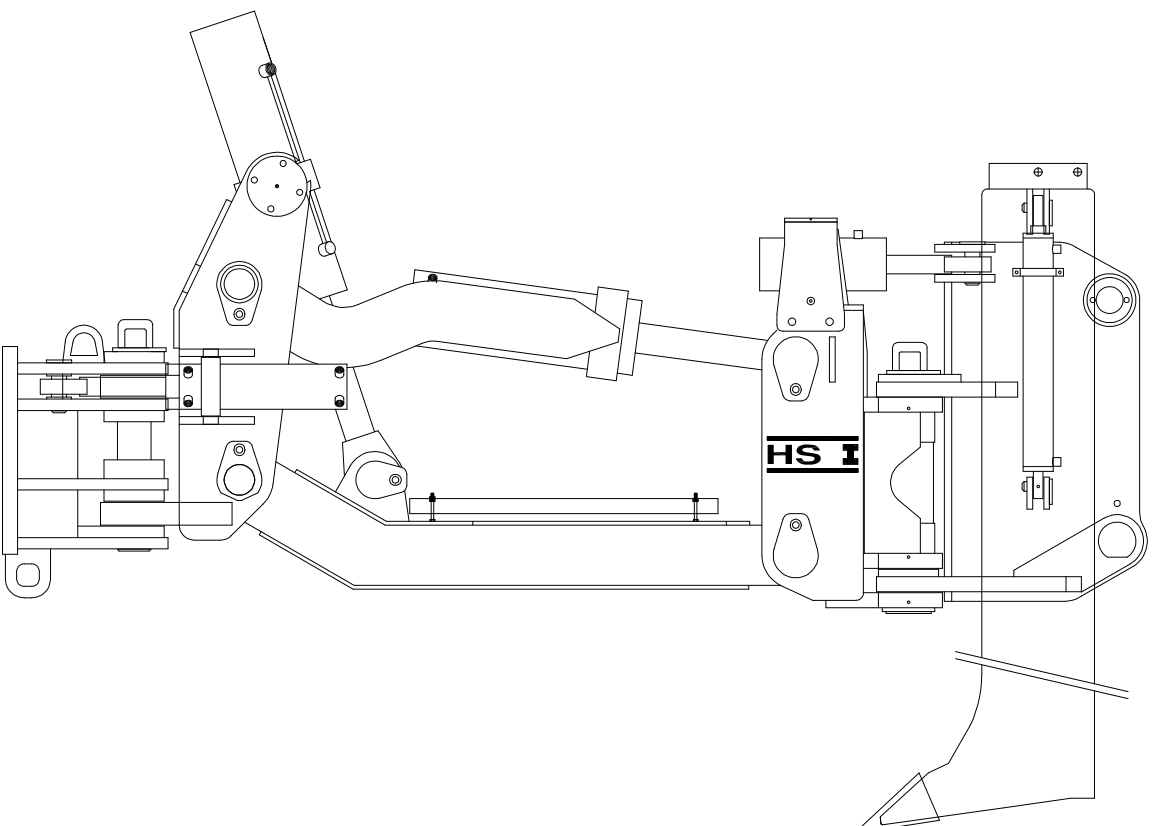

BRON STATIC PLOW

Item #	Part #	Description	Quantity
1	50131	Backplate Assembly (Varies)	1
2	15459	Swivel Bushing	2
3	80680	Grease Fitting	2
4	12229	Swing Cylinder	2
5	16044	Retainer Plate	2
6	15178	Bushing	4
7	15177	Bushing	1
8	12289	Pin Assembly	1
9	114858	Bushing	3
10	80582	SAE Washer	3
11	80110	Bolt	2
12	80090	Bolt	2
13	80581	SAE Washer	2
14	115057	Bushing	2
15	12270	Pin Assembly	2

Item #	Part #	Description	Quantity
1	40349	Front Mast Weldment	1
2	15459	Swivel Bushing	2
3	12229	Swing Cylinder	2
4	80680	Grease Fitting	9
5	80580	SAE Washer	24
6	80582	Bolt	24
7	12975	Swing Cylinder Trunion	4
8	80157	Bolt	4
9	80584	SAE Washer	4
10	114851	Bushing	4
11	12282	Pin Assembly	2
12	117128	Pin Assembly	2
13	15179	Bushing	4
14	12005	Swivel Bushing	1
15	13412	Main Lift Cylinder Trunion	2
16	15181	Bushing	2
17	12233	Main Lift Cylinder	1
18	15178	Bushing	2

Item #	Part #	Description	Quantity
1	40350	Upper Link	1
2	15176	Bushing	4
3	12241	Cylinder	1
4	80682	Grease Fitting	4

Item #	Part #	Description	Quantity
1	40351	Lower Link Weldment	1
2	15176	Bushing	4
3	80682	Grease Fitting	4
4	13503	Guard- hyd. tube	1
5	80578	SAE Washer	4
6	80039	Bolt	4
7	80502	Nut-3/8	4

Item #	Part #	Description	Quantity
1	30343	Blade Holder Weldment	1
2	12910	Blade Lift Cylinder	2
3	12981	Bushing Swivel	4
4	12977	Pin Asm	4
5	115800	Bushing	4
6	80069	Bolt	4
7	80580	SAE Washer	4
8	13175	Guard	2
9	80014	Bolt	4
10	80564	Lock Washer	4
11	12290	Blade Holder Pin	1
12	114858	Bushing	3
13	80110	Bolt	3
14	80569	SAE Washer	3
15	12267	Pin Asm	2
16	15459	Swivel Bushing	2
17	115057	Bushing	2
18	80090	Bolt	4
19	80581	SAE Washer	2
20	13161	Lockout Valve	1
21	80020	Bolt	2
22	80564	Lock Washer	2