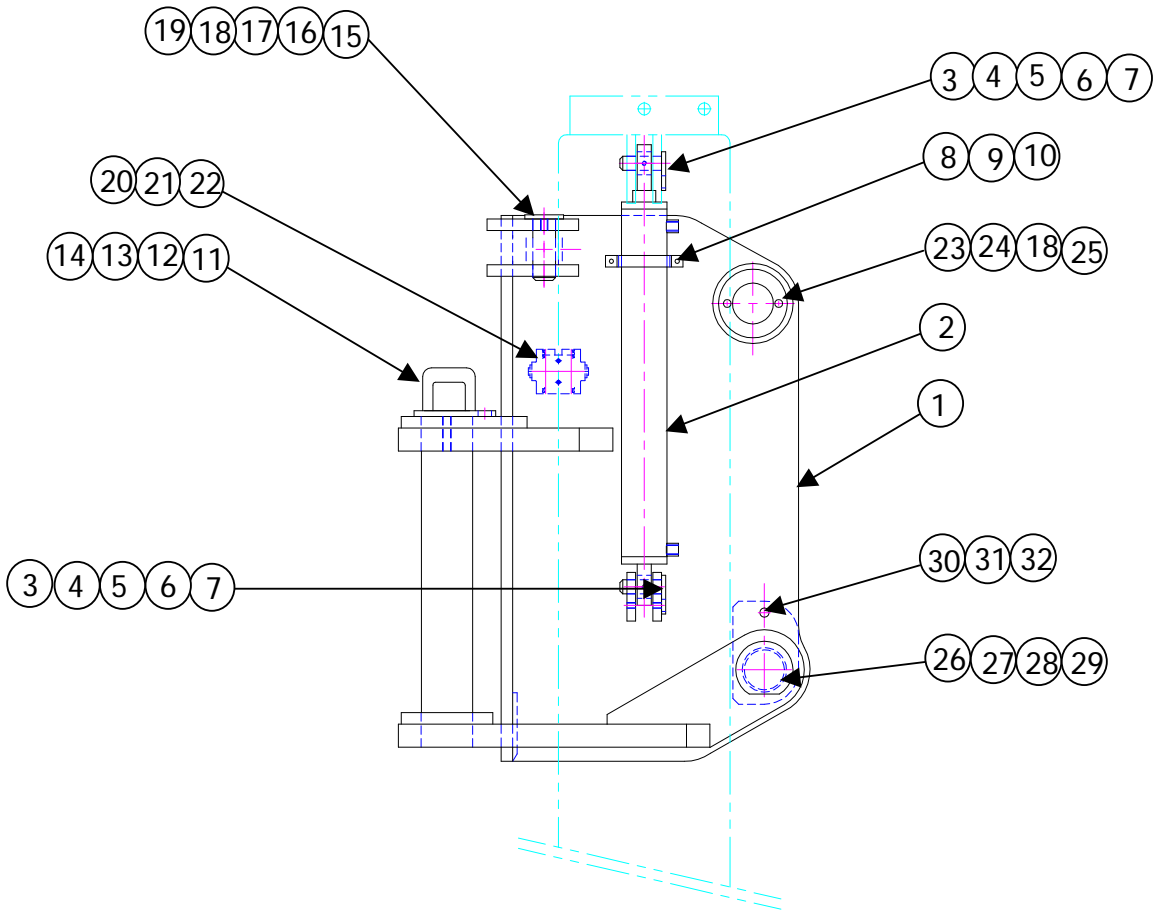

Item #	Part #	Description	Quantity
1	30343	Blade Holder Weldment	1
2	12910	Blade Lift Cylinder	2
3	12981	Bushing Swivel	4
4	12977	Pin Asm	4
5	115800	Bushing	4
6	80069	Bolt	4
7	80580	SAE Washer	4
8	13175	Guard	2
9	80014	Bolt	4
10	80564	Lock Washer	4
11	12290	Blade Holder Pin	1
12	114858	Bushing	3
13	80110	Bolt	3
14	80569	SAE Washer	3
15	12267	Pin Asm	2
16	15459	Swivel Bushing	2
17	115057	Bushing	2
18	80090	Bolt	4
19	80581	SAE Washer	2
20	13161	Lockout Valve	1
21	80020	Bolt	2
22	80564	Lock Washer	2