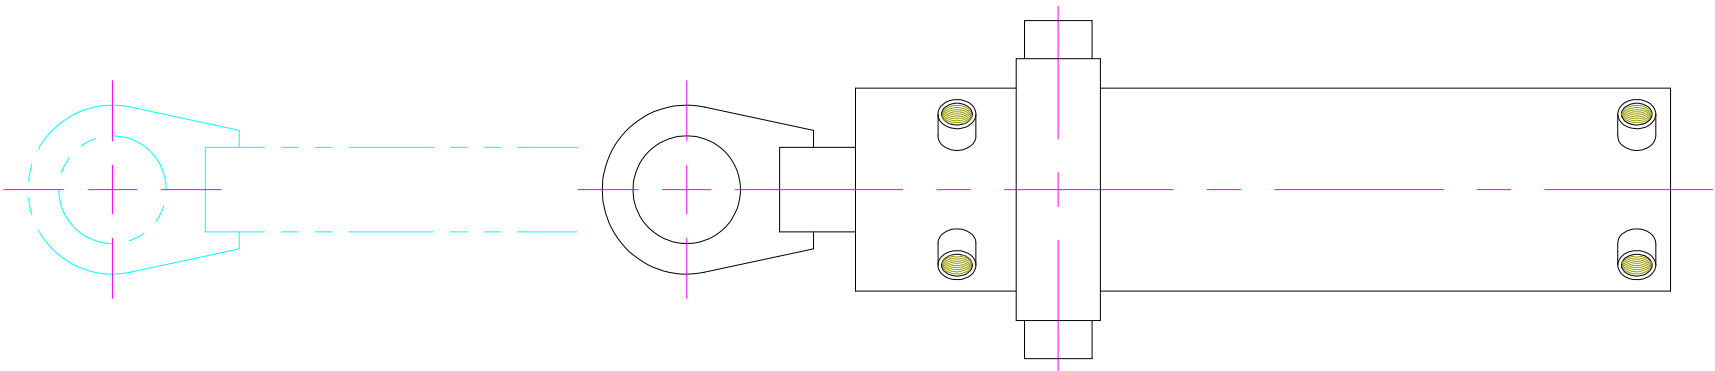

Item #	Part #	Description	Quantity
	12229	Swing Cylinder	
1	12211	Barrel Weldment	1
2	10726	Stover Nut	1
3	12297	Piston	1
4	12315	Rod Weldment	1
5	12247	Gland	1
6	80680	Grease Fitting	1
7	15459	Swivel Bushing	1
8	12495	Seal Kit	1