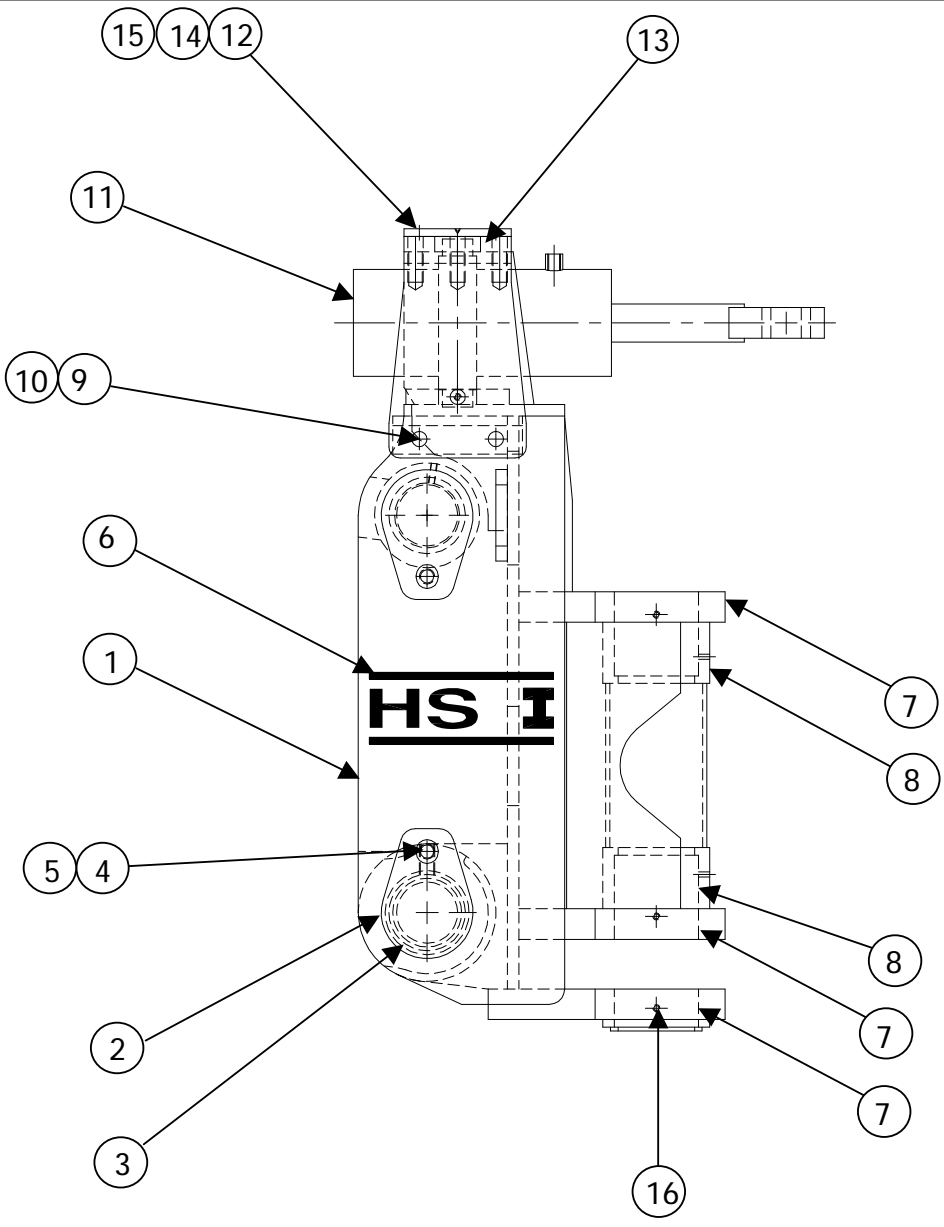

BRON STATIC PLOW

Item #	Part #	Description	Quantity
1	50131	Backplate Assembly (Varies)	1
2	15459	Swivel Bushing	2
3	80680	Grease Fitting	2
4	12229	Swing Cylinder	2
5	16044	Retainer Plate	2
6	15178	Bushing	4
7	15177	Bushing	1
8	12289	Pin Assembly	1
9	114858	Bushing	3
10	80582	SAE Washer	3
11	80110	Bolt	2
12	80090	Bolt	2
13	80581	SAE Washer	2
14	115057	Bushing	2
15	12270	Pin Assembly	2

Item #	Part #	Description	Quantity
1	40349	Front Mast Weldment	1
2	15459	Swivel Bushing	2
3	12229	Swing Cylinder	2
4	80680	Grease Fitting	9
5	80580	SAE Washer	24
6	80582	Bolt	24
7	12975	Swing Cylinder Trunion	4
8	80157	Bolt	4
9	80584	SAE Washer	4
10	114851	Bushing	4
11	12282	Pin Assembly	2
12	117128	Pin Assembly	2
13	15179	Bushing	4
14	12005	Swivel Bushing	1
15	13412	Main Lift Cylinder Trunion	2
16	15181	Bushing	2
17	12233	Main Lift Cylinder	1
18	15178	Bushing	2

Item #	Part #	Description	Quantity
1	40350	Upper Link	1
2	15176	Bushing	4
3	12241	Cylinder	1
4	80682	Grease Fitting	4

Item #	Part #	Description	Quantity
1	40351	Lower Link Weldment	1
2	15176	Bushing	4
3	80682	Grease Fitting	4
4	13503	Guard- hyd. tube	1
5	80578	SAE Washer	4
6	80039	Bolt	4
7	80502	Nut-3/8	4

Item #	Part #	Description	Quantity
1	30343	Blade Holder Weldment	1
2	12910	Blade Lift Cylinder	2
3	12981	Bushing Swivel	4
4	12977	Pin Asm	4
5	115800	Bushing	4
6	80069	Bolt	4
7	80580	SAE Washer	4
8	13175	Guard	2
9	80014	Bolt	4
10	80564	Lock Washer	4
11	12290	Blade Holder Pin	1
12	114858	Bushing	3
13	80110	Bolt	3
14	80569	SAE Washer	3
15	12267	Pin Asm	2
16	15459	Swivel Bushing	2
17	115057	Bushing	2
18	80090	Bolt	4
19	80581	SAE Washer	2
20	13161	Lockout Valve	1
21	80020	Bolt	2
22	80564	Lock Washer	2