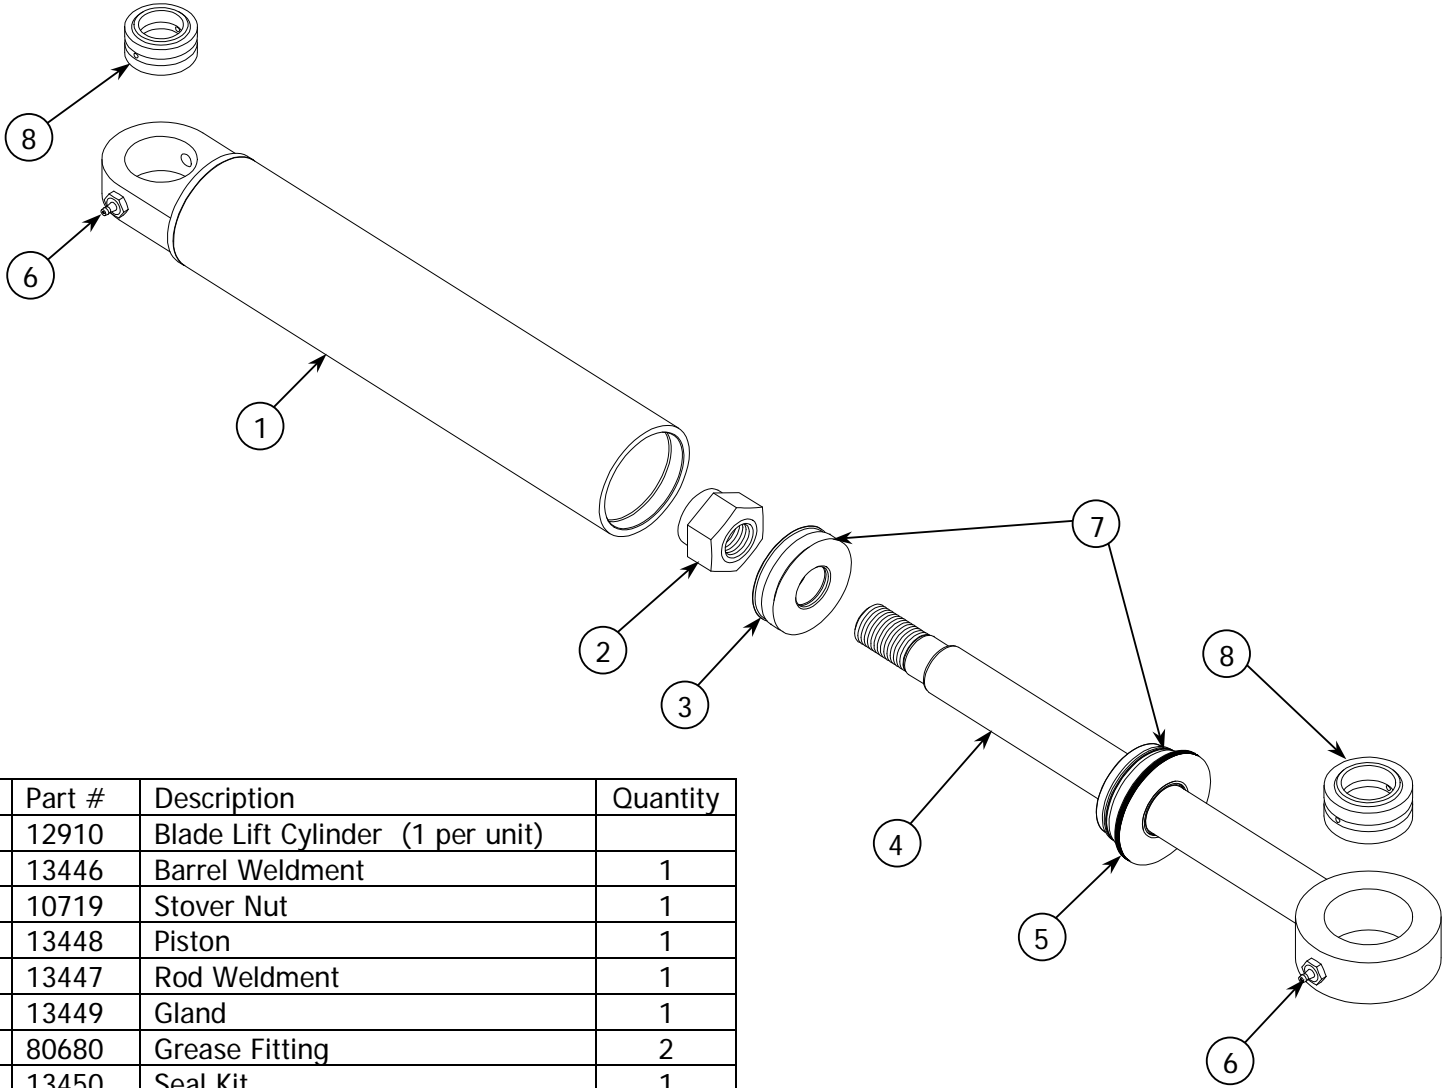

Item #	Part #	Description	Quantity
1	40350	Upper Link	1
2	15176	Bushing	4
3	12241	Cylinder	1
4	80682	Grease Fitting	4

Item #	Part #	Description	Quantity
1	40351	Lower Link Weldment	1
2	15176	Bushing	4
3	80682	Grease Fitting	4
4	13503	Guard- hyd. tube	1
5	80578	SAE Washer	4
6	80039	Bolt	4
7	80502	Nut-3/8	4

Item #	Part #	Description	Quantity
1	30343	Blade Holder Weldment	1
2	12910	Blade Lift Cylinder	2
3	12981	Bushing Swivel	4
4	12977	Pin Asm	4
5	115800	Bushing	4
6	80069	Bolt	4
7	80580	SAE Washer	4
8	13175	Guard	2
9	80014	Bolt	4
10	80564	Lock Washer	4
11	12290	Blade Holder Pin	1
12	114858	Bushing	3
13	80110	Bolt	3
14	80569	SAE Washer	3
15	12267	Pin Asm	2
16	15459	Swivel Bushing	2
17	115057	Bushing	2
18	80090	Bolt	4
19	80581	SAE Washer	2
20	13161	Lockout Valve	1
21	80020	Bolt	2
22	80564	Lock Washer	2

23	12280	Pin Asm	1
24	13733	Washer	1
25	80568	SAE Washer	2
26	12292	Pin Asm	1
27	12294	Washer	1
28	80545	Slotted Nut	1
29	80660	Cotter Pin	1
30	13731	Guide Block	1
31	80129	Bolt	1
32	80506	Nut	1

Item #	Part #	Description	Quantity
	12233	Main Lift Cylinder	
1	12215	Barrel Weldment	1
2		Stover Nut	1
3	12301	Piston	1
4	12319	Rod Weldment	1
5	12251	Gland	1
6	12005	Bushing	2
7	80680	Grease Fitting	1
8	12489	Seal Kit	1

Item #	Part #	Description	Quantity
	12241	Attitude Cylinder (1 per unit)	
1	12223	Barrel Weldment	1
2		Stover Nut	1
3	12309	Piston	1
4	12327	Rod Weldment	1
5	12259	Gland	1
6	15176	Bushing	2
7	80680	Grease Fitting	1
8	12490	Seal Kit	1