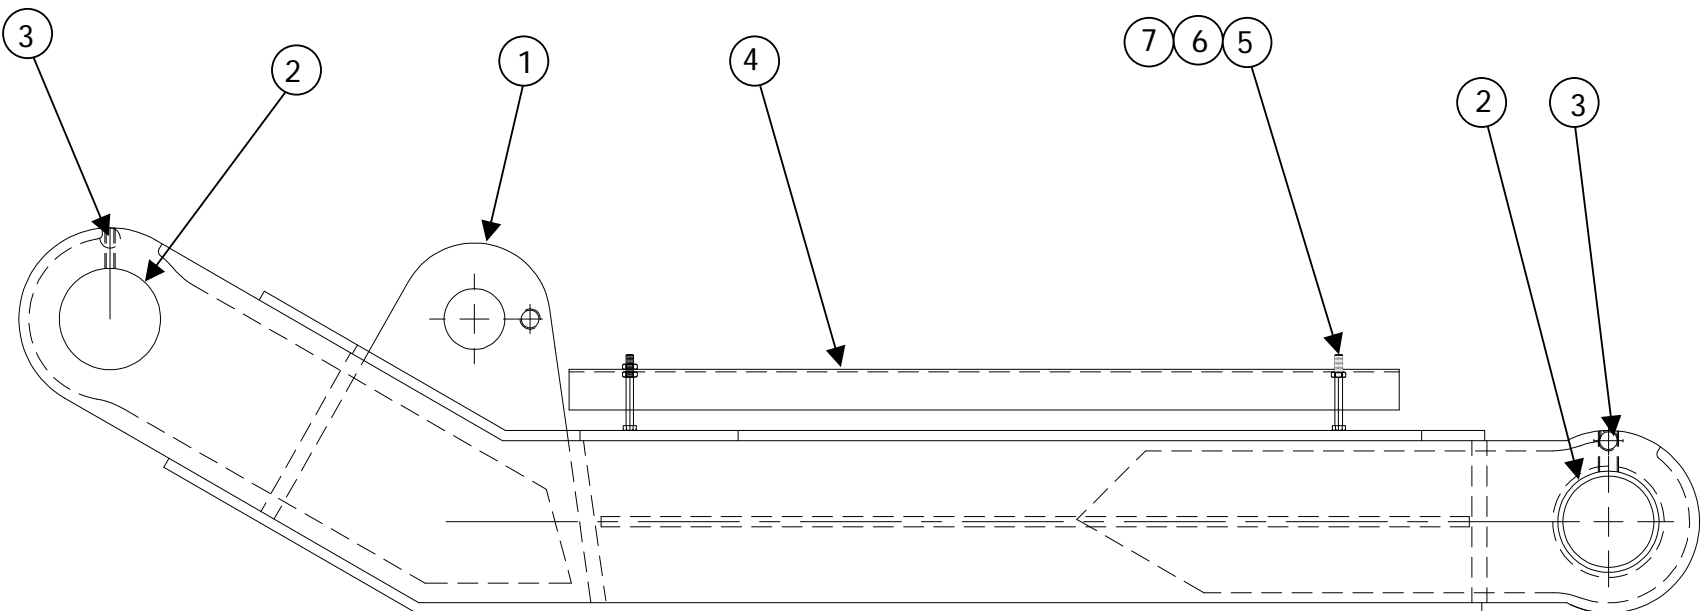

BRON STATIC PLOW

Item #	Part #	Description	Quantity
1	50131	Backplate Assembly (Varies)	1
2	15459	Swivel Bushing	2
3	80680	Grease Fitting	2
4	12229	Swing Cylinder	2
5	16044	Retainer Plate	2
6	15178	Bushing	4
7	15177	Bushing	1
8	12289	Pin Assembly	1
9	114858	Bushing	3
10	80582	SAE Washer	3
11	80110	Bolt	2
12	80090	Bolt	2
13	80581	SAE Washer	2
14	115057	Bushing	2
15	12270	Pin Assembly	2

Item #	Part #	Description	Quantity
1	40350	Upper Link	1
2	15176	Bushing	4
3	12241	Cylinder	1
4	80682	Grease Fitting	4

Item #	Part #	Description	Quantity
1	40351	Lower Link Weldment	1
2	15176	Bushing	4
3	80682	Grease Fitting	4
4	13503	Guard- hyd. tube	1
5	80578	SAE Washer	4
6	80039	Bolt	4
7	80502	Nut-3/8	4