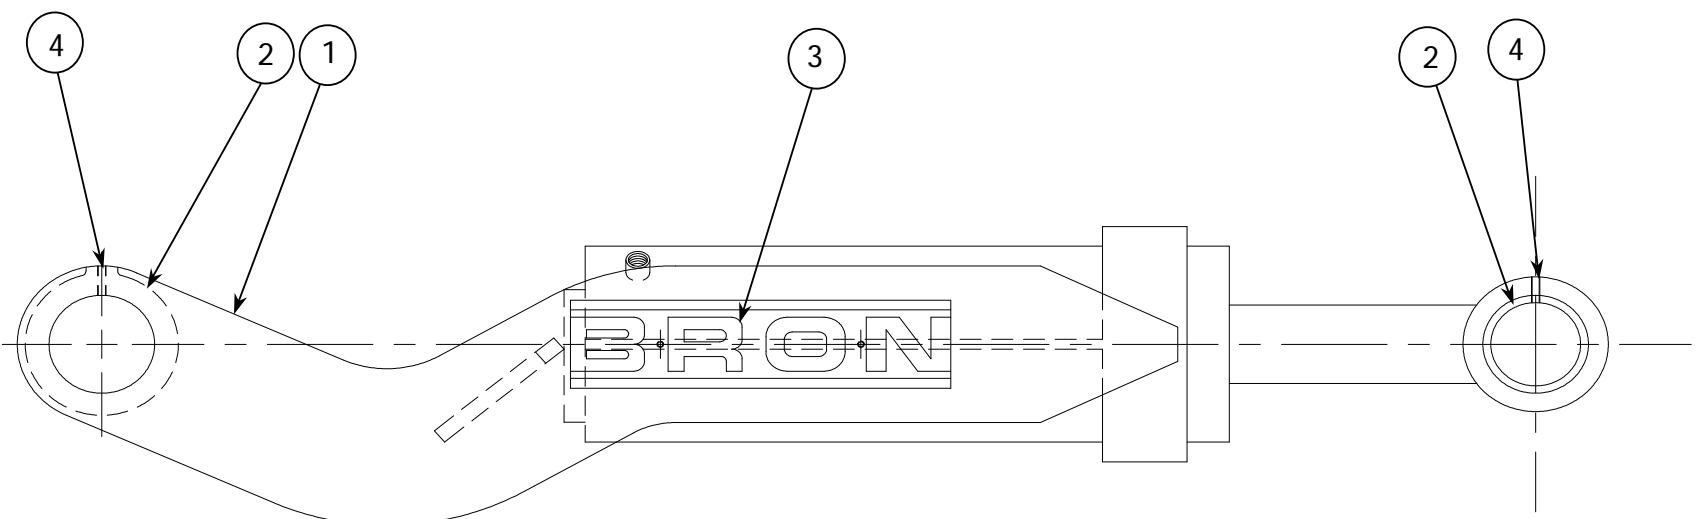

BRON STATIC PLOW

Item #	Part #	Description	Quantity
1	50131	Backplate Assembly (Varies)	1
2	15459	Swivel Bushing	2
3	80680	Grease Fitting	2
4	12229	Swing Cylinder	2
5	16044	Retainer Plate	2
6	15178	Bushing	4
7	15177	Bushing	1
8	12289	Pin Assembly	1
9	114858	Bushing	3
10	80582	SAE Washer	3
11	80110	Bolt	2
12	80090	Bolt	2
13	80581	SAE Washer	2
14	115057	Bushing	2
15	12270	Pin Assembly	2

Item #	Part #	Description	Quantity
1	40350	Upper Link	1
2	15176	Bushing	4
3	12241	Cylinder	1
4	80682	Grease Fitting	4

Item #	Part #	Description	Quantity
1	40351	Lower Link Weldment	1
2	15176	Bushing	4
3	80682	Grease Fitting	4
4	13503	Guard- hyd. tube	1
5	80578	SAE Washer	4
6	80039	Bolt	4
7	80502	Nut-3/8	4