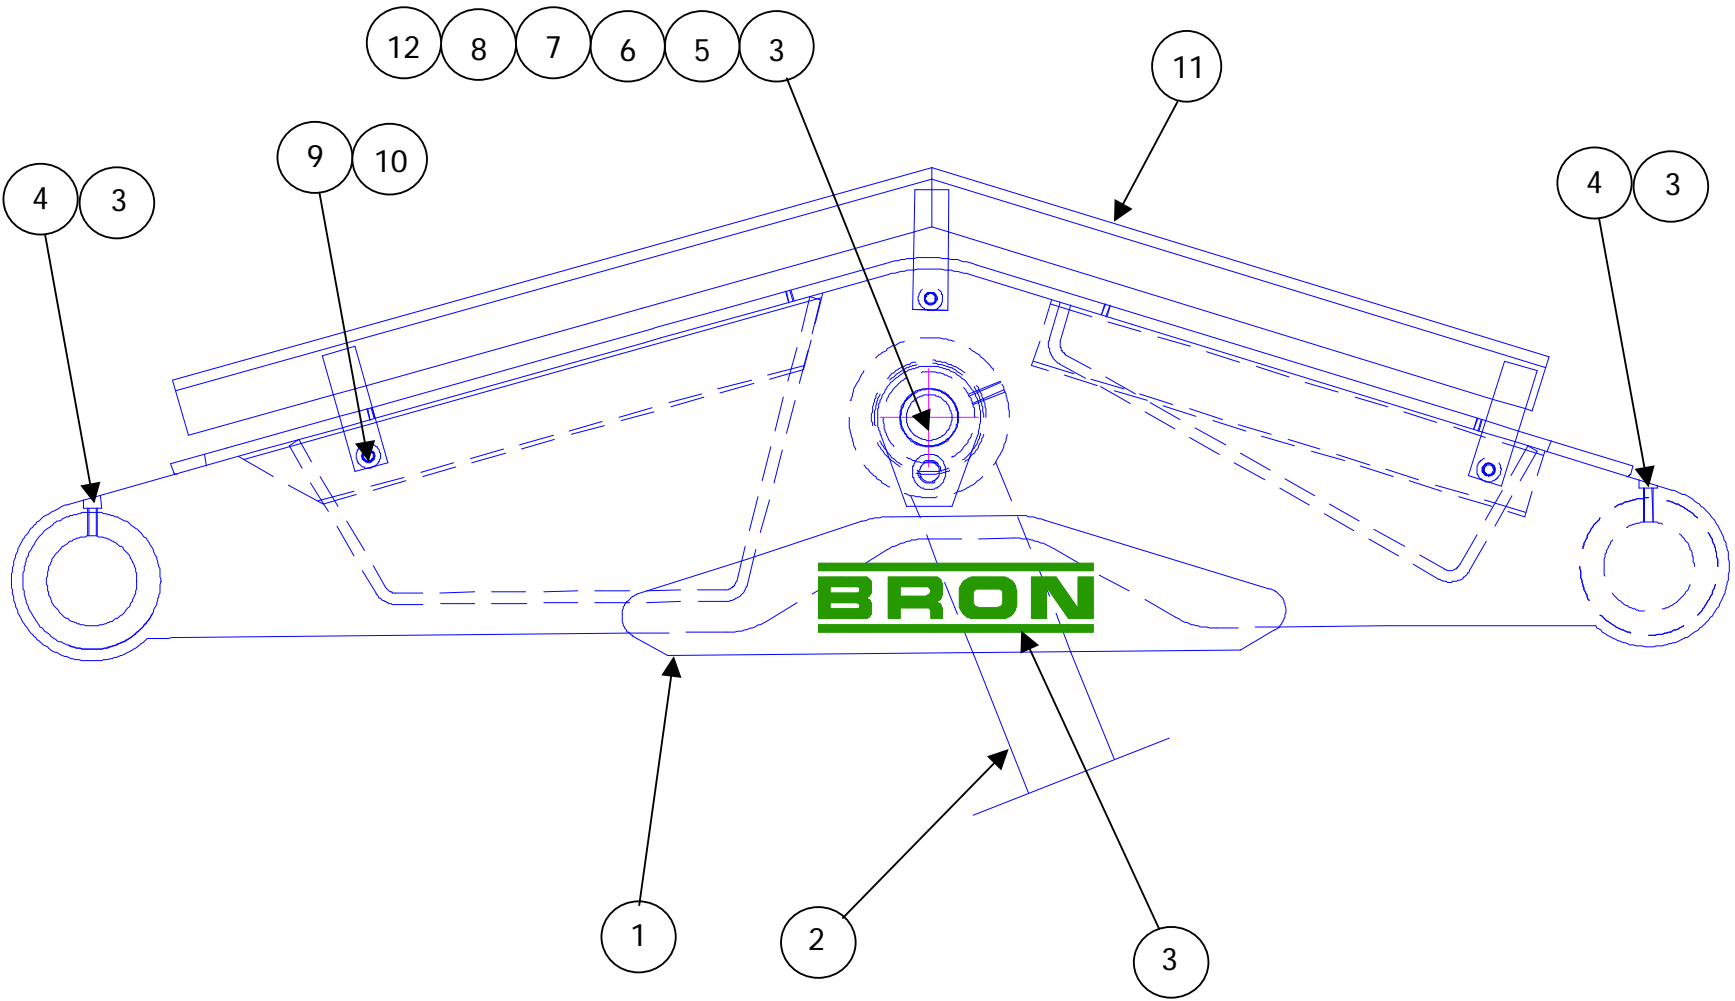

BRON STATIC PLOW

Item #	Part #	Description	Quantity
1		Backplate Assembly (Varies)	1
2	17852	Swing Cylinder	2
3	113577	Pin Assembly	2
4	16311	Swivel Bushing	2
5	114862	Bushing	2
6	80090	Bolt	2
7	80555	SAE Washer	2
8	80680	Grease Fitting	3
9	113588	Pin Assembly	1
10	114851	Bushing	1
11	80155	Bolt	1
12	80558	SAE Washer	1
13	12006	Swivel Bushing	1
14	80605	Set Screw	2

Item #	Part #	Description	Quantity
1	40021	Front Mast Machining	1
2	16322	Cylinder Clevis Keeper	2
3	112805	Clevis Bracket	1
4	12003	Bushing	1
5	115738	Pin Assembly	1
6	114851	Bushing	5
7	80157	Bolt	5
8	80558	SAE Washer	11
9	80165	Bolt	6
10	80571	Lock Washer	6
11	12001	Swivel Bushing	2
12	113576	Pin Assembly	2
13	114862	Bushing	2
14	80090	Bolt	2
15	80555	SAE Washer	2
16	113584	Pin Assembly	1
17	115736	Pin Assembly	2
18	80680	Grease Fitting	3
19	17853	Grade Cylinder	1
20	17852	Swing Cylinder	2
21	12006	Swivel Bushing	1
22	80605	Set Screw	2
23	116841	Pin Assembly	1

Item #	Part #	Description	Quantity
1	40013	Upper Link	1
2	17853	Grade Cylinder	1
3	12003	Bushing	6
4	80680	Grease Fitting	4
5	113585	Pin Assembly	1
6	114851	Bushing	1
7	80157	Bolt	1
8	80558	SAE Washer	1
9	80070	Bolt	6
10	80567	Lock Washer	6
11	113706	Upper Front Link Catwalk Weld't	1
12	80682	Grease Fitting	1
13	16879	Decal- BRON	2

Item #	Part #	Description	Quantity
1	40012	Front Bottom Link Weldment	1
2	12003	Bushing	4
3	80680	Grease Fitting	4

Item #	Part #	Description	Quantity
1	21934	Lower Rear Link Weldment	1
2	40012	Front Bottom Link Weldment	1
3	21935	Front Vertical Link Weldment	1
4	117175	Float Cylinder	1
5	12003	Bushing	2
6	80680	Grease Fitting	3
7	113580	Pin Assembly	1
8	117176	Pin Assembly	1
9	114851	Bushing	2
10	80157	Bolt	2
11	80558	SAE Washer	2