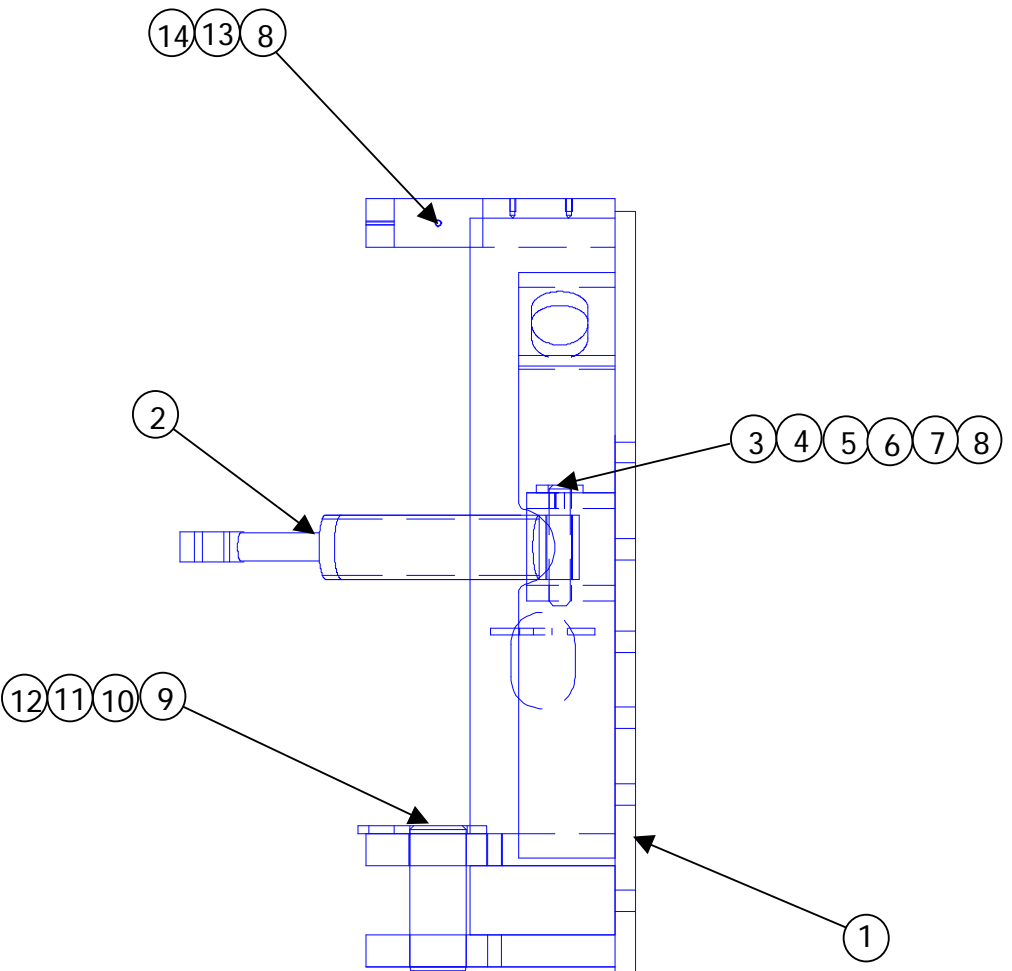

BRON STATIC PLOW

Item #	Part #	Description	Quantity
1		Backplate Assembly (Varies)	1
2	17852	Swing Cylinder	2
3	113577	Pin Assembly	2
4	16311	Swivel Bushing	2
5	114862	Bushing	2
6	80090	Bolt	2
7	80555	SAE Washer	2
8	80680	Grease Fitting	3
9	113588	Pin Assembly	1
10	114851	Bushing	1
11	80155	Bolt	1
12	80558	SAE Washer	1
13	12006	Swivel Bushing	1
14	80605	Set Screw	2

Item #	Part #	Description	Quantity
1	40021	Front Mast Machining	1
2	16322	Cylinder Clevis Keeper	2
3	112805	Clevis Bracket	1
4	12003	Bushing	1
5	115738	Pin Assembly	1
6	114851	Bushing	5
7	80157	Bolt	5
8	80558	SAE Washer	11
9	80165	Bolt	6
10	80571	Lock Washer	6
11	12001	Swivel Bushing	2
12	113576	Pin Assembly	2
13	114862	Bushing	2
14	80090	Bolt	2
15	80555	SAE Washer	2
16	113584	Pin Assembly	1
17	115736	Pin Assembly	2
18	80680	Grease Fitting	3
19	17853	Grade Cylinder	1
20	17852	Swing Cylinder	2
21	12006	Swivel Bushing	1
22	80605	Set Screw	2
23	116841	Pin Assembly	1

Item #	Part #	Description	Quantity
1	40013	Upper Link	1
2	17853	Grade Cylinder	1
3	12003	Bushing	6
4	80680	Grease Fitting	4
5	113585	Pin Assembly	1
6	114851	Bushing	1
7	80157	Bolt	1
8	80558	SAE Washer	1
9	80070	Bolt	6
10	80567	Lock Washer	6
11	113706	Upper Front Link Catwalk Weld't	1
12	80682	Grease Fitting	1
13	16879	Decal- BRON	2

Item #	Part #	Description	Quantity
1	40012	Front Bottom Link Weldment	1
2	12003	Bushing	4
3	80680	Grease Fitting	4

Item #	Part #	Description	Quantity
1	21934	Lower Rear Link Weldment	1
2	40012	Front Bottom Link Weldment	1
3	21935	Front Vertical Link Weldment	1
4	117175	Float Cylinder	1
5	12003	Bushing	2
6	80680	Grease Fitting	3
7	113580	Pin Assembly	1
8	117176	Pin Assembly	1
9	114851	Bushing	2
10	80157	Bolt	2
11	80558	SAE Washer	2