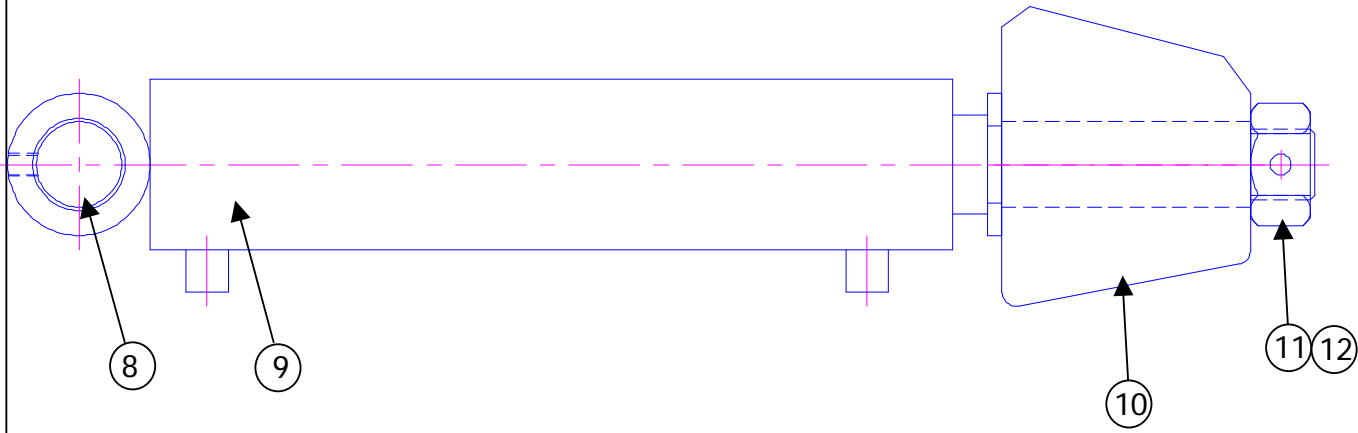

Item #	Part #	Description	Quantity
	13417	Blade Lock Cylinder Asm	
1	12209	Barrel Weldment	1
2	10719	Stover Nut	1
3	12295	Piston	1
4	13451	Rod Weldment	1
5	12245	Gland	1
6	12009	Sleeve Bushing	1
7	12494	Seal Kit	1
8	16311	Bushing	2
9	16909	Blade Lock Cylinder	1
10	112762	Wedge	1
11	80509	Nut	1
12	80658	Cotter Pin	1