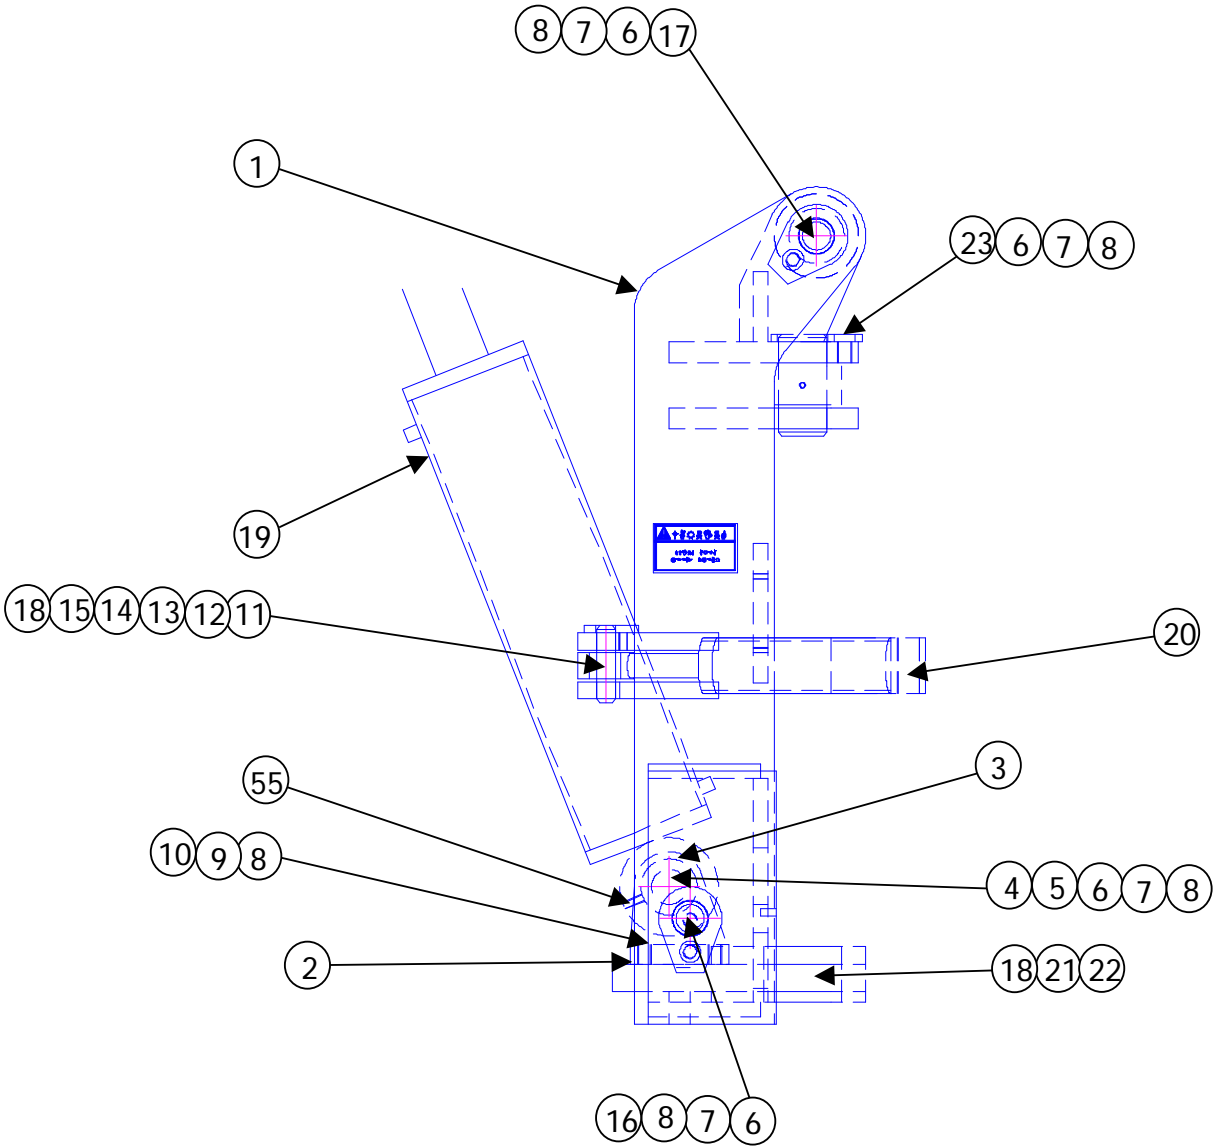

BRON STATIC PLOW

Item #	Part #	Description	Quantity
1		Backplate Assembly (Varies)	1
2	17852	Swing Cylinder	2
3	113577	Pin Assembly	2
4	16311	Swivel Bushing	2
5	114862	Bushing	2
6	80090	Bolt	2
7	80555	SAE Washer	2
8	80680	Grease Fitting	3
9	113588	Pin Assembly	1
10	114851	Bushing	1
11	80155	Bolt	1
12	80558	SAE Washer	1
13	12006	Swivel Bushing	1
14	80605	Set Screw	2

Item #	Part #	Description	Quantity
1	40021	Front Mast Machining	1
2	16322	Cylinder Clevis Keeper	2
3	112805	Clevis Bracket	1
4	12003	Bushing	1
5	115738	Pin Assembly	1
6	114851	Bushing	5
7	80157	Bolt	5
8	80558	SAE Washer	11
9	80165	Bolt	6
10	80571	Lock Washer	6
11	12001	Swivel Bushing	2
12	113576	Pin Assembly	2
13	114862	Bushing	2
14	80090	Bolt	2
15	80555	SAE Washer	2
16	113584	Pin Assembly	1
17	115736	Pin Assembly	2
18	80680	Grease Fitting	3
19	17853	Grade Cylinder	1
20	17852	Swing Cylinder	2
21	12006	Swivel Bushing	1
22	80605	Set Screw	2
23	116841	Pin Assembly	1

Item #	Part #	Description	Quantity
1	40013	Upper Link	1
2	17853	Grade Cylinder	1
3	12003	Bushing	6
4	80680	Grease Fitting	4
5	113585	Pin Assembly	1
6	114851	Bushing	1
7	80157	Bolt	1
8	80558	SAE Washer	1
9	80070	Bolt	6
10	80567	Lock Washer	6
11	113706	Upper Front Link Catwalk Weld't	1
12	80682	Grease Fitting	1
13	16879	Decal- BRON	2

Item #	Part #	Description	Quantity
1	40012	Front Bottom Link Weldment	1
2	12003	Bushing	4
3	80680	Grease Fitting	4

Item #	Part #	Description	Quantity
1	21934	Lower Rear Link Weldment	1
2	40012	Front Bottom Link Weldment	1
3	21935	Front Vertical Link Weldment	1
4	117175	Float Cylinder	1
5	12003	Bushing	2
6	80680	Grease Fitting	3
7	113580	Pin Assembly	1
8	117176	Pin Assembly	1
9	114851	Bushing	2
10	80157	Bolt	2
11	80558	SAE Washer	2