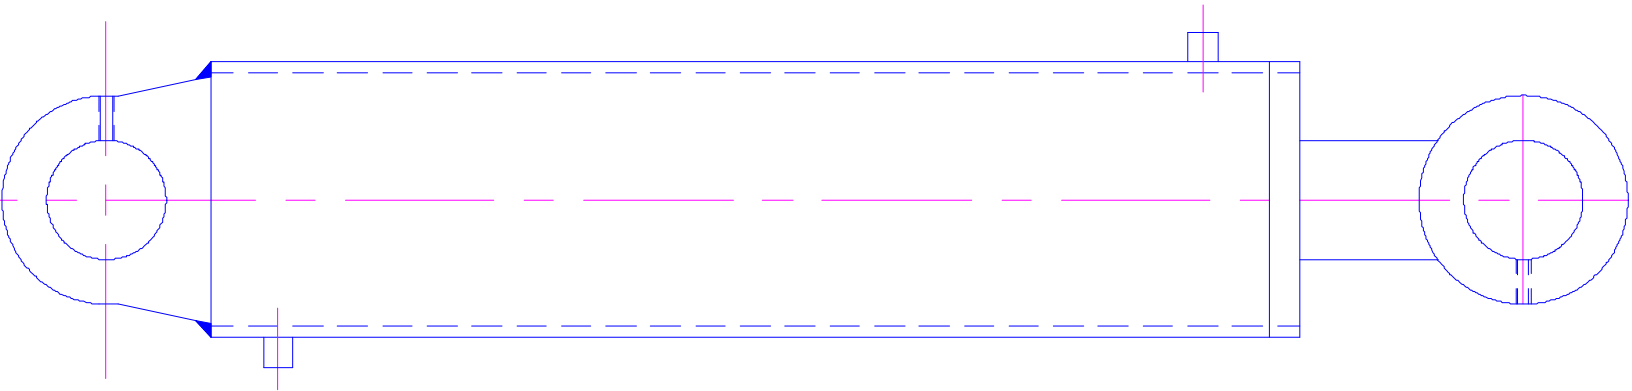

Item #	Part #	Description	Quantity
	12235	Grade Cylinder	
1	12003	Swivel Bushing	1
2	112062	Seal Kit	1
3	127782	Cylinder Lug	1
4	136217	Lug- Base Cyl	1