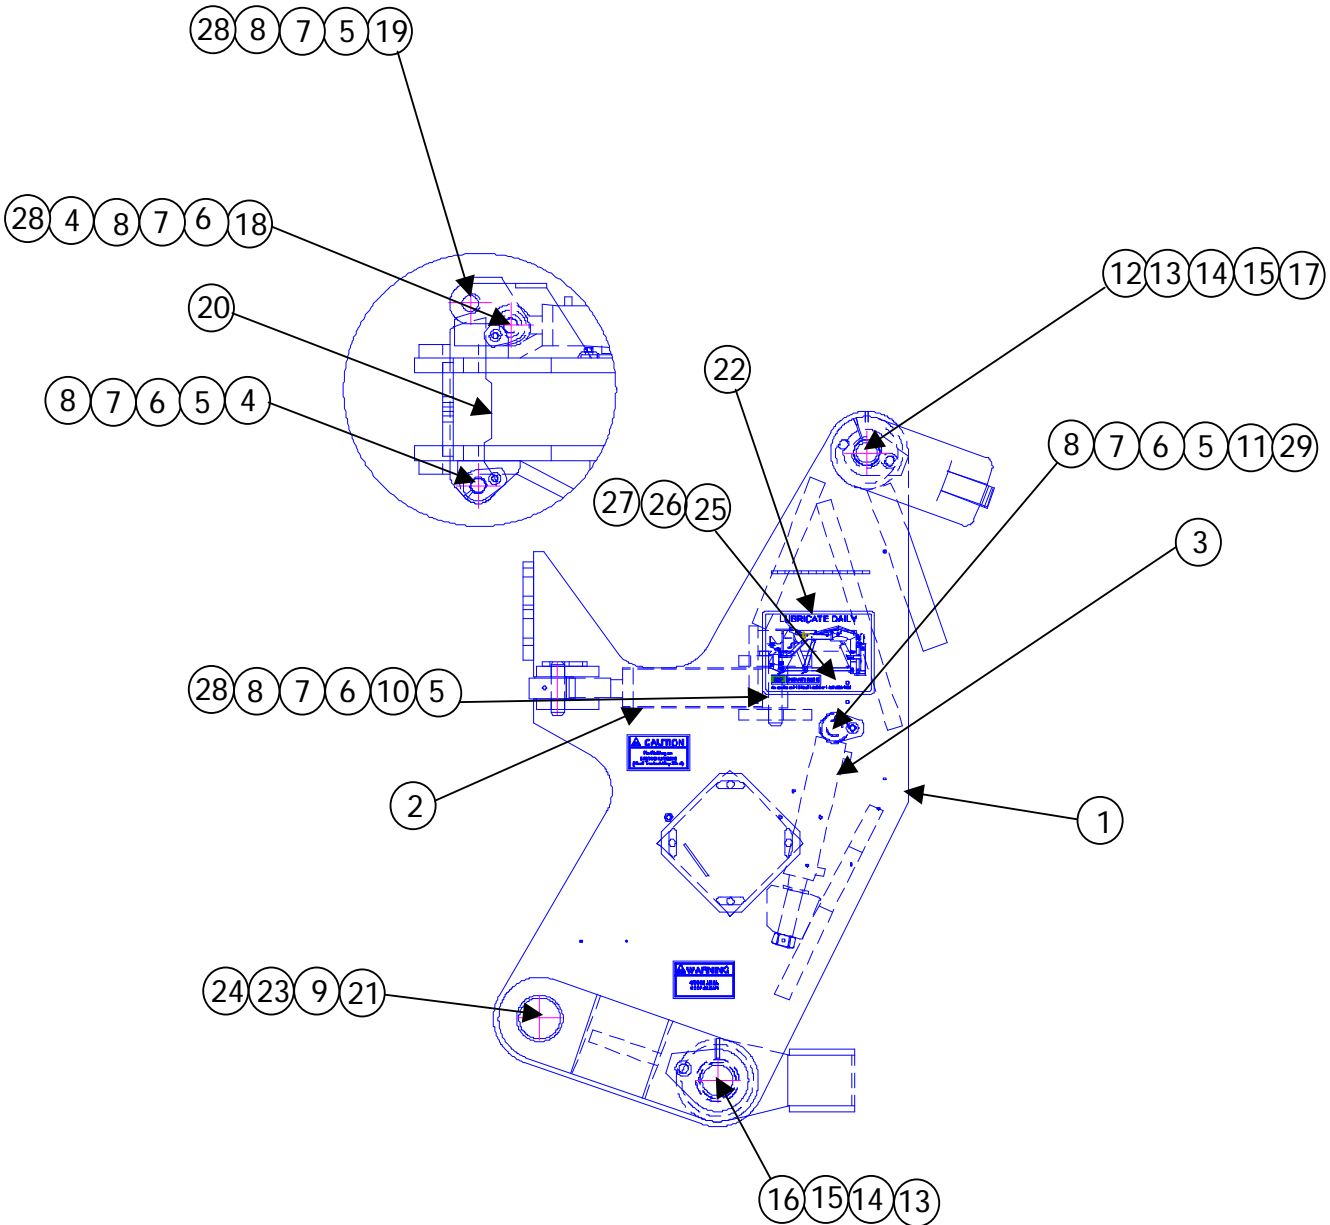

BRON STATIC PLOW

Item #	Part #	Description	Quantity
1		Backplate Assembly (Varies)	1
2	17852	Swing Cylinder	2
3	113577	Pin Assembly	2
4	16311	Swivel Bushing	2
5	114862	Bushing	2
6	80090	Bolt	2
7	80555	SAE Washer	2
8	80680	Grease Fitting	3
9	113588	Pin Assembly	1
10	114851	Bushing	1
11	80155	Bolt	1
12	80558	SAE Washer	1
13	12006	Swivel Bushing	1
14	80605	Set Screw	2

Item #	Part #	Description	Quantity
1	40013	Upper Link	1
2	17853	Grade Cylinder	1
3	12003	Bushing	6
4	80680	Grease Fitting	4
5	113585	Pin Assembly	1
6	114851	Bushing	1
7	80157	Bolt	1
8	80558	SAE Washer	1
9	80070	Bolt	6
10	80567	Lock Washer	6
11	113706	Upper Front Link Catwalk Weld't	1
12	80682	Grease Fitting	1
13	16879	Decal- BRON	2

Item #	Part #	Description	Quantity
1	40012	Front Bottom Link Weldment	1
2	12003	Bushing	4
3	80680	Grease Fitting	4

Item #	Part #	Description	Quantity
1	21934	Lower Rear Link Weldment	1
2	40012	Front Bottom Link Weldment	1
3	21935	Front Vertical Link Weldment	1
4	117175	Float Cylinder	1
5	12003	Bushing	2
6	80680	Grease Fitting	3
7	113580	Pin Assembly	1
8	117176	Pin Assembly	1
9	114851	Bushing	2
10	80157	Bolt	2
11	80558	SAE Washer	2

Item #	Part #	Description	Quantity
1	117301	Upper Link Weldment (Front)	1
2	21586	Bottom Link Weldment (Rear)	1
3	21935	Front Vertical Link Weldment	1
4	117175	Float Cylinder	1
5	16323	Bushing	2
6	80682	Grease Fitting	2
7	80680	Grease Fitting	2
8	117304	Pin Assembly	1
9	114851	Bushing	1
10	80157	Bolt	1
11	80558	SAE Washer	1
12	16062	Bushing	1
13	80168	Bolt	12
14	80519	Nut	12
15	80558	SAE Washer	12