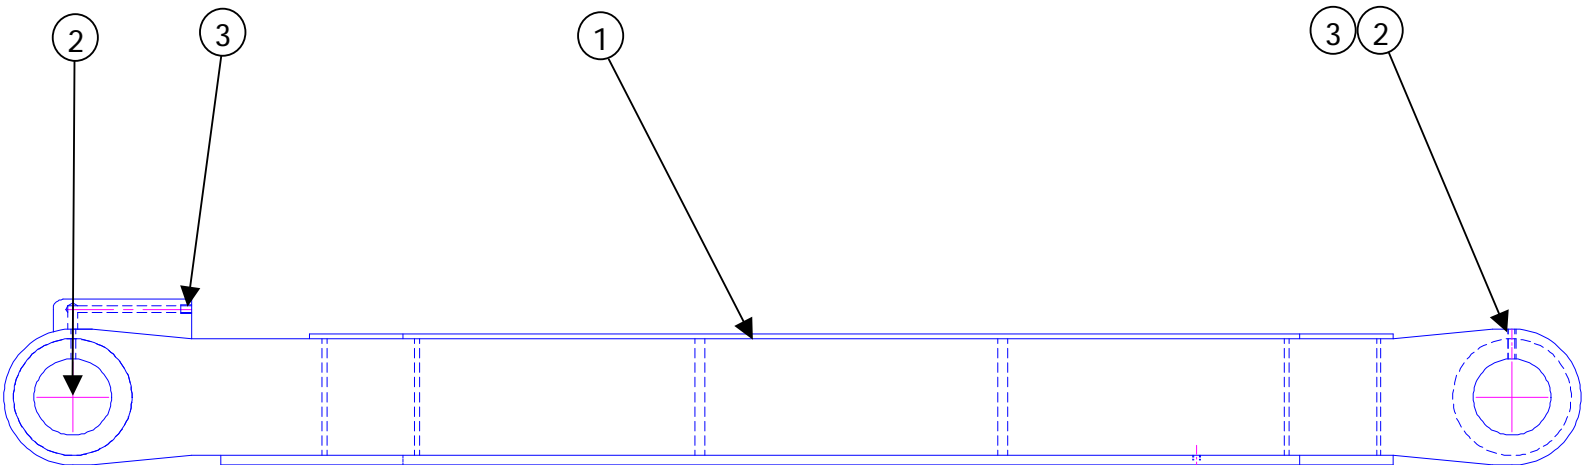

Item #	Part #	Description	Quantity
1	40012	Front Bottom Link Weldment	1
2	12003	Bushing	4
3	80680	Grease Fitting	4