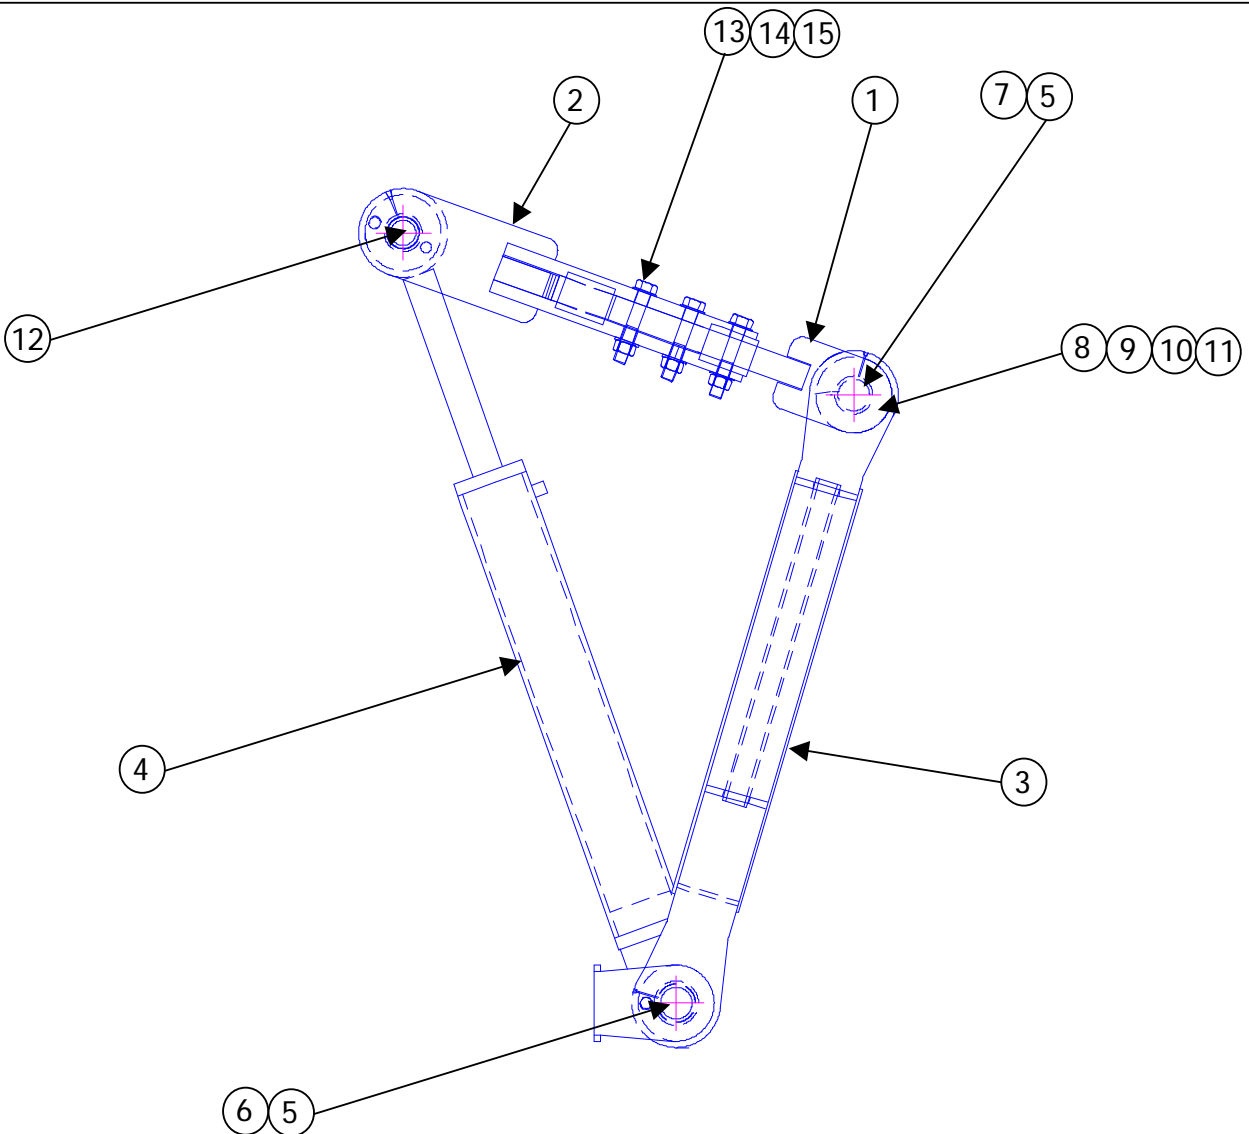

BRON STATIC PLOW

Item #	Part #	Description	Quantity
1		Backplate Assembly (Varies)	1
2	17852	Swing Cylinder	2
3	113577	Pin Assembly	2
4	16311	Swivel Bushing	2
5	114862	Bushing	2
6	80090	Bolt	2
7	80555	SAE Washer	2
8	80680	Grease Fitting	3
9	113588	Pin Assembly	1
10	114851	Bushing	1
11	80155	Bolt	1
12	80558	SAE Washer	1
13	12006	Swivel Bushing	1
14	80605	Set Screw	2

Item #	Part #	Description	Quantity
1	40021	Front Mast Machining	1
2	16322	Cylinder Clevis Keeper	2
3	112805	Clevis Bracket	1
4	12003	Bushing	1
5	115738	Pin Assembly	1
6	114851	Bushing	5
7	80157	Bolt	5
8	80558	SAE Washer	11
9	80165	Bolt	6
10	80571	Lock Washer	6
11	12001	Swivel Bushing	2
12	113576	Pin Assembly	2
13	114862	Bushing	2
14	80090	Bolt	2
15	80555	SAE Washer	2
16	113584	Pin Assembly	1
17	115736	Pin Assembly	2
18	80680	Grease Fitting	3
19	17853	Grade Cylinder	1
20	17852	Swing Cylinder	2
21	12006	Swivel Bushing	1
22	80605	Set Screw	2
23	116841	Pin Assembly	1

Item #	Part #	Description	Quantity
1	40013	Upper Link	1
2	17853	Grade Cylinder	1
3	12003	Bushing	6
4	80680	Grease Fitting	4
5	113585	Pin Assembly	1
6	114851	Bushing	1
7	80157	Bolt	1
8	80558	SAE Washer	1
9	80070	Bolt	6
10	80567	Lock Washer	6
11	113706	Upper Front Link Catwalk Weld't	1
12	80682	Grease Fitting	1
13	16879	Decal- BRON	2

Item #	Part #	Description	Quantity
1	40012	Front Bottom Link Weldment	1
2	12003	Bushing	4
3	80680	Grease Fitting	4

Item #	Part #	Description	Quantity
1	21934	Lower Rear Link Weldment	1
2	40012	Front Bottom Link Weldment	1
3	21935	Front Vertical Link Weldment	1
4	117175	Float Cylinder	1
5	12003	Bushing	2
6	80680	Grease Fitting	3
7	113580	Pin Assembly	1
8	117176	Pin Assembly	1
9	114851	Bushing	2
10	80157	Bolt	2
11	80558	SAE Washer	2