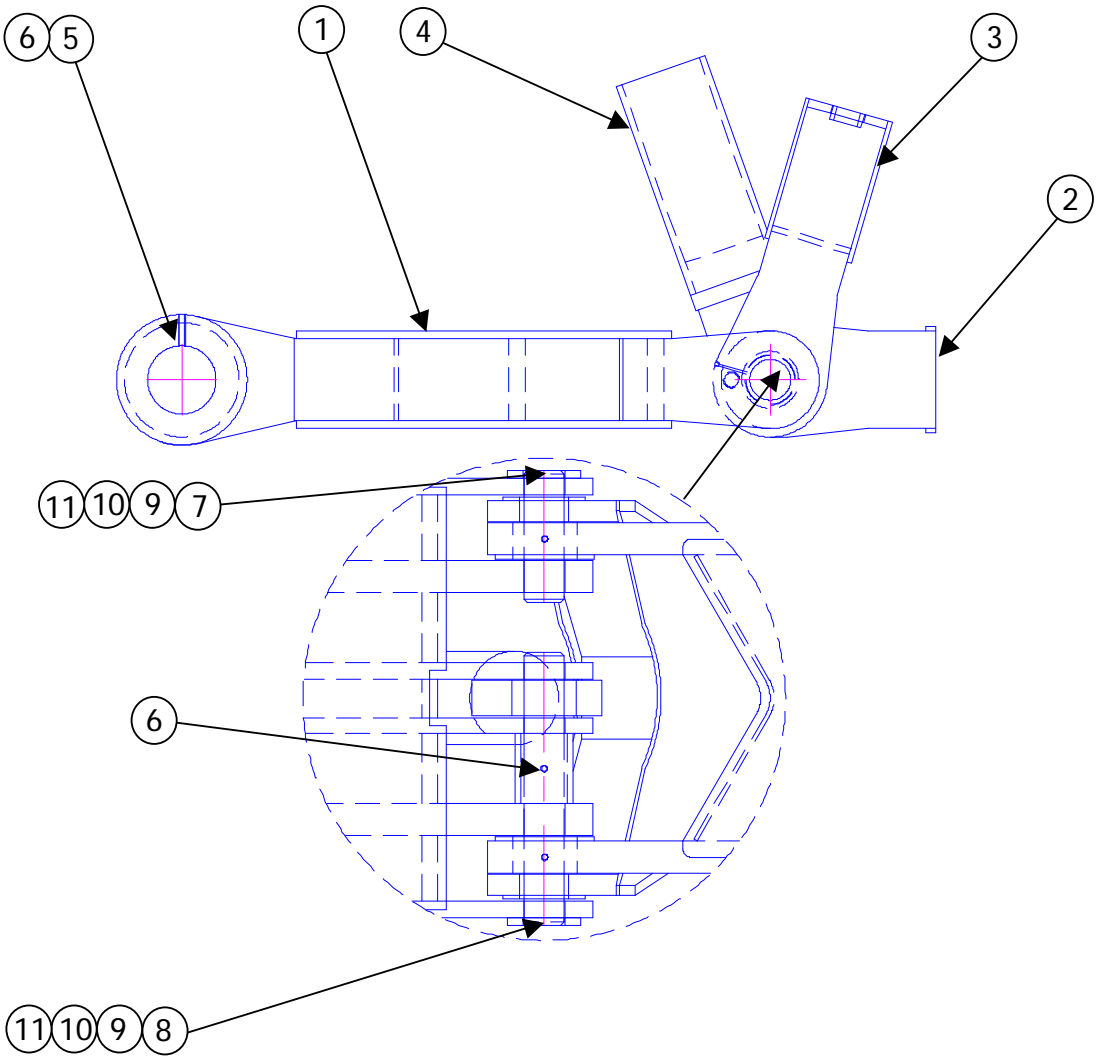

BRON STATIC PLOW

Item #	Part #	Description	Quantity
1		Backplate Assembly (Varies)	1
2	17852	Swing Cylinder	2
3	113577	Pin Assembly	2
4	16311	Swivel Bushing	2
5	114862	Bushing	2
6	80090	Bolt	2
7	80555	SAE Washer	2
8	80680	Grease Fitting	3
9	113588	Pin Assembly	1
10	114851	Bushing	1
11	80155	Bolt	1
12	80558	SAE Washer	1
13	12006	Swivel Bushing	1
14	80605	Set Screw	2

Item #	Part #	Description	Quantity
1	40021	Front Mast Machining	1
2	16322	Cylinder Clevis Keeper	2
3	112805	Clevis Bracket	1
4	12003	Bushing	1
5	115738	Pin Assembly	1
6	114851	Bushing	5
7	80157	Bolt	5
8	80558	SAE Washer	11
9	80165	Bolt	6
10	80571	Lock Washer	6
11	12001	Swivel Bushing	2
12	113576	Pin Assembly	2
13	114862	Bushing	2
14	80090	Bolt	2
15	80555	SAE Washer	2
16	113584	Pin Assembly	1
17	115736	Pin Assembly	2
18	80680	Grease Fitting	3
19	17853	Grade Cylinder	1
20	17852	Swing Cylinder	2
21	12006	Swivel Bushing	1
22	80605	Set Screw	2
23	116841	Pin Assembly	1

Item #	Part #	Description	Quantity
1	40013	Upper Link	1
2	17853	Grade Cylinder	1
3	12003	Bushing	6
4	80680	Grease Fitting	4
5	113585	Pin Assembly	1
6	114851	Bushing	1
7	80157	Bolt	1
8	80558	SAE Washer	1
9	80070	Bolt	6
10	80567	Lock Washer	6
11	113706	Upper Front Link Catwalk Weld't	1
12	80682	Grease Fitting	1
13	16879	Decal- BRON	2

Item #	Part #	Description	Quantity
1	40012	Front Bottom Link Weldment	1
2	12003	Bushing	4
3	80680	Grease Fitting	4

Item #	Part #	Description	Quantity
1	21934	Lower Rear Link Weldment	1
2	40012	Front Bottom Link Weldment	1
3	21935	Front Vertical Link Weldment	1
4	117175	Float Cylinder	1
5	12003	Bushing	2
6	80680	Grease Fitting	3
7	113580	Pin Assembly	1
8	117176	Pin Assembly	1
9	114851	Bushing	2
10	80157	Bolt	2
11	80558	SAE Washer	2