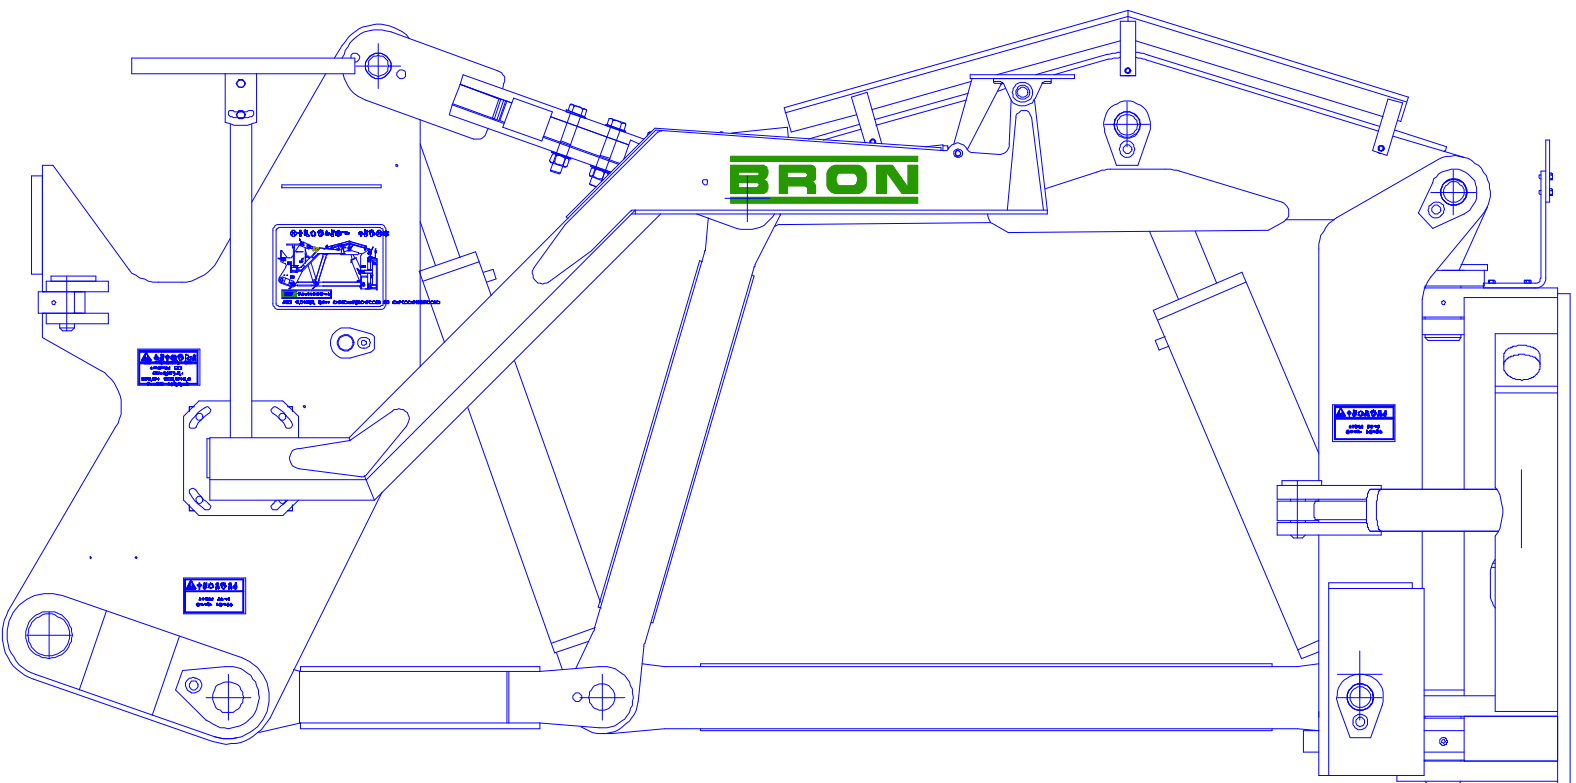

BRON STATIC PLOW

Item #	Part #	Description	Quantity
1		Backplate Assembly (Varies)	1
2	17852	Swing Cylinder	2
3	113577	Pin Assembly	2
4	16311	Swivel Bushing	2
5	114862	Bushing	2
6	80090	Bolt	2
7	80555	SAE Washer	2
8	80680	Grease Fitting	3
9	113588	Pin Assembly	1
10	114851	Bushing	1
11	80155	Bolt	1
12	80558	SAE Washer	1
13	12006	Swivel Bushing	1
14	80605	Set Screw	2

Item #	Part #	Description	Quantity
1	40021	Front Mast Machining	1
2	16322	Cylinder Clevis Keeper	2
3	112805	Clevis Bracket	1
4	12003	Bushing	1
5	115738	Pin Assembly	1
6	114851	Bushing	5
7	80157	Bolt	5
8	80558	SAE Washer	11
9	80165	Bolt	6
10	80571	Lock Washer	6
11	12001	Swivel Bushing	2
12	113576	Pin Assembly	2
13	114862	Bushing	2
14	80090	Bolt	2
15	80555	SAE Washer	2
16	113584	Pin Assembly	1
17	115736	Pin Assembly	2
18	80680	Grease Fitting	3
19	17853	Grade Cylinder	1
20	17852	Swing Cylinder	2
21	12006	Swivel Bushing	1
22	80605	Set Screw	2
23	116841	Pin Assembly	1

Item #	Part #	Description	Quantity
1	40013	Upper Link	1
2	17853	Grade Cylinder	1
3	12003	Bushing	6
4	80680	Grease Fitting	4
5	113585	Pin Assembly	1
6	114851	Bushing	1
7	80157	Bolt	1
8	80558	SAE Washer	1
9	80070	Bolt	6
10	80567	Lock Washer	6
11	113706	Upper Front Link Catwalk Weld't	1
12	80682	Grease Fitting	1
13	16879	Decal- BRON	2